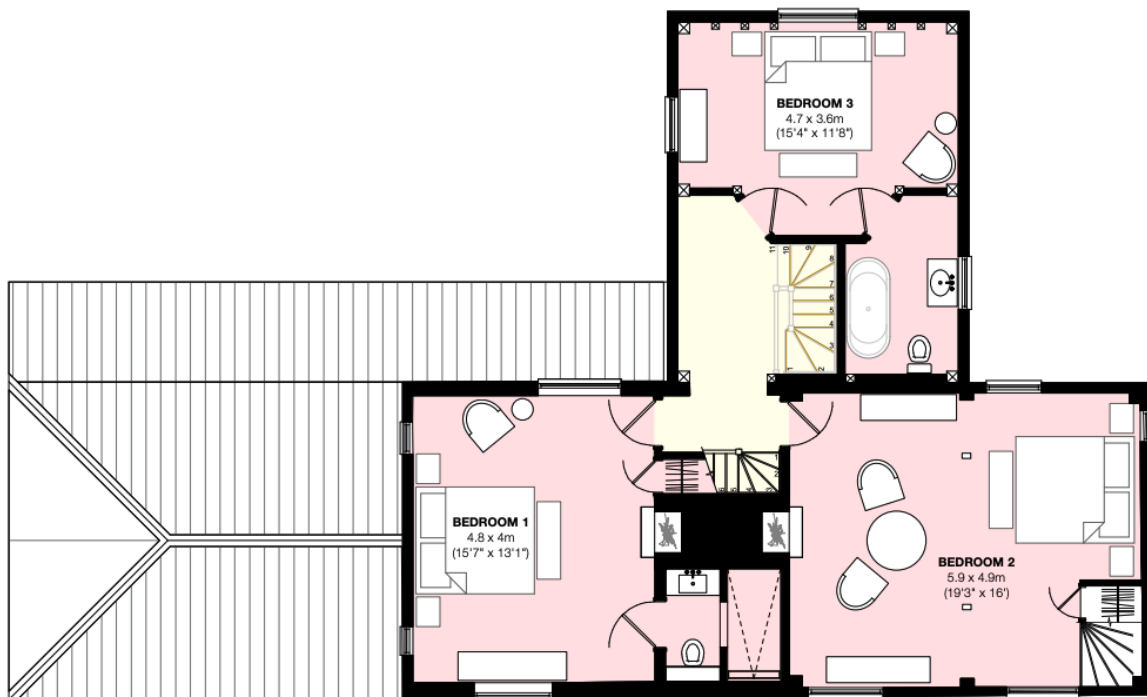

LIST OF BEDROOMS & FLOOR PLANS AT HOUSE ON THE MOAT, SUFFOLK

House on the Moat sleeps 12 guests comfortably. Pick one of six characterful bedrooms, including one perched over the water in its own boat house complete with in-room roll-top bath and a hot tub on the decking overlooking the moat.

BEDROOMS – sleeps 12 in 6 bedrooms

- indicates a choice of bed configuration

Bedroom	Beds	Sleeps	Features
Bedroom 1 (First Floor)	King-sized bed	2	En-suite with walk-in shower.
Bedroom 2 (First Floor)	Super king bed	2	Master bedroom. Free-standing zinc roll-top bath plus an en-suite bathroom accessed via stairs in the bedroom with sink and WC.
Bedroom 3 (First Floor)	King-sized bed, can be divided into two single beds •	2	En-suite bathroom with bathtub.
Bedroom 4 (Ground Floor)	King-sized bed, can be divided into two single beds •	2	En-suite with walk-in shower.
Bedroom 5 (Second Floor)	King-sized bed	2	En-suite bathroom with bathtub.
Bedroom 6 (Boat House - Ground Floor)	King-sized bed	2	En-suite. A wonderful private bedroom in the boat house over the moat with free-standing roll-top bath with handheld shower and a hot tub on the deck.
Total		12	

Overall capacity:

- If each guest wants a private bedroom, the total capacity is 6.
- If each guest would like their own bed, the total capacity is 8.

FLOOR PLANS

GROUND FLOOR

FIRST FLOOR

SECOND FLOOR