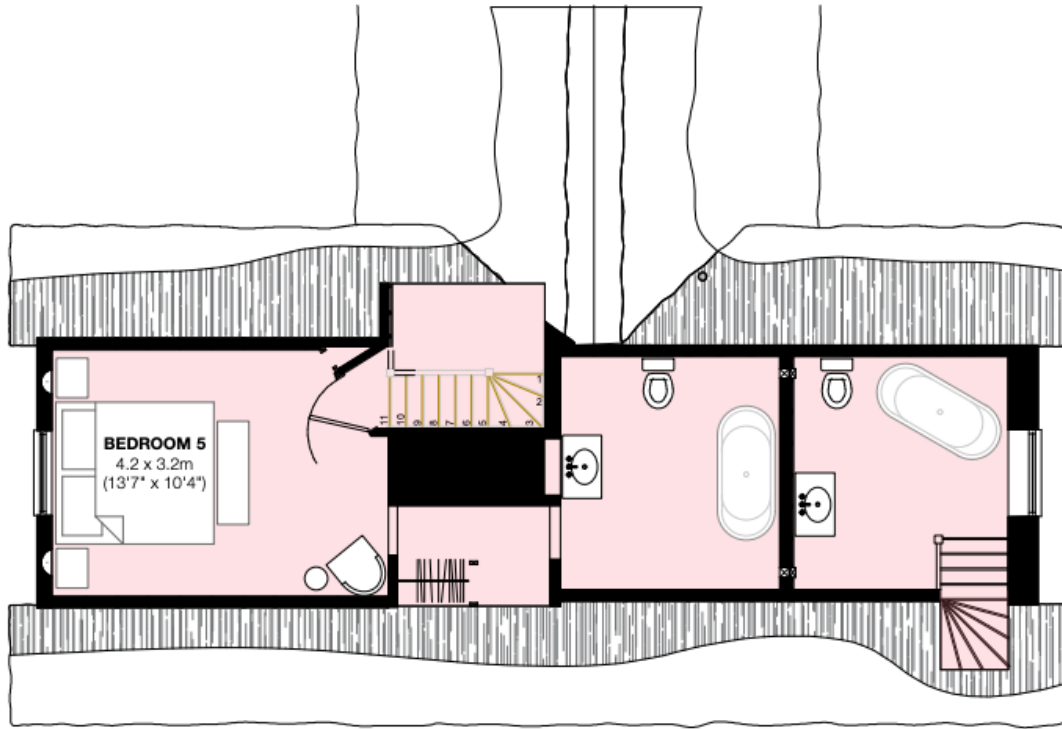

LIST OF BEDROOMS & FLOOR PLANS AT HOUSE ON THE MOAT, SUFFOLK

House on the Moat sleeps 12 guests comfortably. Pick one of six characterful bedrooms, including one perched over the water in its own boat house complete with in-room roll-top bath and a hot tub on the decking overlooking the moat.

BEDROOMS – sleeps 12 in 6 bedrooms

- indicates a choice of bed configuration

Bedroom	Beds	Sleeps	Features
Bedroom 1 (First Floor)	King-sized bed	2	En-suite with walk-in shower.
Bedroom 2 (First Floor)	Super king bed	2	Master bedroom. Free-standing zinc roll-top bath plus an en-suite bathroom accessed via stairs in the bedroom with sink and WC.
Bedroom 3 (First Floor)	King-sized bed, can be divided into two single beds •	2	En-suite bathroom with bathtub.
Bedroom 4 (Ground Floor)	King-sized bed, can be divided into two single beds •	2	En-suite with walk-in shower.
Bedroom 5 (Second Floor)	King-sized bed	2	En-suite bathroom with bathtub.
Bedroom 6 (Boat House - Ground Floor)	King-sized bed	2	En-suite. A wonderful private bedroom in the boat house over the moat with free-standing roll-top bath with handheld shower and a hot tub on the deck.
Total		12	

Overall capacity:

- If each guest wants a private bedroom, the total capacity is 6.
- If each guest would like their own bed, the total capacity is 8.

FLOOR PLANS

GROUND FLOOR

FIRST FLOOR

SECOND FLOOR