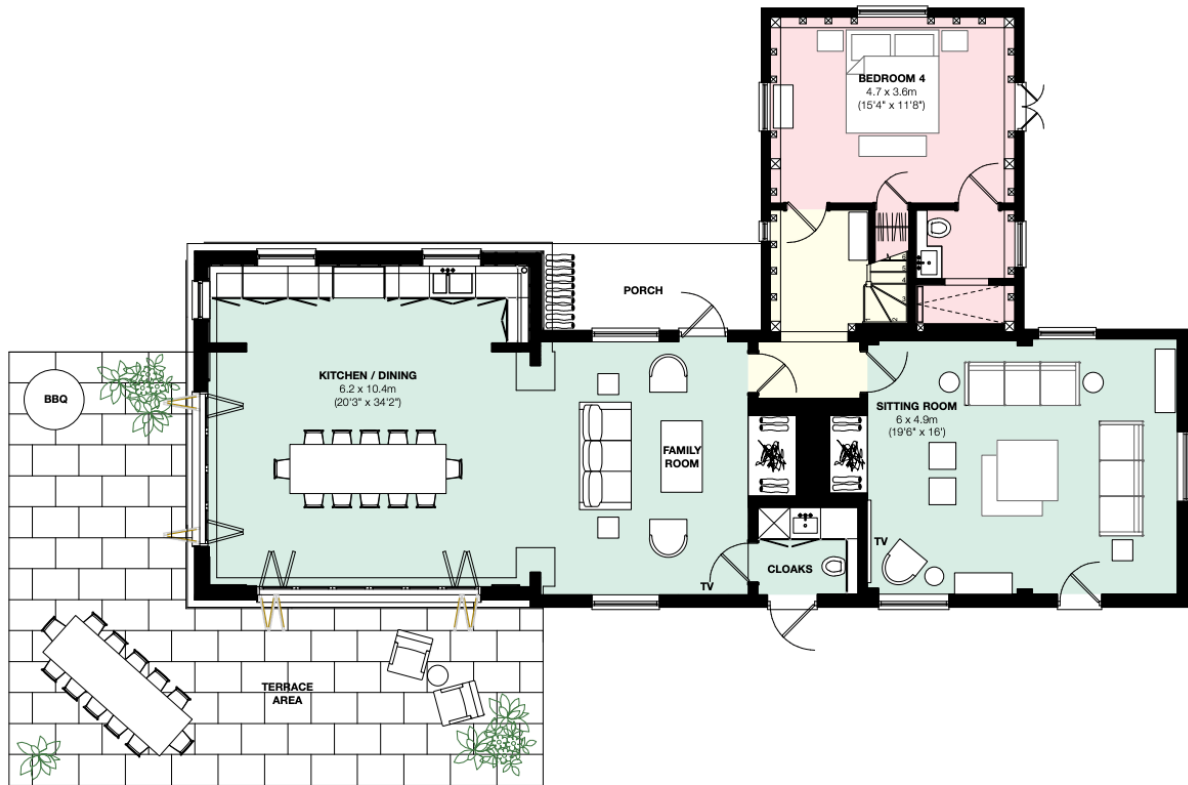

LIST OF BEDROOMS & FLOOR PLANS AT HOUSE ON THE MOAT, SUFFOLK

House on the Moat sleeps 12 guests comfortably. Pick one of six characterful bedrooms, including one perched over the water in its own boat house complete with in-room roll-top bath and a hot tub on the decking overlooking the moat.

BEDROOMS – sleeps 12 in 6 bedrooms

- indicates a choice of bed configuration

Bedroom	Beds	Sleeps	Features
Bedroom 1 (First Floor)	King-sized bed	2	En-suite with walk-in shower.
Bedroom 2 (First Floor)	Super king bed	2	Master bedroom. Free-standing zinc roll-top bath plus an en-suite bathroom accessed via stairs in the bedroom with sink and WC.
Bedroom 3 (First Floor)	King-sized bed, can be divided into two single beds •	2	En-suite bathroom with bathtub.
Bedroom 4 (Ground Floor)	King-sized bed, can be divided into two single beds •	2	En-suite with walk-in shower.
Bedroom 5 (Second Floor)	King-sized bed	2	En-suite bathroom with bathtub.
Bedroom 6 (Boat House - Ground Floor)	King-sized bed	2	En-suite. A wonderful private bedroom in the boat house over the moat with free-standing roll-top bath with handheld shower and a hot tub on the deck.
Total		12	

Overall capacity:

- If each guest wants a private bedroom, the total capacity is 6.
- If each guest would like their own bed, the total capacity is 8.

FLOOR PLANS

GROUND FLOOR

FIRST FLOOR

SECOND FLOOR