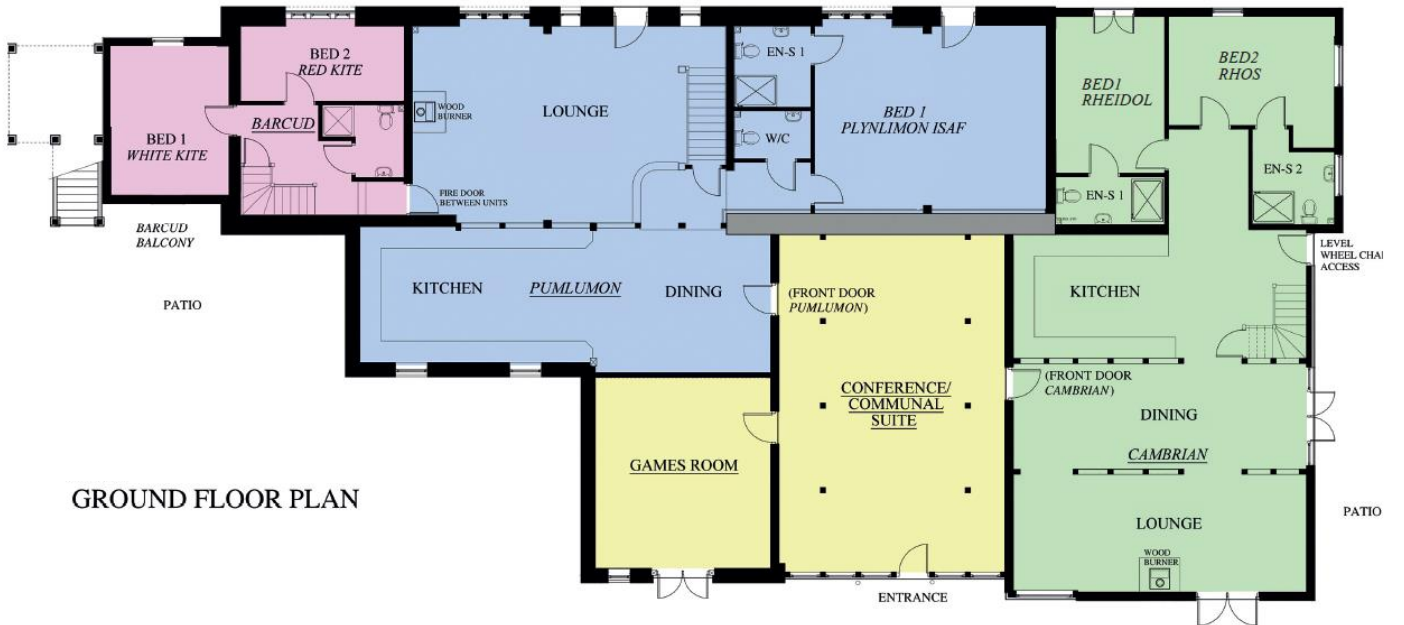

FLOOR PLAN – THE BARN

- = Barcud
- = Pulumon
- = Cambrian
- = Communal

GROUND FLOOR PLAN