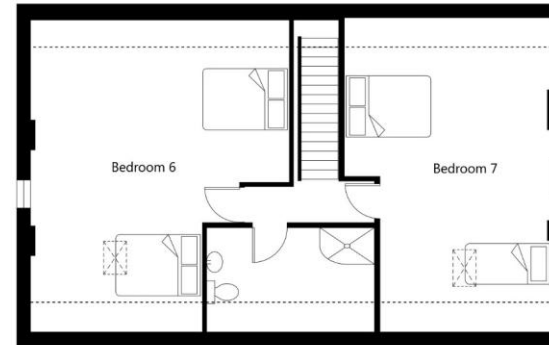

Second Floor - Approx 78 SQ M