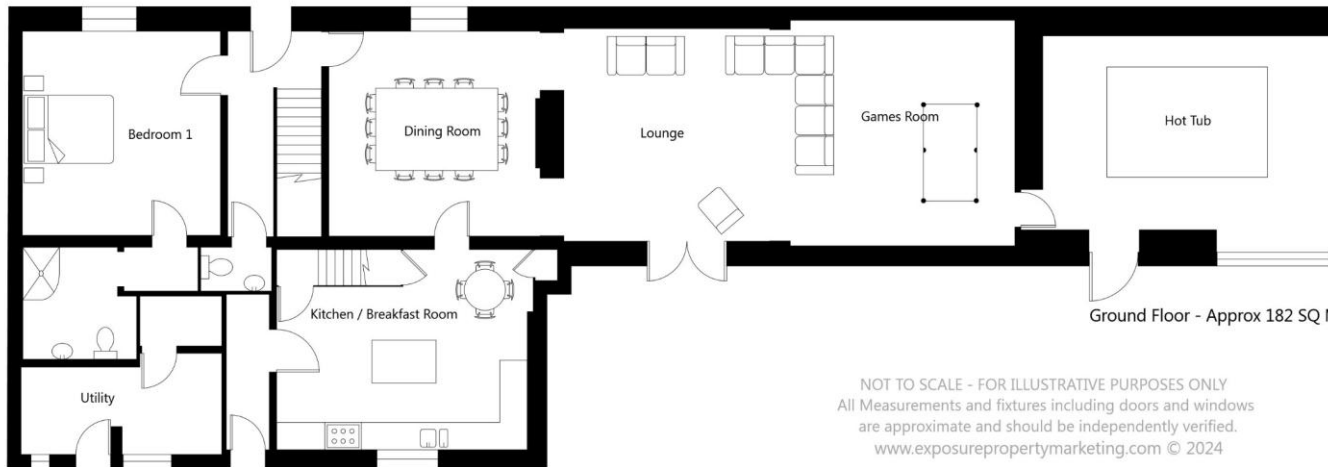

# FLOOR PLANS - WOLDFOOT FARM

---

First Floor - Approx 106 SQ M

Second Floor - Approx 78 SQ M

Ground Floor - Approx 182 SQ M

NOT TO SCALE - FOR ILLUSTRATIVE PURPOSES ONLY  
All Measurements and fixtures including doors and windows  
are approximate and should be independently verified.  
[www.exposurepropertymarketing.com](http://www.exposurepropertymarketing.com) © 2024

# FLOOR PLANS – EASTWOLD BARN

Ground Floor Approx- 274 SQ M

First Floor Approx - 75 SQ M

NOT TO SCALE - FOR ILLUSTRATIVE PURPOSES ONLY  
All Measurements and fixtures including doors and windows  
are approximate and should be independently verified.  
[www.exposurepropertymarketing.com](http://www.exposurepropertymarketing.com) © 2024