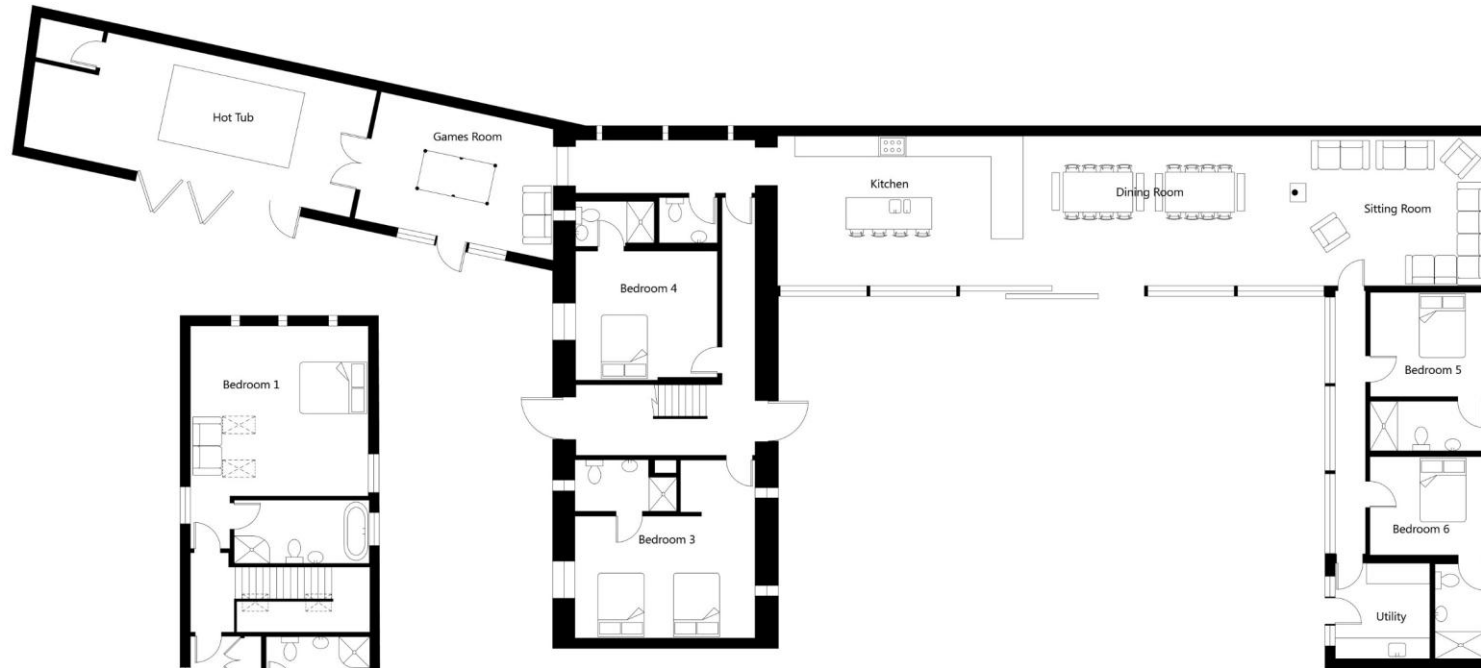

# FLOOR PLANS - WOLDFOOT FARM

---

First Floor - Approx 106 SQ M

Second Floor - Approx 78 SQ M

Ground Floor - Approx 182 SQ M

NOT TO SCALE - FOR ILLUSTRATIVE PURPOSES ONLY  
All Measurements and fixtures including doors and windows  
are approximate and should be independently verified.  
[www.exposurepropertymarketing.com](http://www.exposurepropertymarketing.com) © 2024

# FLOOR PLANS – EASTWOLD BARN

Ground Floor Approx- 274 SQ M

First Floor Approx - 75 SQ M

NOT TO SCALE - FOR ILLUSTRATIVE PURPOSES ONLY  
All Measurements and fixtures including doors and windows  
are approximate and should be independently verified.  
[www.exposurepropertymarketing.com](http://www.exposurepropertymarketing.com) © 2024