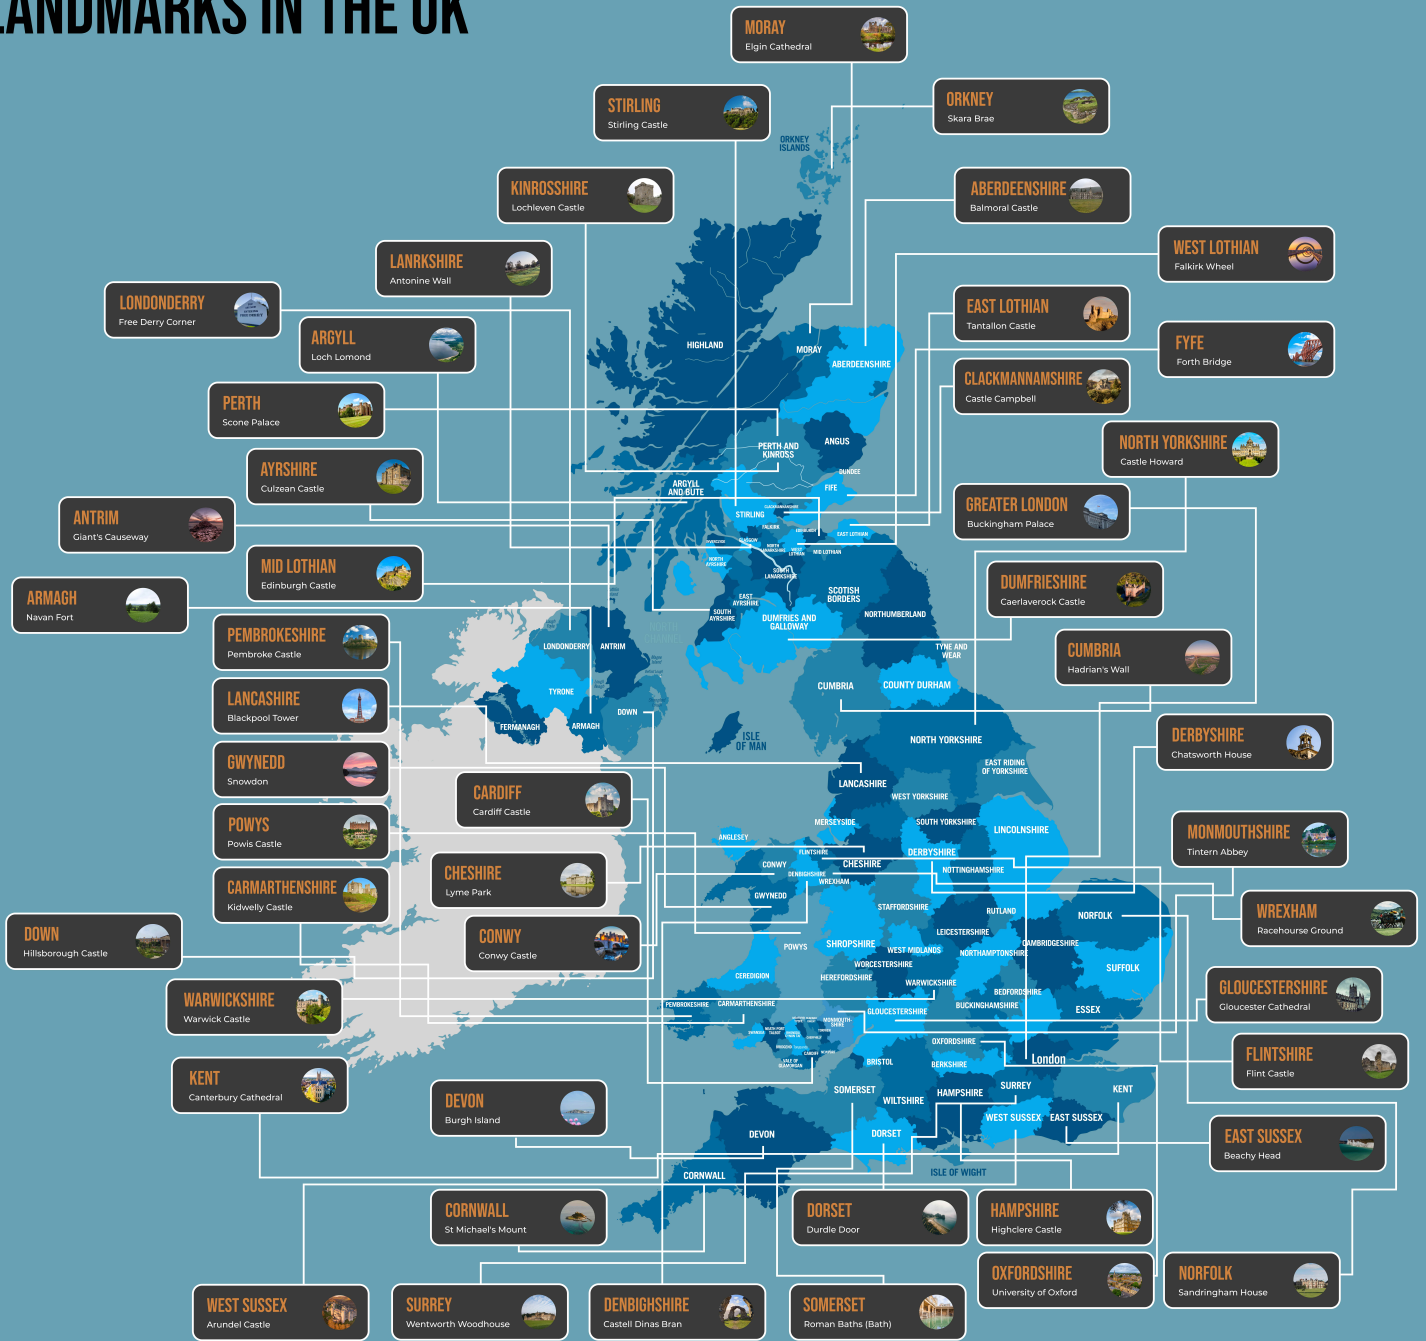

THE MOST *iconic* LANDMARKS IN THE UK

BIG HOUSE EXPERIENCE