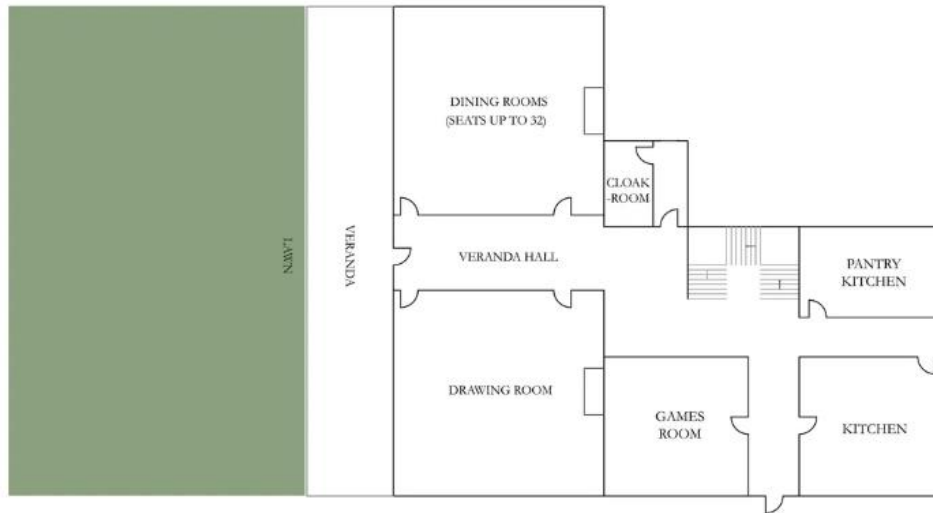

LIST OF BEDROOMS AND FLOOR PLANS AT COLMERS RECTORY

BEDROOMS – sleeps 22 in 11 bedrooms

Bedroom	Beds	Sleeps	Features
Bedroom 1 (First floor)	1 x super king four poster bed, plus 1 x day bed and trundle	2-4	En-suite shower room.
Bedroom 2 (First floor)	1 x king size bed	2	Shower room across the landing.
Bedroom 3 (First floor)	1 x super king four poster bed	2	En-suite shower room.
Bedroom 4 (First floor)	2 x single beds, plus 1 x day bed and trundle	2-4	Shower room across the landing.
Bedroom 5 (First floor)	1 x super king four poster bed	2	En-suite bathroom.
Bedroom 6 (First floor)	1 x king size bed	2	En-suite shower room.
Bedroom 7 (Second floor)	1 x super king bed, plus 1 x day bed and trundle	2-4	Next door to bathroom.
Bedroom 8 (Second floor)	1 x super king bed, plus 1 x day bed and trundle	2-4	En-suite shower room.
Bedroom 9 (Second floor)	1 x king size bed	2	
Bedroom 10 (Second floor)	1 x super king bed, plus 1 x day bed	2-3	En-suite shower room.
Bedroom 11 (Second floor)	1 x king size four poster bed	2	En-suite shower room.
Total		22 (or 31 if using day beds and trundle beds – strictly for children only)	

FLOOR PLANS

GROUND FLOOR PLAN

FIRST FLOOR PLAN

SECOND FLOOR PLAN