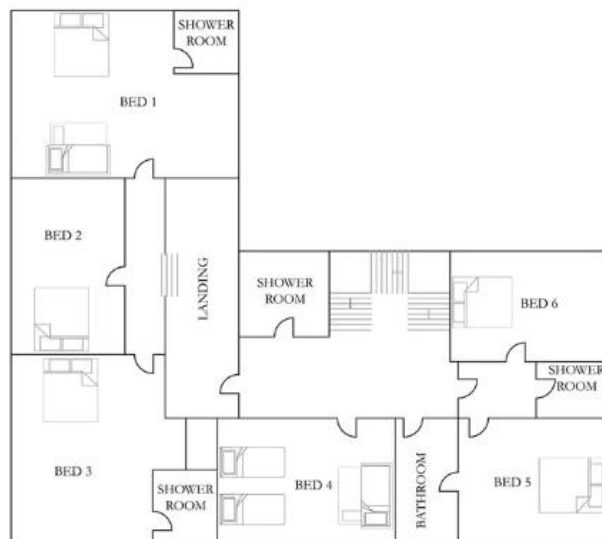

LIST OF BEDROOMS AND FLOOR PLANS AT COLMERS RECTORY

BEDROOMS – sleeps 22 in 11 bedrooms

Bedroom	Beds	Sleeps	Features
Bedroom 1 (First floor)	1 x super king four poster bed, plus 1 x day bed and trundle	2-4	En-suite shower room.
Bedroom 2 (First floor)	1 x king size bed	2	Shower room across the landing.
Bedroom 3 (First floor)	1 x super king four poster bed	2	En-suite shower room.
Bedroom 4 (First floor)	2 x single beds, plus 1 x day bed and trundle	2-4	Shower room across the landing.
Bedroom 5 (First floor)	1 x super king four poster bed	2	En-suite bathroom.
Bedroom 6 (First floor)	1 x king size bed	2	En-suite shower room.
Bedroom 7 (Second floor)	1 x super king bed, plus 1 x day bed and trundle	2-4	Next door to bathroom.
Bedroom 8 (Second floor)	1 x super king bed, plus 1 x day bed and trundle	2-4	En-suite shower room.
Bedroom 9 (Second floor)	1 x king size bed	2	
Bedroom 10 (Second floor)	1 x super king bed, plus 1 x day bed	2-3	En-suite shower room.
Bedroom 11 (Second floor)	1 x king size four poster bed	2	En-suite shower room.
Total		22 (or 31 if using day beds and trundle beds – strictly for children only)	

FLOOR PLANS

GROUND FLOOR PLAN

FIRST FLOOR PLAN

SECOND FLOOR PLAN