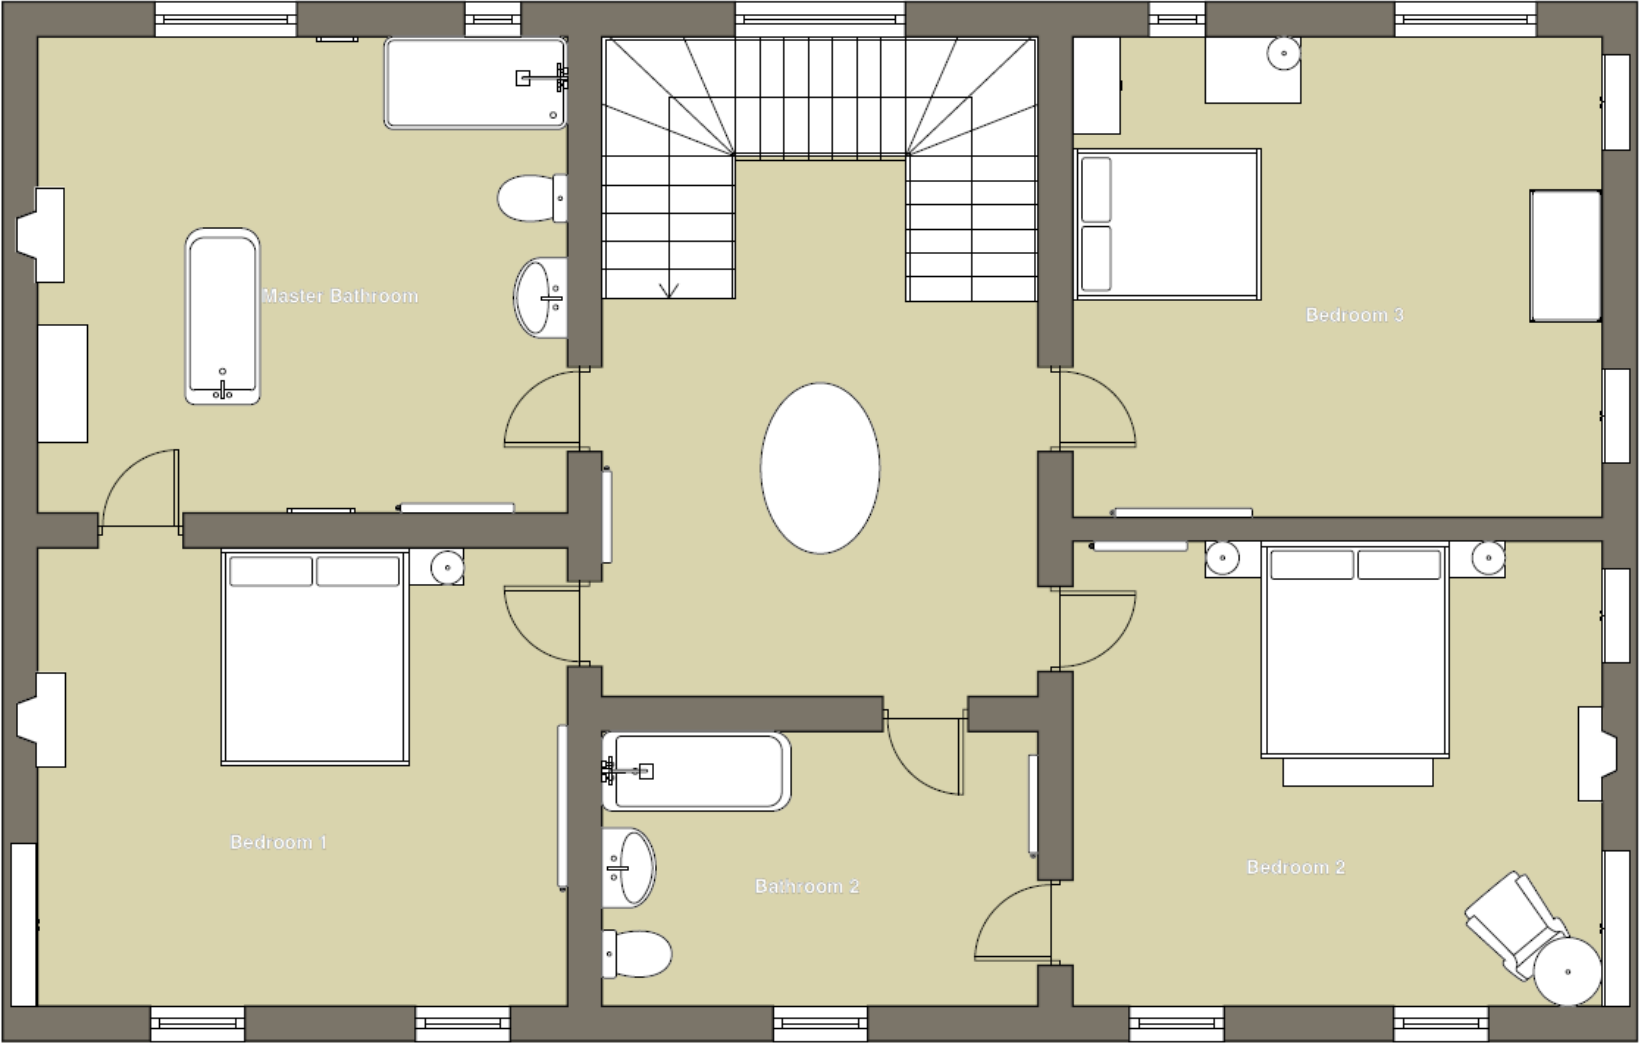

LIST OF BEDROOMS & FLOOR PLANS AT LIONSCOMBE HOUSE

BEDROOMS – sleeps 14 in 7 bedrooms

● indicates a choice of bed configuration

Bedroom	Beds	Sleeps	Features
Bedroom 1 (first floor)	Super king size bed	2	En-suite bathroom with freestanding bath and separate shower. Bathroom can also be accessed via the landing.
Bedroom 2 (first floor)	Super king size bed	2	Shared bathroom with bath with shower over.
Bedroom 3 (first floor)	Double bed	2	Shared bathroom with bath with shower over.
Bedroom 4 (second floor)	Super king-size bed (can be divided into two single beds) ●	2	Shared bathroom with bath and separate shower.
Bedroom 5 (second floor)	Super king-size bed (can be divided into two single beds) ●	2	Shared bathroom with bath and separate shower.
Bedroom 6 (second floor)	Super king-size bed (can be divided into two single beds) ●	2	Shared bathroom with bath and separate shower.
Bedroom 7 (second floor)	Double bed	2	Shared bathroom with bath and separate shower.
Total		14	

FLOOR PLANS – ground floor

FLOOR PLANS – first floor

FLOOR PLANS – second floor