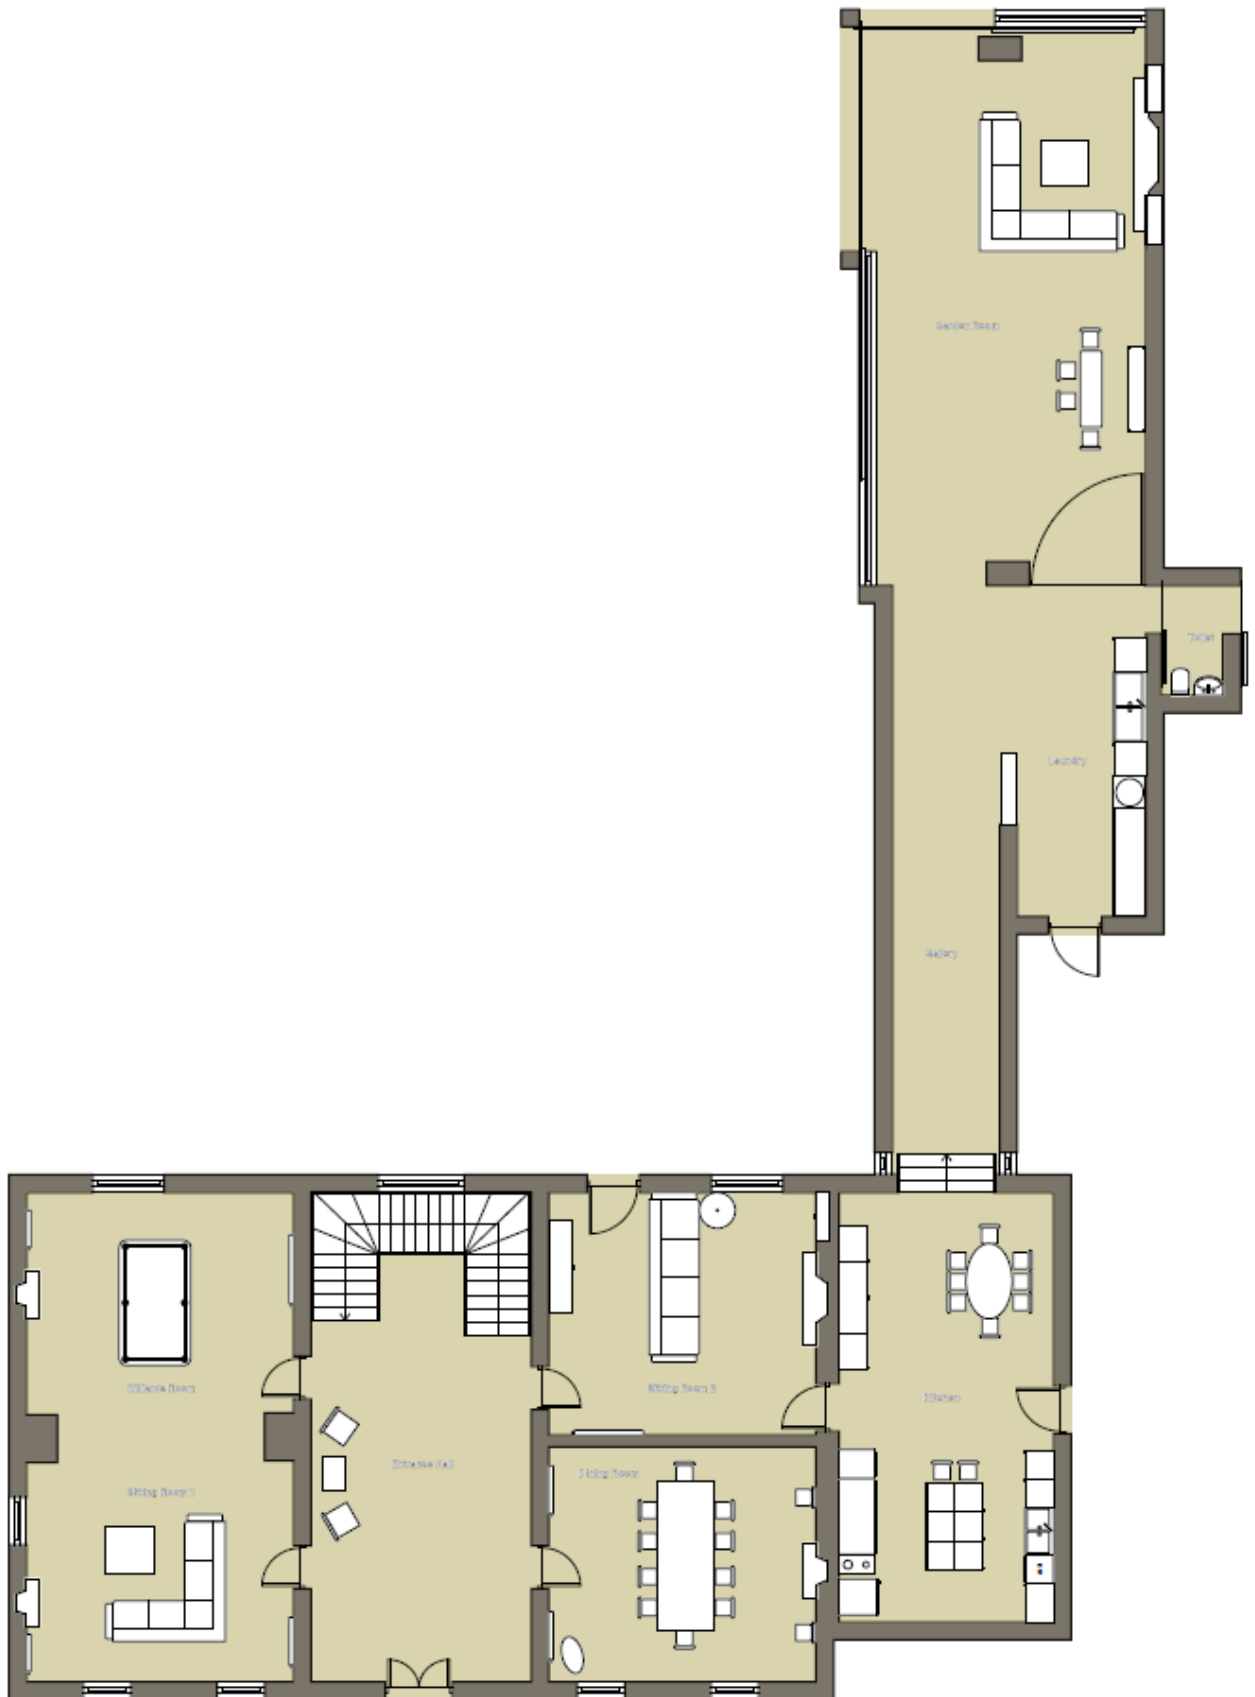

LIST OF BEDROOMS & FLOOR PLANS AT LIONSCOMBE HOUSE

BEDROOMS – sleeps 14 in 7 bedrooms

● indicates a choice of bed configuration

Bedroom	Beds	Sleeps	Features
Bedroom 1 (first floor)	Super king size bed	2	En-suite bathroom with freestanding bath and separate shower. Bathroom can also be accessed via the landing.
Bedroom 2 (first floor)	Super king size bed	2	Shared bathroom with bath with shower over.
Bedroom 3 (first floor)	Double bed	2	Shared bathroom with bath with shower over.
Bedroom 4 (second floor)	Super king-size bed (can be divided into two single beds) ●	2	Shared bathroom with bath and separate shower.
Bedroom 5 (second floor)	Super king-size bed (can be divided into two single beds) ●	2	Shared bathroom with bath and separate shower.
Bedroom 6 (second floor)	Super king-size bed (can be divided into two single beds) ●	2	Shared bathroom with bath and separate shower.
Bedroom 7 (second floor)	Double bed	2	Shared bathroom with bath and separate shower.
Total		14	

FLOOR PLANS – ground floor

FLOOR PLANS – first floor

FLOOR PLANS – second floor