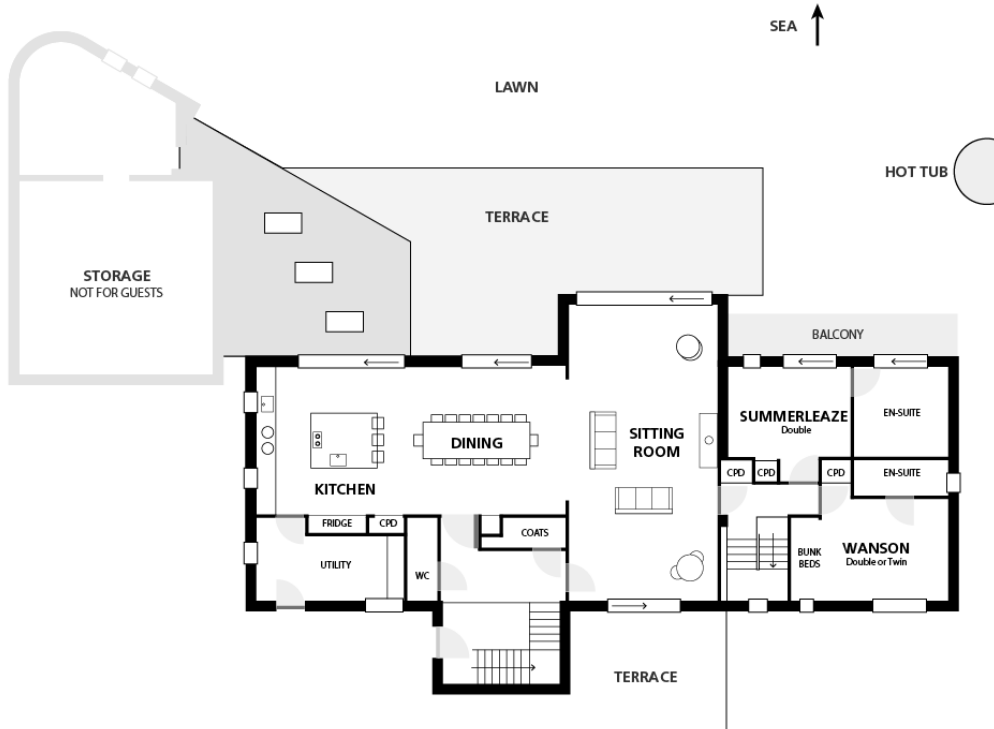

## LIST OF ROOMS & FLOOR PLANS AT BARFORD BEACH HOUSE

With 6 double en suite bedrooms, and beds for 14 (+2) people, most with incredible sea views and wide balconies, this house will delight and amaze. With secret doorways, magical features and quirky design touches throughout, this house is perfect for a family gathering or party weekend with a group of friends.

## BEDROOMS – sleeps 14 (+2) in 6 bedrooms

● indicates a choice of bed configuration

Bedroom	Beds	Sleeps	Features
Widemouth Master Suite (first floor)	Super king size bed	2	Enormous bedroom with panoramic sea views of the magnificent Cornish coast, plus secret back balcony, galley kitchenette/cocktail bar with mini fridge. Impressive white marble en suite bathroom with stunning double walk-in shower and William Holland bath (with its own porthole view of the sea). Separate loo and bidet.
Black Rock (first floor)	Super king size bed, can be divided into two single beds ● plus additional high mezzanine cabin bed suitable for older children and confident climbers! – additional charge – see below	2 (+2)	Balcony. En suite shower room.
Millook (first floor)	Bespoke scaffold four-poster super king size bed	2	Full-height sliding doors onto the balcony and out to amazing sea views. En suite shower room.
Crackington (first floor)	Super king size bed, can be divided into two single beds ●	2	Balcony with incredible sea views. Alice in Wonderland en suite bathroom with magical mirrored light shaft, hexagonal tiles and shower over the bath.
Summerleaze (ground floor)	Super king size bed	2	Balcony with incredible sea views. Marbled en suite bathroom with William Holland slipper bath and separate shower.
Wanson (ground floor)	Super king size bed, can be divided into two single beds ● plus additional built-in wooden full size single two-tier bunk beds	2-4	En suite shower room with St James shower.
<b>Total</b>		<b>14 (+2)</b>	

# FLOOR PLANS

Ground Floor

First Floor

Lower Ground Floor