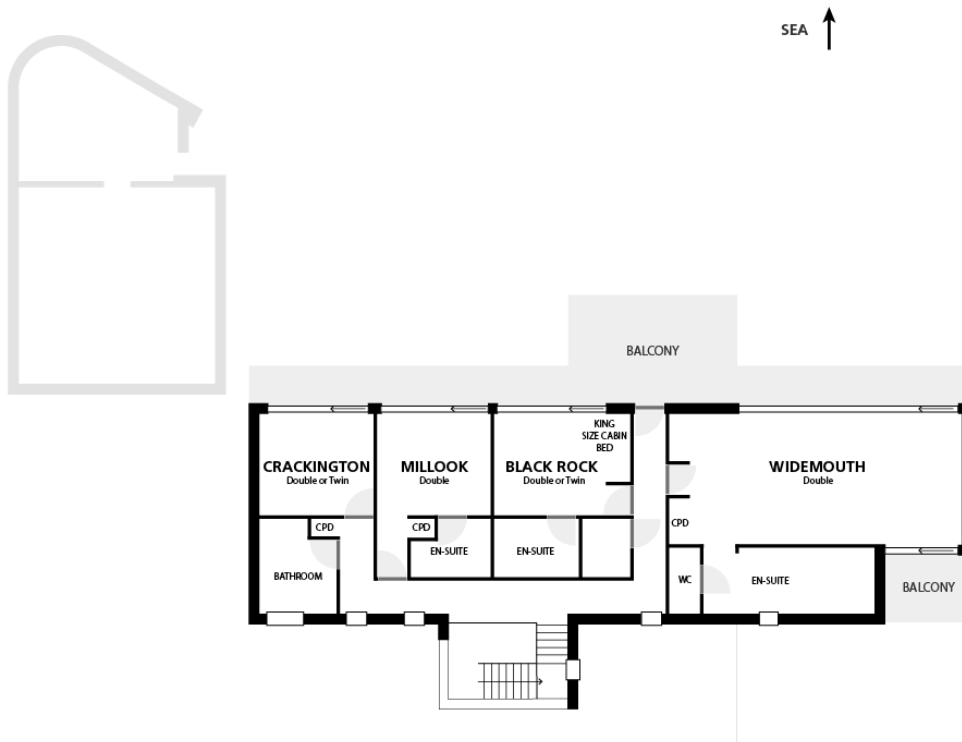

## LIST OF ROOMS & FLOOR PLANS AT BARFORD BEACH HOUSE

With 6 double en suite bedrooms, and beds for 14 (+2) people, most with incredible sea views and wide balconies, this house will delight and amaze. With secret doorways, magical features and quirky design touches throughout, this house is perfect for a family gathering or party weekend with a group of friends.

## BEDROOMS – sleeps 14 (+2) in 6 bedrooms

● indicates a choice of bed configuration

Bedroom	Beds	Sleeps	Features
Widemouth Master Suite (first floor)	Super king size bed	2	Enormous bedroom with panoramic sea views of the magnificent Cornish coast, plus secret back balcony, galley kitchenette/cocktail bar with mini fridge. Impressive white marble en suite bathroom with stunning double walk-in shower and William Holland bath (with its own porthole view of the sea). Separate loo and bidet.
Black Rock (first floor)	Super king size bed, can be divided into two single beds ● plus additional high mezzanine cabin bed suitable for older children and confident climbers! – additional charge – see below	2 (+2)	Balcony. En suite shower room.
Millook (first floor)	Bespoke scaffold four-poster super king size bed	2	Full-height sliding doors onto the balcony and out to amazing sea views. En suite shower room.
Crackington (first floor)	Super king size bed, can be divided into two single beds ●	2	Balcony with incredible sea views. Alice in Wonderland en suite bathroom with magical mirrored light shaft, hexagonal tiles and shower over the bath.
Summerleaze (ground floor)	Super king size bed	2	Balcony with incredible sea views. Marbled en suite bathroom with William Holland slipper bath and separate shower.
Wanson (ground floor)	Super king size bed, can be divided into two single beds ● plus additional built-in wooden full size single two-tier bunk beds	2-4	En suite shower room with St James shower.
<b>Total</b>		<b>14 (+2)</b>	

# FLOOR PLANS

Ground Floor

First Floor

Lower Ground Floor