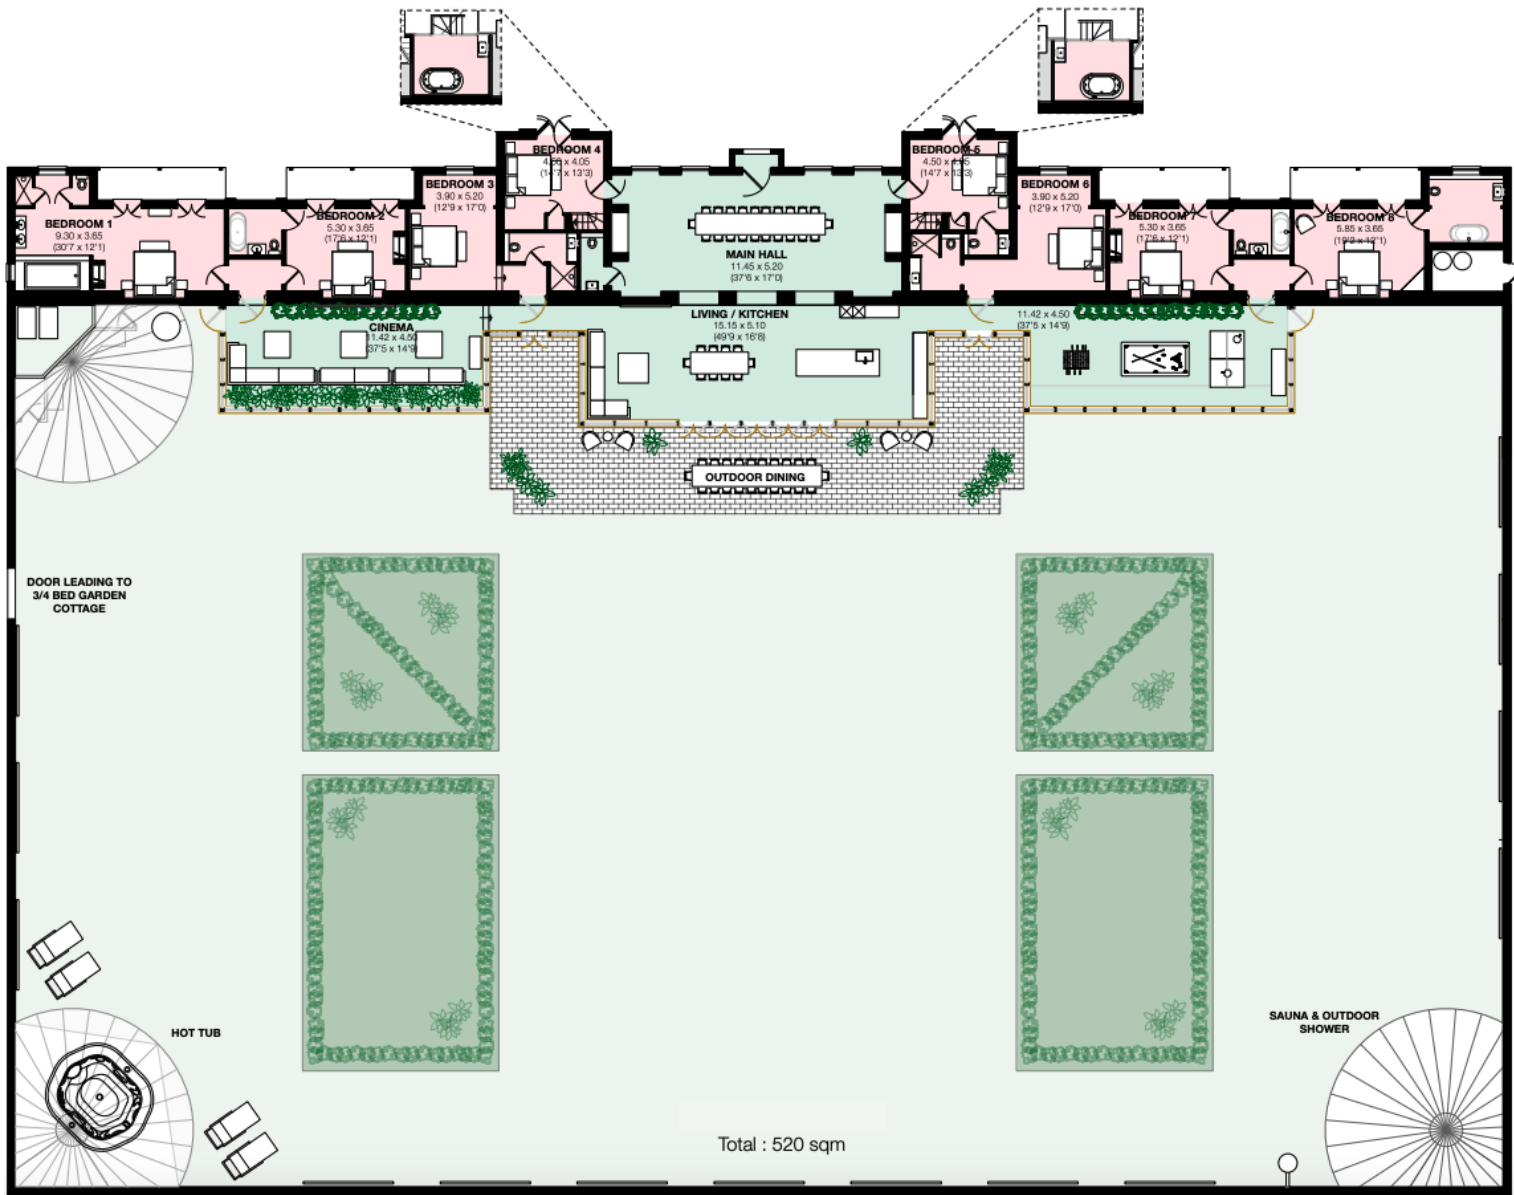

BEDROOMS AND LAYOUT OF GARDENS'S EDGE, SUFFOLK

There are eight luxurious bedrooms in this retreat sleeping 16, or up to 22 and 6 kids with the next-door Garden Cottage. Each bedroom has an en suite bathroom and quirky features. Bedroom five has a double bed and all others are king-sized. The adjoining Garden Cottage offers a further three double en-suite bedrooms plus a bunk room for up to six kids.

Overall capacity:

- If each guest wants a private bedroom, the total capacity is 8.
- If each guest would like their own bed, the total capacity 12.

Larger party? Why not also book Garden's Cottage which sleeps an additional 6 guests plus 4 children? The cottage sleeps up 6 adults in 3 double bedrooms plus a further 4 children in a bunk room (also en-suite). And the full party can be seated in the main dining room in Garden's Edge.

GARDEN'S COTTAGE BEDROOMS

Sleeps 6 in 3 bedrooms or 12 in 4 bedrooms with children

- indicates a choice of bed configuration

Bedroom	Beds	Sleeps	Features
Bedroom 1 (Ground Floor)	Super King bed	2	En-suite bathroom, with feature bath in bedroom
Bedroom 2 (Ground Floor)	Super King bed, can be divided into two single beds •	2	En-suite with shower.
Bedroom 3 (Ground Floor)	Super King bed	2	En-suite bathroom, with bath.
Bedroom 4 (Ground Floor)	6 Single bunk beds	6	Ensuite with shower.
Total		12	

Overall capacity:

- If each guest wants a private bedroom, the total capacity is 3 (but 4 with children).
- If each guest would like their own bed, the total capacity 4 (but 11 with 6 children).

FLOOR PLAN – GARDEN'S EDGE