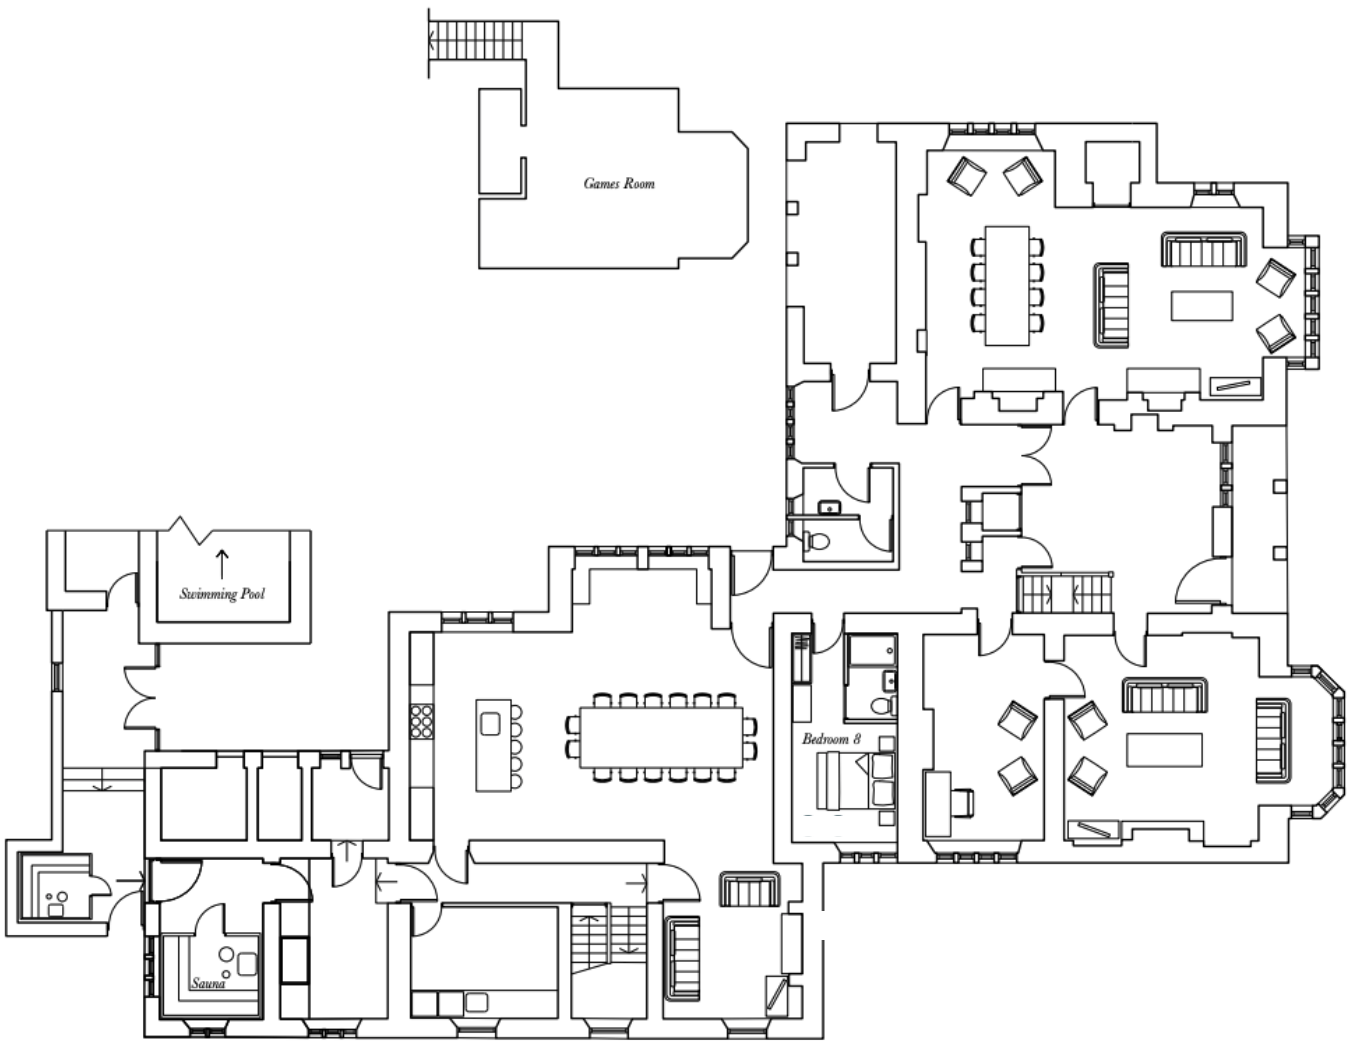

## LIST OF BEDROOMS & FLOOR PLANS AT NETHERSTONE HALL

BEDROOMS – sleeps 16 in 8 bedrooms

● indicates a choice of bed configuration

Bedroom	Beds	Sleeps	Features
Bedroom 1 (First floor)	Super king size bed	2	Ensuite with shower and bath. Separate dressing room.
Bedroom 2 (First floor)	King size bed	2	Shower room across the landing.
Bedroom 3 (First floor)	King size bed	2	Shared bathroom with bedroom 4. Walk-in shower and bath.
Bedroom 4 (First floor)	Super king size bed – can be divided into two single beds ●	2	Shared bathroom with bedroom 3. Walk-in shower and bath.
Bedroom 5 (First floor)	Super king size bed	2	Ensuite shower room.
Bedroom 6 (First floor)	King size bed	2	Large, shared bathroom with bedroom 7. The bathroom is off the landing from bedroom 7 and has a freestanding bath and walk-in shower.
Bedroom 7 (First floor)	King size bed	2	Large, shared bathroom with bedroom 6. The bathroom is off the landing from bedroom 7 and has a freestanding bath and walk-in shower.
Bedroom 8 (Ground floor)	Super king size bed – can be divided into two single beds ●	2	Ensuite shower room.
<b>Total</b>		<b>16</b>	