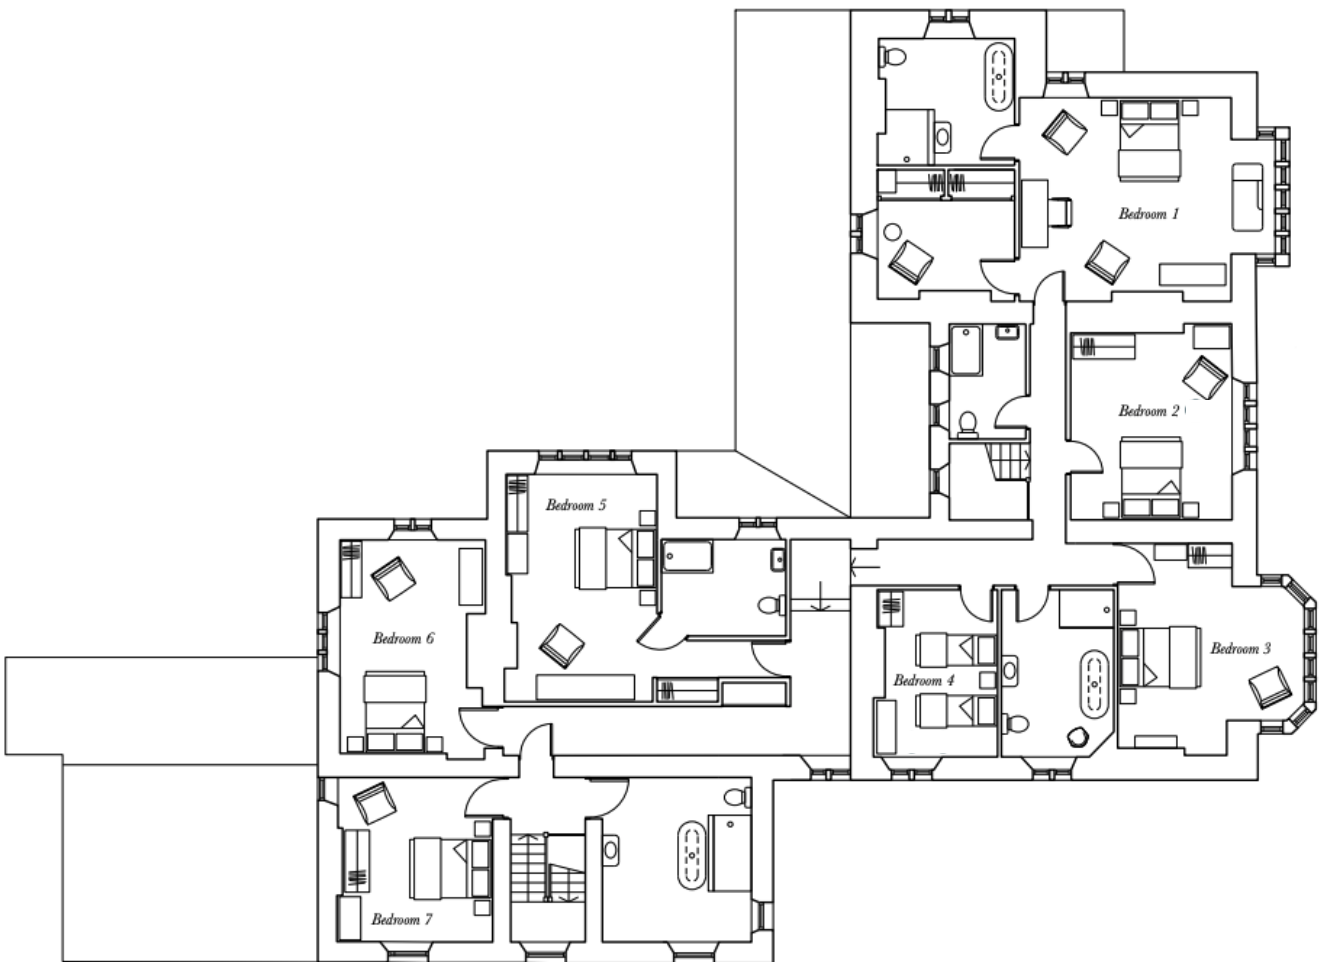

## LIST OF BEDROOMS & FLOOR PLANS AT NETHERSTONE HALL

BEDROOMS – sleeps 16 in 8 bedrooms

● indicates a choice of bed configuration

Bedroom	Beds	Sleeps	Features
Bedroom 1 (First floor)	Super king size bed	2	Ensuite with shower and bath. Separate dressing room.
Bedroom 2 (First floor)	King size bed	2	Shower room across the landing.
Bedroom 3 (First floor)	King size bed	2	Shared bathroom with bedroom 4. Walk-in shower and bath.
Bedroom 4 (First floor)	Super king size bed – can be divided into two single beds ●	2	Shared bathroom with bedroom 3. Walk-in shower and bath.
Bedroom 5 (First floor)	Super king size bed	2	Ensuite shower room.
Bedroom 6 (First floor)	King size bed	2	Large, shared bathroom with bedroom 7. The bathroom is off the landing from bedroom 7 and has a freestanding bath and walk-in shower.
Bedroom 7 (First floor)	King size bed	2	Large, shared bathroom with bedroom 6. The bathroom is off the landing from bedroom 7 and has a freestanding bath and walk-in shower.
Bedroom 8 (Ground floor)	Super king size bed – can be divided into two single beds ●	2	Ensuite shower room.
<b>Total</b>		<b>16</b>	

**BIG HOUSE EXPERIENCE**