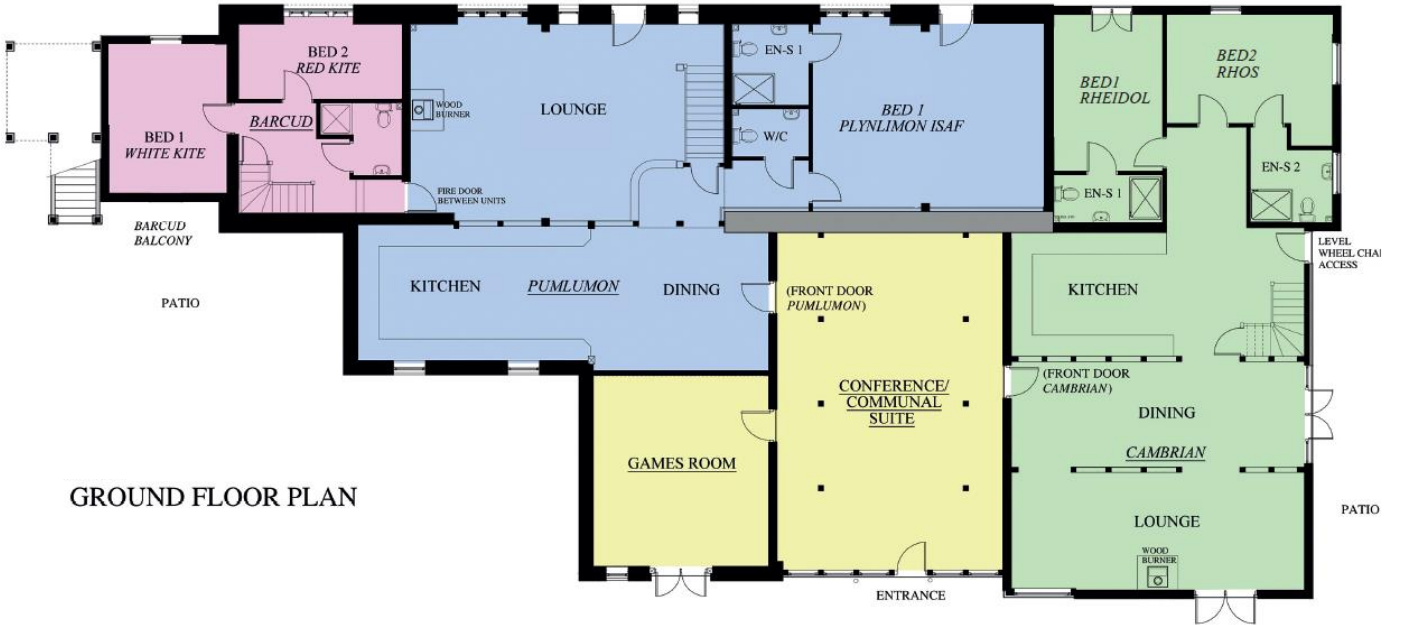

FLOOR PLAN

- = Barcud
- = Pulumon
- = Cambrian
- = Communal

GROUND FLOOR PLAN