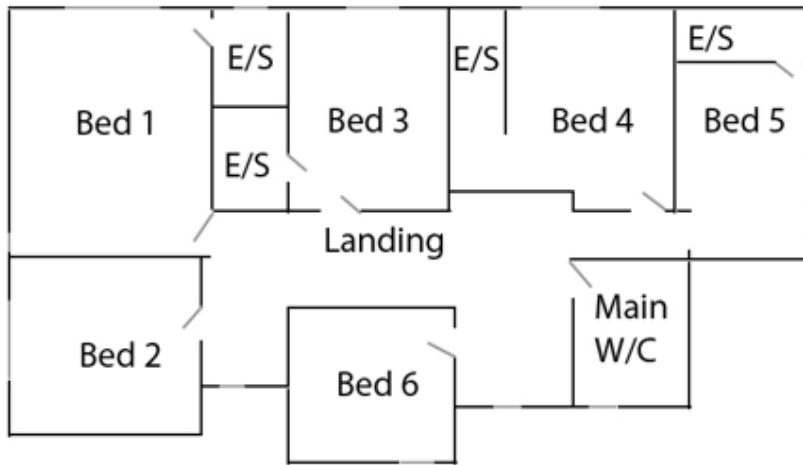

LIST OF BEDROOMS & FLOOR PLANS AT CHURCHSIDE MANOR

BEDROOMS – sleeps 14 in 7 bedrooms

Bedroom	Beds	Sleeps	Features
Bedroom 1	Super king size bed - can be divided into two single beds	2	Ensuite with a bath
Bedroom 2	Super king size bed - can be divided into two single beds	2	Shared bathroom
Bedroom 3	Super king size bed - can be divided into two single beds	2	Ensuite with a bath
Bedroom 4	King size bed	2	Ensuite shower room
Bedroom 5	Double bed	2	Ensuite shower room
Bedroom 6	King size bed	2	Shared bathroom
Bedroom 7 (Playroom)	Double Hypnos sofa bed	2	Separate bathroom with shower
Total		14	

GROUND FLOOR

FIRST FLOOR

SECOND FLOOR