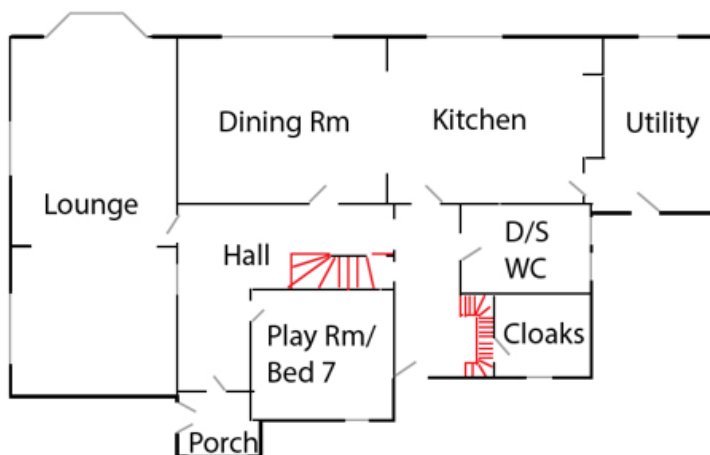

LIST OF BEDROOMS & FLOOR PLANS AT CHURCHSIDE MANOR

BEDROOMS – sleeps 14 in 7 bedrooms

Bedroom	Beds	Sleeps	Features
Bedroom 1	Super king size bed - can be divided into two single beds	2	Ensuite with a bath
Bedroom 2	Super king size bed - can be divided into two single beds	2	Shared bathroom
Bedroom 3	Super king size bed - can be divided into two single beds	2	Ensuite with a bath
Bedroom 4	King size bed	2	Ensuite shower room
Bedroom 5	Double bed	2	Ensuite shower room
Bedroom 6	King size bed	2	Shared bathroom
Bedroom 7 (Playroom)	Double Hypnos sofa bed	2	Separate bathroom with shower
Total		14	

GROUND FLOOR

FIRST FLOOR

SECOND FLOOR