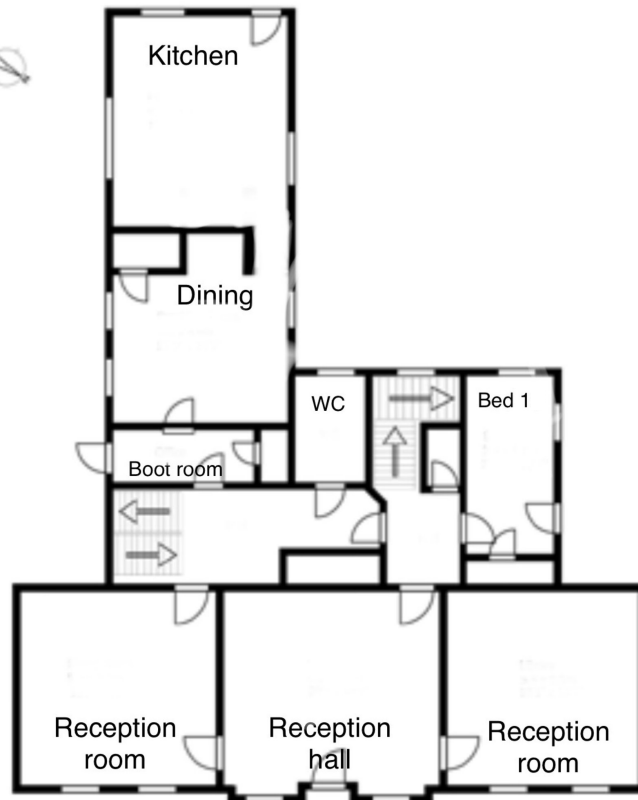

LIST OF ROOMS AT SWAFFHAM HOUSE

Swaffham House is a stunning 10-bedroom, 4-bathroom, 3-reception room house in the centre of the Georgian market town of Swaffham, Norfolk. Bring together up to 22 family and friends for a memorable stay in splendid comfort and style.

BEDROOMS – sleeps 22 - in 10 bedrooms

Bedroom Number	Beds	Sleeps	Features
1 (Ground Floor)	Double Sofa Bed	2	Ground floor bedroom, with door opening to the garden
2 (First floor)	Super king size four-poster bed	2	Luxury memory foam mattresses, white linen, designer furnishing and use of one of 4 shared bathrooms
3 (First floor)	Super-king size	2	Luxury memory foam mattresses, white linen, designer furnishing and use of one of 4 shared bathrooms
4 (First floor)	King size bed	2	Luxury memory foam mattresses, white linen, designer furnishing and use of one of 4 shared bathrooms
5 (First floor)	Super king size	2	Luxury memory foam mattresses, white linen, designer furnishing and use of one of 4 shared bathrooms
6 (First floor)	Super king-size bed	2	Luxury memory foam mattresses, white linen, designer furnishing and use of one of 4 shared bathrooms
7 (Second floor)	King size	2	Luxury memory foam mattresses, white linen, designer furnishing and use of one of 4 shared bathrooms
8 (Second floor)	King size	2	Luxury memory foam mattresses, white linen, designer furnishing and use of one of 4 shared bathrooms
9 (Second floor)	King size	2	Luxury memory foam mattresses, white linen, designer furnishing and use of one of 4 shared bathrooms
10 (Second floor)	Two king size beds	2+2	Luxury memory foam mattresses, white linen, designer furnishing and use of one of 4 shared bathrooms
Total		20-22	

FLOOR PLANS – Ground Floor

FLOOR PLANS – First Floor

FLOOR PLANS – Second Floor