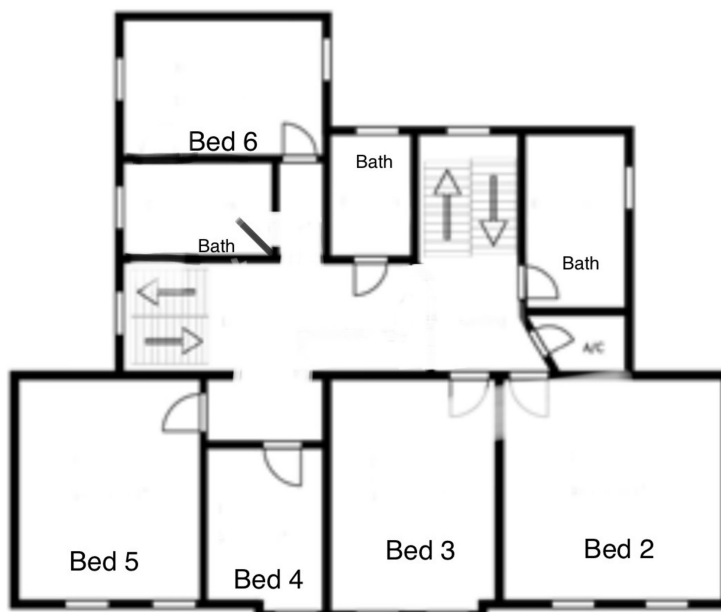

LIST OF ROOMS AT SWAFFHAM HOUSE

Swaffham House is a stunning 10-bedroom, 4-bathroom, 3-reception room house in the centre of the Georgian market town of Swaffham, Norfolk. Bring together up to 22 family and friends for a memorable stay in splendid comfort and style.

BEDROOMS – sleeps 22 - in 10 bedrooms

Bedroom Number	Beds	Sleeps	Features
1 (Ground Floor)	Double Sofa Bed	2	Ground floor bedroom, with door opening to the garden
2 (First floor)	Super king size four-poster bed	2	Luxury memory foam mattresses, white linen, designer furnishing and use of one of 4 shared bathrooms
3 (First floor)	Super-king size	2	Luxury memory foam mattresses, white linen, designer furnishing and use of one of 4 shared bathrooms
4 (First floor)	King size bed	2	Luxury memory foam mattresses, white linen, designer furnishing and use of one of 4 shared bathrooms
5 (First floor)	Super king size	2	Luxury memory foam mattresses, white linen, designer furnishing and use of one of 4 shared bathrooms
6 (First floor)	Super king-size bed	2	Luxury memory foam mattresses, white linen, designer furnishing and use of one of 4 shared bathrooms
7 (Second floor)	King size	2	Luxury memory foam mattresses, white linen, designer furnishing and use of one of 4 shared bathrooms
8 (Second floor)	King size	2	Luxury memory foam mattresses, white linen, designer furnishing and use of one of 4 shared bathrooms
9 (Second floor)	King size	2	Luxury memory foam mattresses, white linen, designer furnishing and use of one of 4 shared bathrooms
10 (Second floor)	Two king size beds	2+2	Luxury memory foam mattresses, white linen, designer furnishing and use of one of 4 shared bathrooms
Total		20-22	

FLOOR PLANS – Ground Floor

FLOOR PLANS – First Floor

FLOOR PLANS – Second Floor