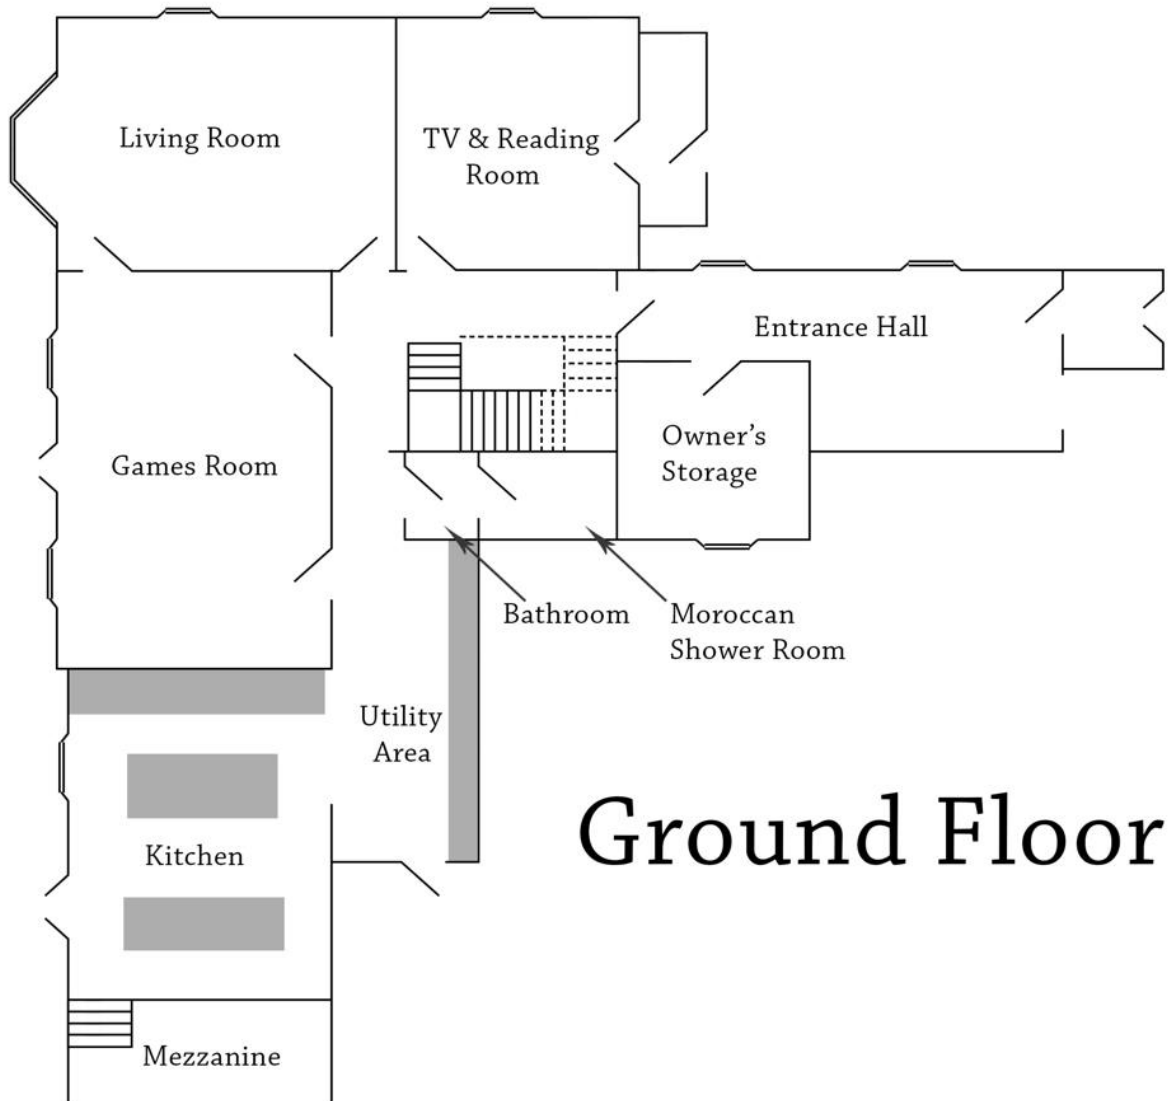

LIST OF BEDROOMS & FLOOR PLANS AT STONEMOOR HOUSE

BEDROOMS – sleeps 14* in 6 bedrooms

● indicates a choice of bed configuration

Bedroom	Beds	Sleeps	Features
Tissington (first floor)	King size four poster bed	2	Spacious master bedroom with garden views. Room for a cot. En-suite bathroom with stand-alone bath, walk-in shower and double basins.
Dovedale (first floor)	King size bed, plus full-size single day bed**	2 (+1)	Double aspect room with garden and hillside views. Room for a cot. En-suite bathroom with roll-top bath and walk-in shower. **Additional charge of £10 for the single day bed.
Darley (first floor)	King size bed, plus single sofa bed**	2 (+1)	Hillside views. Room for a cot. En-suite shower room. **Additional charge of £10 for the single sofa bed.
Monsal (first floor)	Super king size bed (can be divided into two single beds) ●	2	Hillside views. Room for a cot. Shared shower room. Monsal and Castleton bedrooms are at one end of the house and make an ideal family suite (see floor plans).
Castleton (first floor)	Two sets of bunk beds	4	Shared shower room. Castleton and Monsal bedrooms are at one end of the house and make an ideal family suite (see floor plans).
Cressbrook (first floor)	Twin beds	2	Garden views. Shared shower room.
Total		14*	

There is also a spectacular Moroccan wet room on the ground floor for those guests without an en-suite.

***Please note, due to the room types above, there are restrictions on numbers depending on the group make-up (see below):**

Family group: Maximum of 14 guests (either 10 adults and 4 children, 8 adults and 6 children or 4 adults and 8 children or other combinations).

FLOOR PLANS – ground floor

Ground Floor

FLOOR PLANS – first floor

First Floor