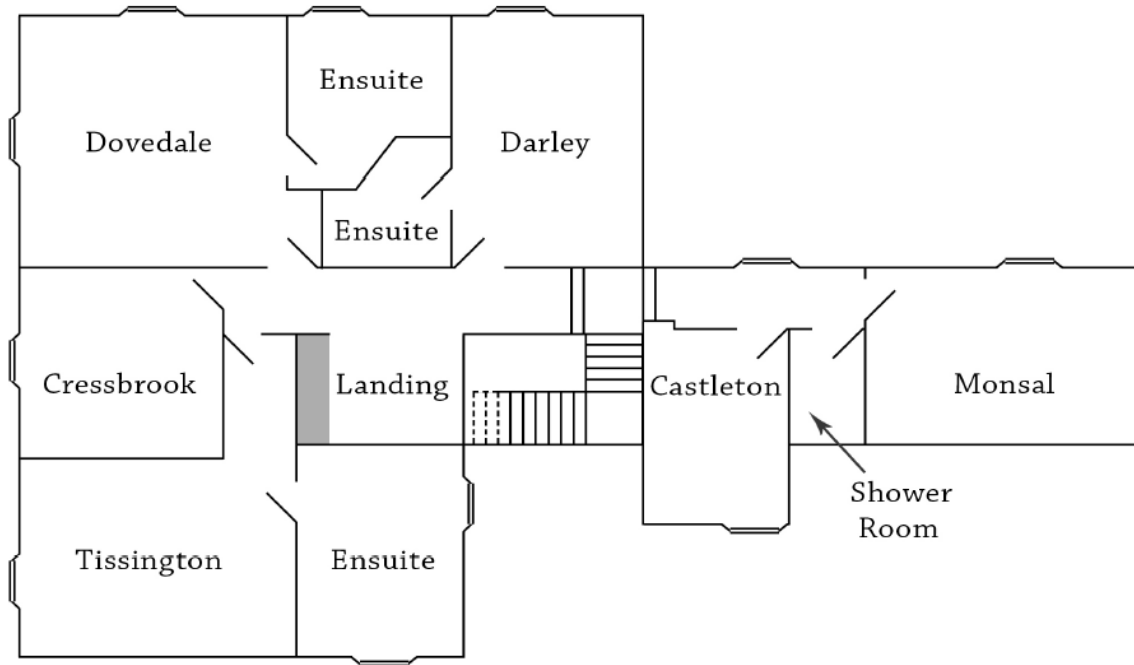

LIST OF BEDROOMS & FLOOR PLANS AT STONEMOOR HOUSE

BEDROOMS – sleeps 14* in 6 bedrooms

● indicates a choice of bed configuration

Bedroom	Beds	Sleeps	Features
Tissington (first floor)	King size four poster bed	2	Spacious master bedroom with garden views. Room for a cot. En-suite bathroom with stand-alone bath, walk-in shower and double basins.
Dovedale (first floor)	King size bed, plus full-size single day bed**	2 (+1)	Double aspect room with garden and hillside views. Room for a cot. En-suite bathroom with roll-top bath and walk-in shower. **Additional charge of £10 for the single day bed.
Darley (first floor)	King size bed, plus single sofa bed**	2 (+1)	Hillside views. Room for a cot. En-suite shower room. **Additional charge of £10 for the single sofa bed.
Monsal (first floor)	Super king size bed (can be divided into two single beds) ●	2	Hillside views. Room for a cot. Shared shower room. Monsal and Castleton bedrooms are at one end of the house and make an ideal family suite (see floor plans).
Castleton (first floor)	Two sets of bunk beds	4	Shared shower room. Castleton and Monsal bedrooms are at one end of the house and make an ideal family suite (see floor plans).
Cressbrook (first floor)	Twin beds	2	Garden views. Shared shower room.
Total		14*	

Family group: Maximum of 14 guests (either 10 adults and 4 children, 8 adults and 6 children or 4 adults and 8 children or other combinations).

FLOOR PLANS – ground floor

Ground Floor

FLOOR PLANS – first floor

First Floor