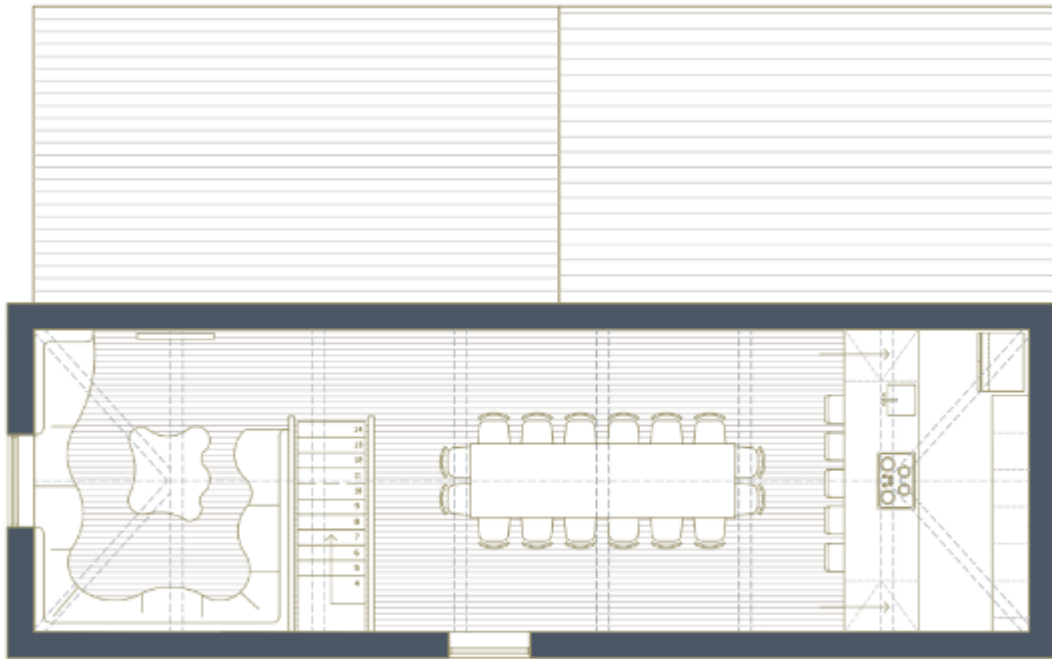

LIST OF BEDROOMS & FLOOR PLANS AT TALLY HOO HOUSE

BEDROOMS – sleeps 14 in 7 bedrooms

● indicates a choice of bed configuration

Bedroom	Beds	Sleeps	Features
Bedroom 1 (Ground floor)	Super king size bed (can be divided into two single beds) ●	2	En-suite shower room. TV.
Bedroom 2 (Ground floor)	King size bed (can be divided into two single beds) ●	2	En-suite shower room. TV.
Bedroom 3 (Ground floor)	King size bed (can be divided into two single beds) ●	2	En-suite shower room. TV.
Bedroom 4 (Ground floor)	King size bed (can be divided into two single beds) ●	2	En-suite shower room. TV.
Bedroom 5 (Ground floor)	King size bed (can be divided into two single beds) ●	2	En-suite bathroom with bath and shower over. TV.
Bedroom 6 (Ground floor)	Super king size bed (can be divided into two single beds) ●	2	En-suite shower room. TV.
Bedroom 7 (Separate annexe)	Super king size bed (can be divided into two single beds) ●	2	En-suite shower room. TV.
Total		14	

GROUND FLOOR PLAN

LOFT FLOOR PLAN

LOFT FLOOR