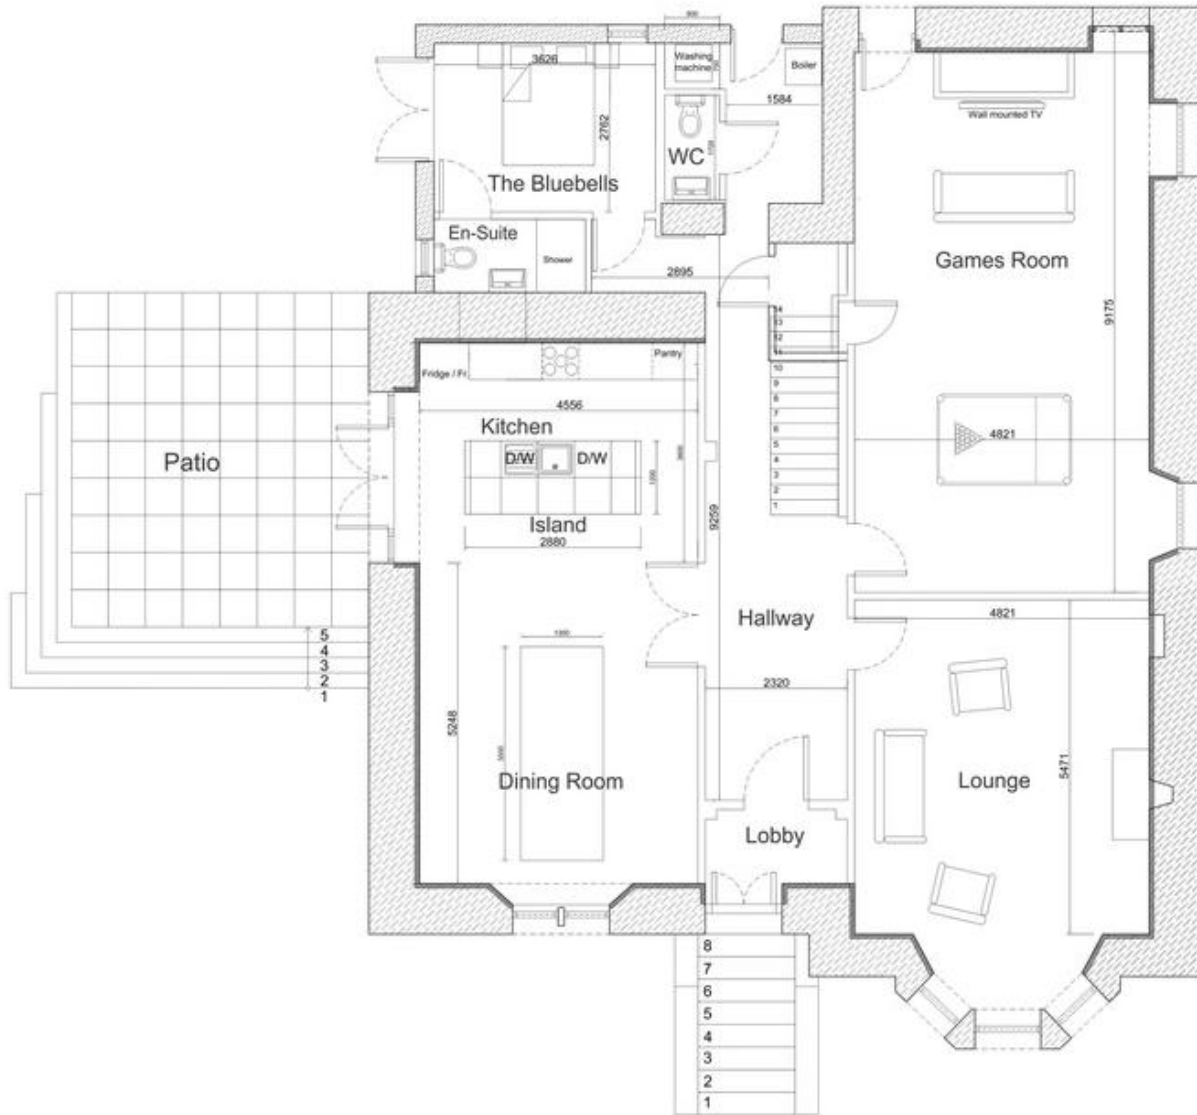

LIST OF BEDROOMS & FLOOR PLANS AT KYLEVIEW MANOR

BEDROOMS – sleeps 18 in 8 bedrooms

Bedroom	Beds	Sleeps	Features
The Bluebells (ground floor)	King double	2	Ground floor at rear. Ensuite with shower. French doors to garden.
Danny Wilson (first floor)	Two single beds (can be moved together to make a super king size bed)*	2	Side and northern Kyles views. Ensuite with shower.
The Proclaimers (first floor)	Super king double or twin	2	Side and northern Kyles views. Ensuite with shower.
Deacon Blue (first floor)	Super king double or twin	2	Front of the house with views of the Kyles of Bute. Ensuite with shower.
The Waterboys (first floor)	Super king double	2	Front of the house with views of the Kyles of Bute. Ensuite with shower.
Orange Juice (first floor)	King double	2	Side and southern views of the Kyles of Bute. Ensuite with shower.
Love & Money (second floor)	King double or twin + single + single	4	Rear view. Shared use of large family bathroom with bath and separate shower.
Aztec Camera (second floor)	Two single beds (can be moved together to make a super king size bed)*	2	Front facing view of the Kyles of Bute. Shared use of large family bathroom with bath and separate shower.
Total		18	

*Please note that while the two single beds can be moved together to make a super king double, the headboards are fixed and so will be off centre.

A 15% discount is available for groups of 12 and under. This excludes some peak dates such as summer and Christmas holidays. The two bedrooms on the second floor (Love and Money and Aztec Camera) will be closed off.

FLOOR PLANS – ground floor

FLOOR PLANS – first floor

FLOOR PLANS – second floor