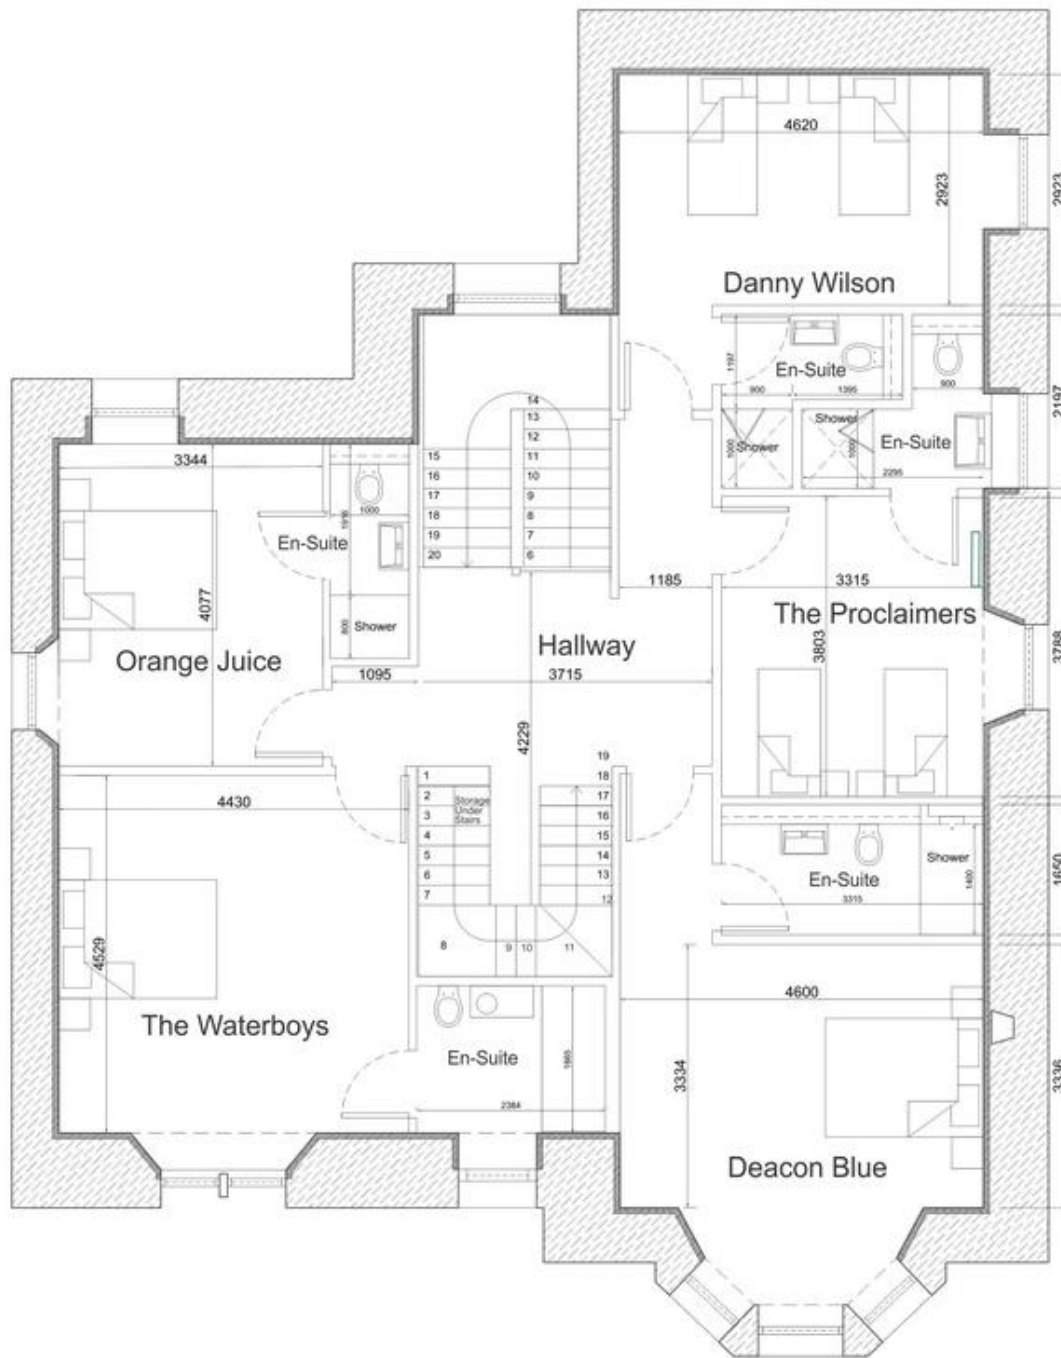

LIST OF BEDROOMS & FLOOR PLANS AT KYLEVIEW MANOR

BEDROOMS – sleeps 18 in 8 bedrooms

Bedroom	Beds	Sleeps	Features
The Bluebells (ground floor)	King double	2	Ground floor at rear. Ensuite with shower. French doors to garden.
Danny Wilson (first floor)	Two single beds (can be moved together to make a super king size bed)*	2	Side and northern Kyles views. Ensuite with shower.
The Proclaimers (first floor)	Super king double or twin	2	Side and northern Kyles views. Ensuite with shower.
Deacon Blue (first floor)	Super king double or twin	2	Front of the house with views of the Kyles of Bute. Ensuite with shower.
The Waterboys (first floor)	Super king double	2	Front of the house with views of the Kyles of Bute. Ensuite with shower.
Orange Juice (first floor)	King double	2	Side and southern views of the Kyles of Bute. Ensuite with shower.
Love & Money (second floor)	King double or twin + single + single	4	Rear view. Shared use of large family bathroom with bath and separate shower.
Aztec Camera (second floor)	Two single beds (can be moved together to make a super king size bed)*	2	Front facing view of the Kyles of Bute. Shared use of large family bathroom with bath and separate shower.
Total		18	

*Please note that while the two single beds can be moved together to make a super king double, the headboards are fixed and so will be off centre.

A 15% discount is available for groups of 12 and under. This excludes some peak dates such as summer and Christmas holidays. The two bedrooms on the second floor (Love and Money and Aztec Camera) will be closed off.

FLOOR PLANS – ground floor

FLOOR PLANS – first floor

FLOOR PLANS – second floor