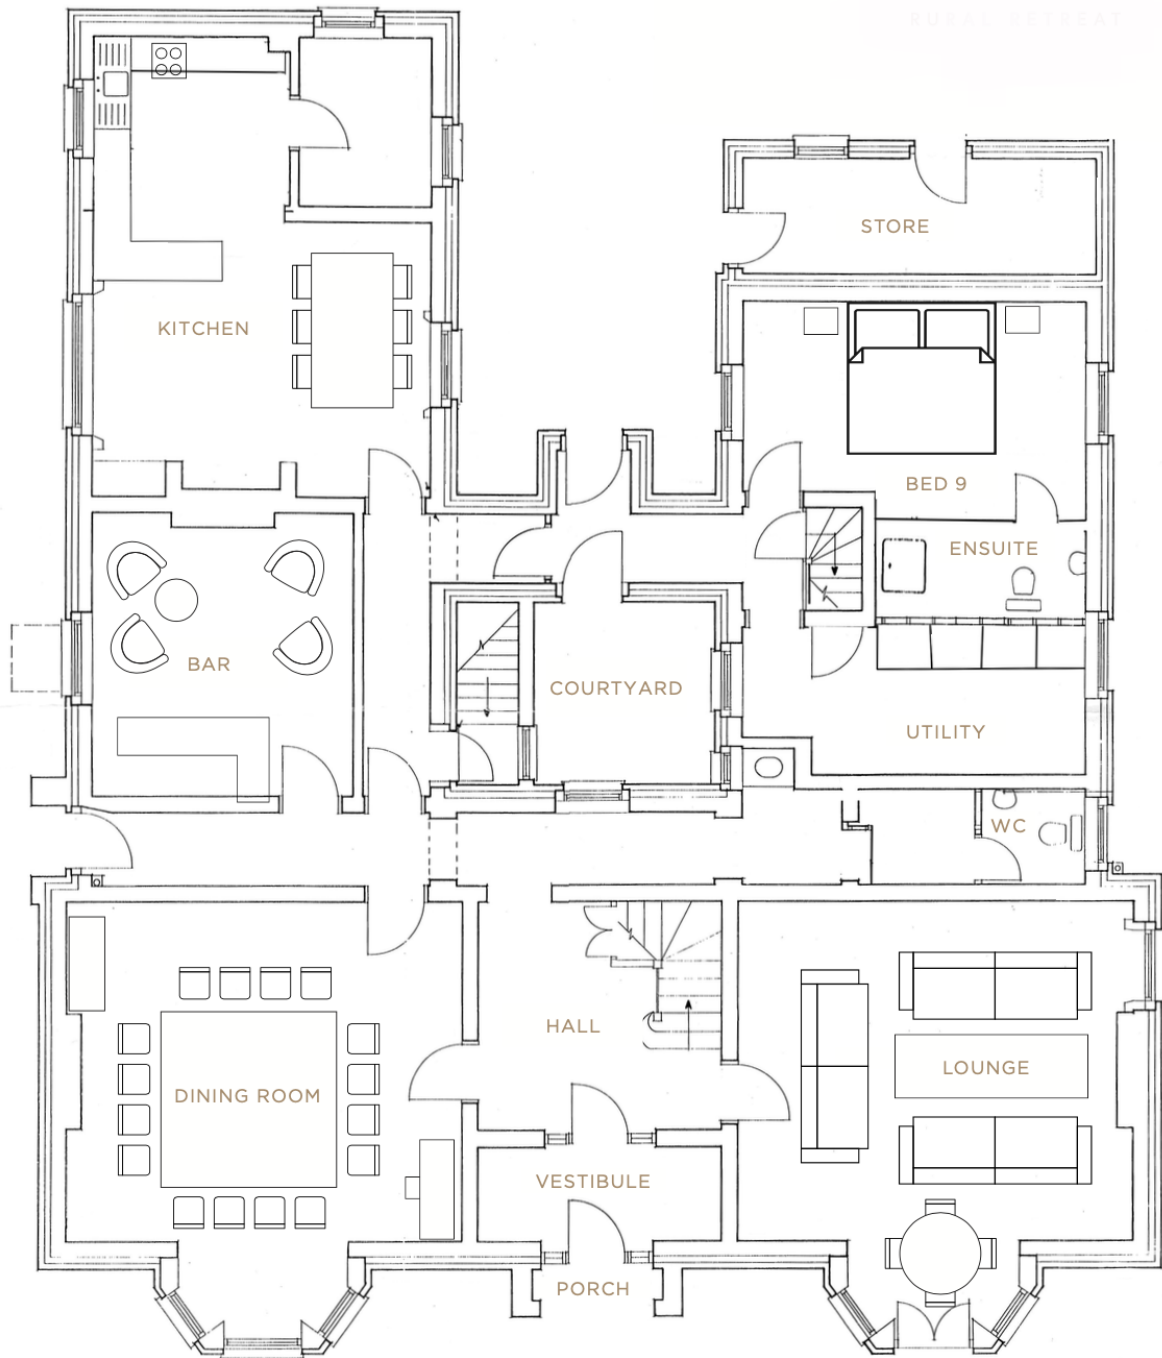

LIST OF BEDROOMS AND FLOOR PLANS AT WOODLEAVES HOUSE

There are nine luxurious bedrooms to choose from at Woodleaves House, together sleeping 16-21 guests.

Here's a list of all bedrooms available:

BEDROOMS – sleeps 21 in 9 bedrooms

Bedroom	Beds	Sleeps	Features
9. Old Spot (Ground floor)	1 x Superking bed	2	En-suite Wet Room with walk-in shower
1. Berkshire (First floor)	1 x King size bed	2	En-suite with roll top bath & walk-in shower
2. Duroc (First floor)	1 x King size bed	2	En-suite – walk-in shower
3. Saddleback (First floor)	1 x Superking 1 x Double sofa bed	2+1	Large room. En-suite roll top bath & walk-in shower
4. Tamworth (First floor)	1 x King size 1 x Double sofa bed	2+1	Large room. En-suite with walk-in shower
5. Oxford (First floor)	1 x King size bed	2	En-suite with walk-in shower shared with Sandy & Black bedroom Inter-connecting to Sandy & Black.
6. Sandy & Black (First floor)	1 x Super king bed (can be divided into two single beds)	2	En-suite with walk-in shower shared with Oxford bedroom Inter-connecting to Oxford.
7. Second floor Studio	Double (plus single sofa bed in lounge)	2-3	Main bathroom with roll top bath & shower shared by bedroom 8. Self-contained kitchen and open plan lounge, with single sofa bed if required.
8. Second floor Sstudio	Two single beds	2	As above.
Total		16-21	

FLOOR PLANS – Ground floor

FLOOR PLANS – First Floor

FLOOR PLANS – Second Floor