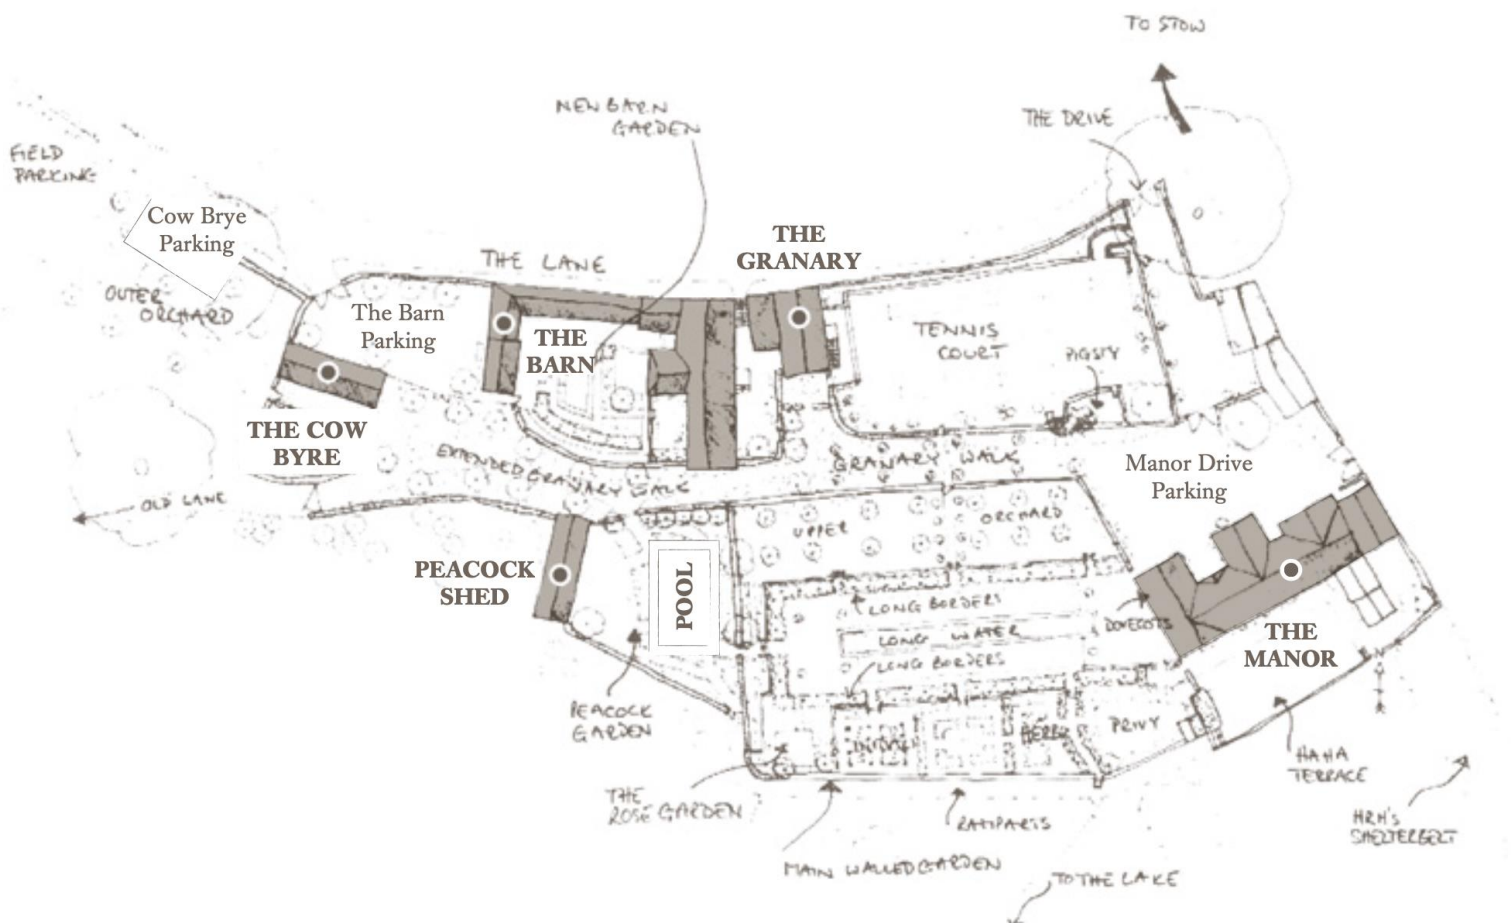

## LIST OF ROOMS & FLOOR PLANS AT THE BARN AT WINDRUSH

The Barn at Windrush is part of the wider Windrush Hyde Estate which comprises of other self-contained accommodation (see plan below). The only shared facilities are the tennis court (bookable slots) and the children's adventure playground.

The Barn at Windrush is made up of:

- **The Barn** Sleeps 10 in 5 bedrooms
- **The Peacock Shed** Sleeps 2 in 1 bedroom

# FLOOR PLANS

---

**The Barn**  
Ground Floor

**The Peacock Shed**

**The Barn**  
First Floor