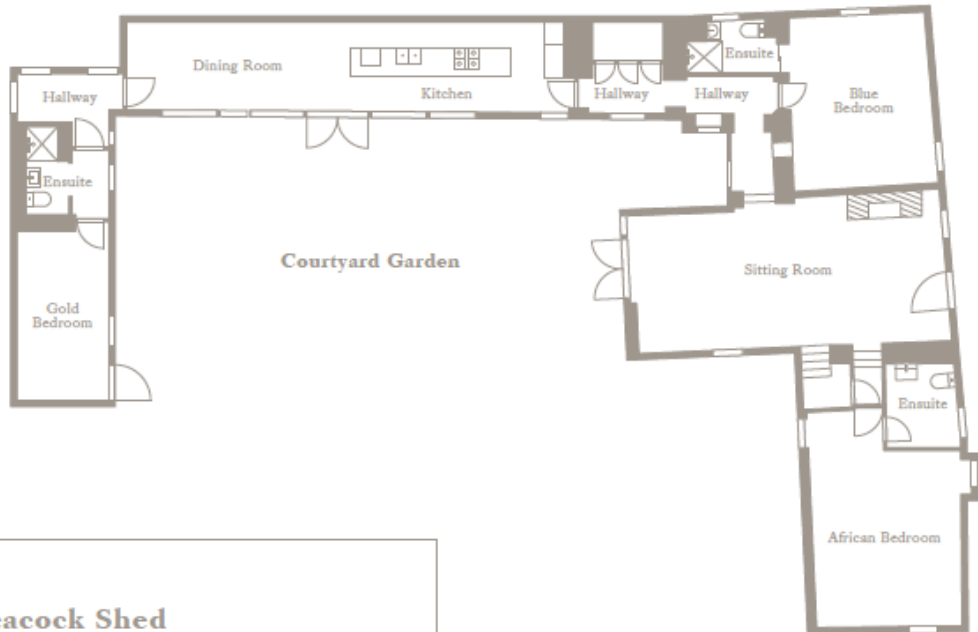

## LIST OF ROOMS & FLOOR PLANS AT THE BARN AT WINDRUSH

The Barn at Windrush is part of the wider Windrush Hyde Estate which comprises of other self-contained accommodation (see plan below). The only shared facilities are the tennis court (bookable slots) and the children's adventure playground.

## THE BARN – sleeps 10 (plus 2 children) in 5 bedrooms

---

- **Living room:** Equipped with Sky TV, movie system, movie library, music system, board games and Xbox.
- **Kitchen and dining room:** A modern Corian design equipped with a table seating 14, 2x dishwashers, 2x ovens, 5 burner gas hob, American fridge/freezer, Nespresso coffee machine and state of the art surround sound music system.
- **Utility:** Washing machine / tumble dryer, additional fridge, coat hooks, storage.
- **Mezzanine gallery/study:** With a desk, Wi-Fi and jukebox.
- **Cloakroom**

## PEACOCK SHED – sleeps 2 in 1 bedroom

---

This unique, light-filled cottage overlooking a private garden is ideal for couples. Housing a luxuriously styled king size bedroom with original beams and chandelier, this exquisite space exudes a warm atmosphere with traditional furnishings and wood trimmings.

# FLOOR PLANS

---

**The Barn**  
Ground Floor

**The Peacock Shed**

**The Barn**  
First Floor