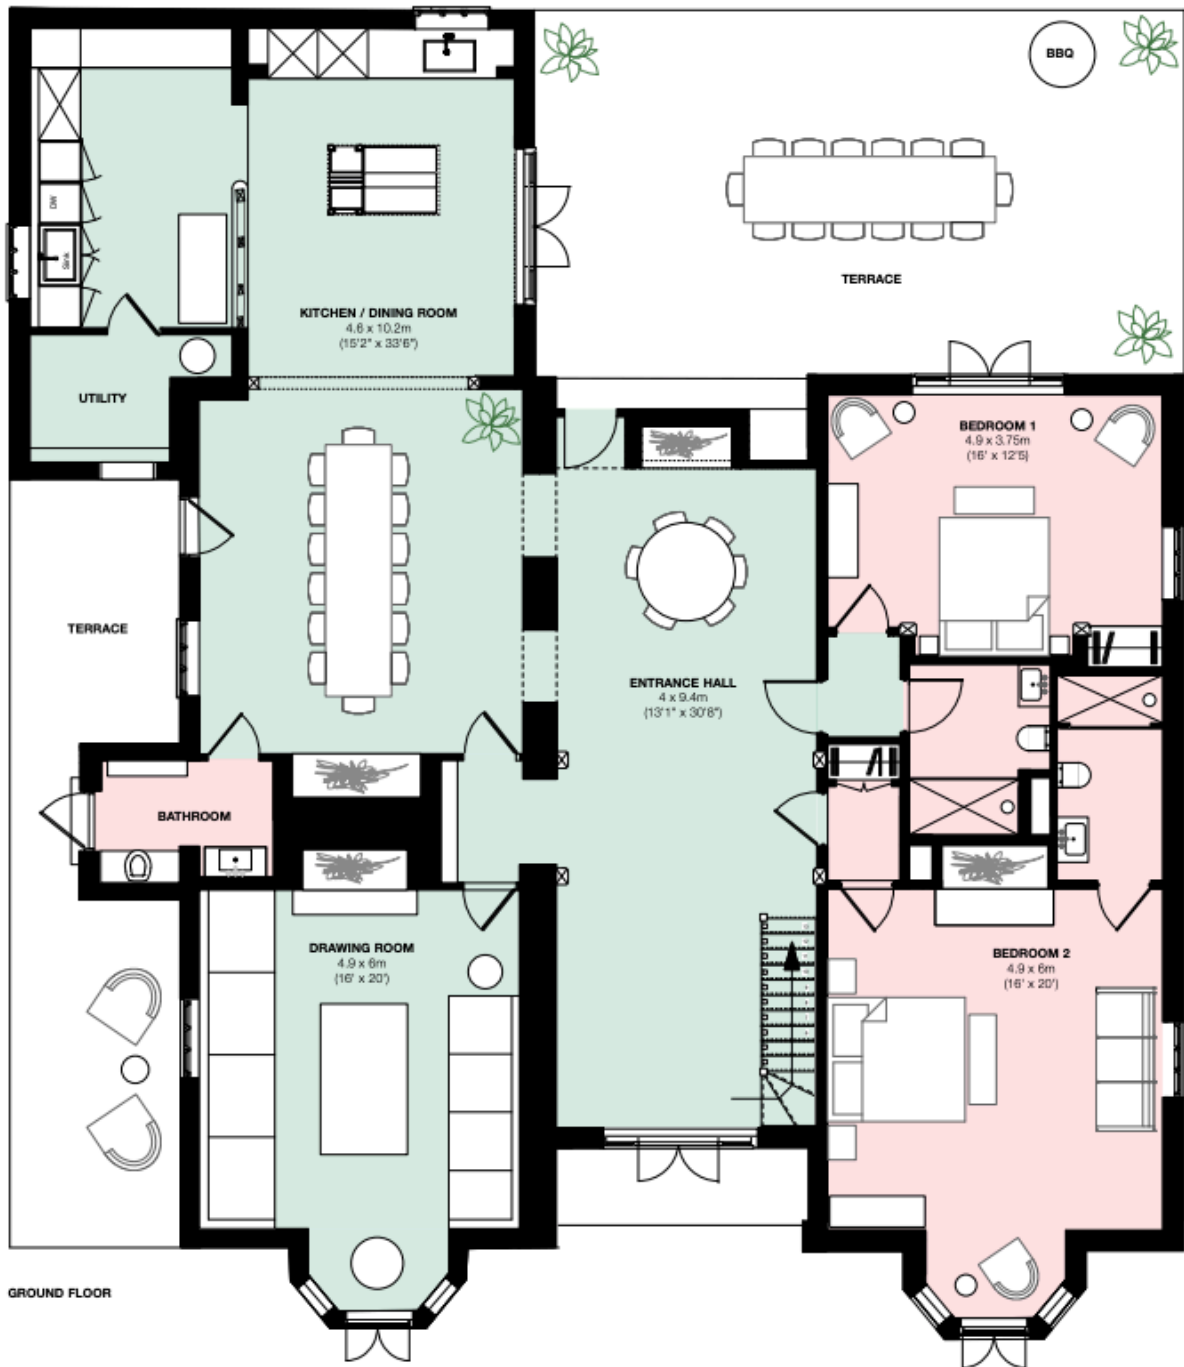

LIST OF BEDROOMS AT SUFFOLK FARMHOUSE

Pick one of six characterful bedrooms, sunny yellow or passionate red. Two of the bedrooms are on the ground floor, with the others up an oak with its bridge across the hall. Each has HD LED screens and iPod docks available if you haven't drifted off yet in your king-sized Hypnos bed. Long hot showers in a wet room, or bubble baths in copper roll top tubs.

Here's a list of all available bedrooms:

BEDROOMS – sleeps 12 in 6 bedrooms

- indicates a choice of bed configuration

Bedroom	Beds	Sleeps	Features
Bedroom 1 (Ground Floor)	King-sized bed, can be divided into two single beds •	2	En suite has a walk-in shower.
Bedroom 2 (Ground Floor)	Super King bed	2	En suite has a walk-in shower.
Bedroom 3 (First Floor)	King-sized bed	2	En suite has a walk-in shower.
Bedroom 4 (First Floor)	Super King bed, can be divided into two single beds •	2	En suite m has a bathtub with handheld shower.
Bedroom 5 (First Floor)	Super King bed, can be divided into two single beds •	2	Master suite En suite has a bathtub with handheld shower.
Bedroom 6 (First Floor)	Double bed	2	En-suite with bath.
Total		12	

Overall capacity:

- If each guest wants a private bedroom, the total capacity is 6.
- If each guest would like their own bed, the total capacity 9.

FLOOR PLANS

FIRST FLOOR