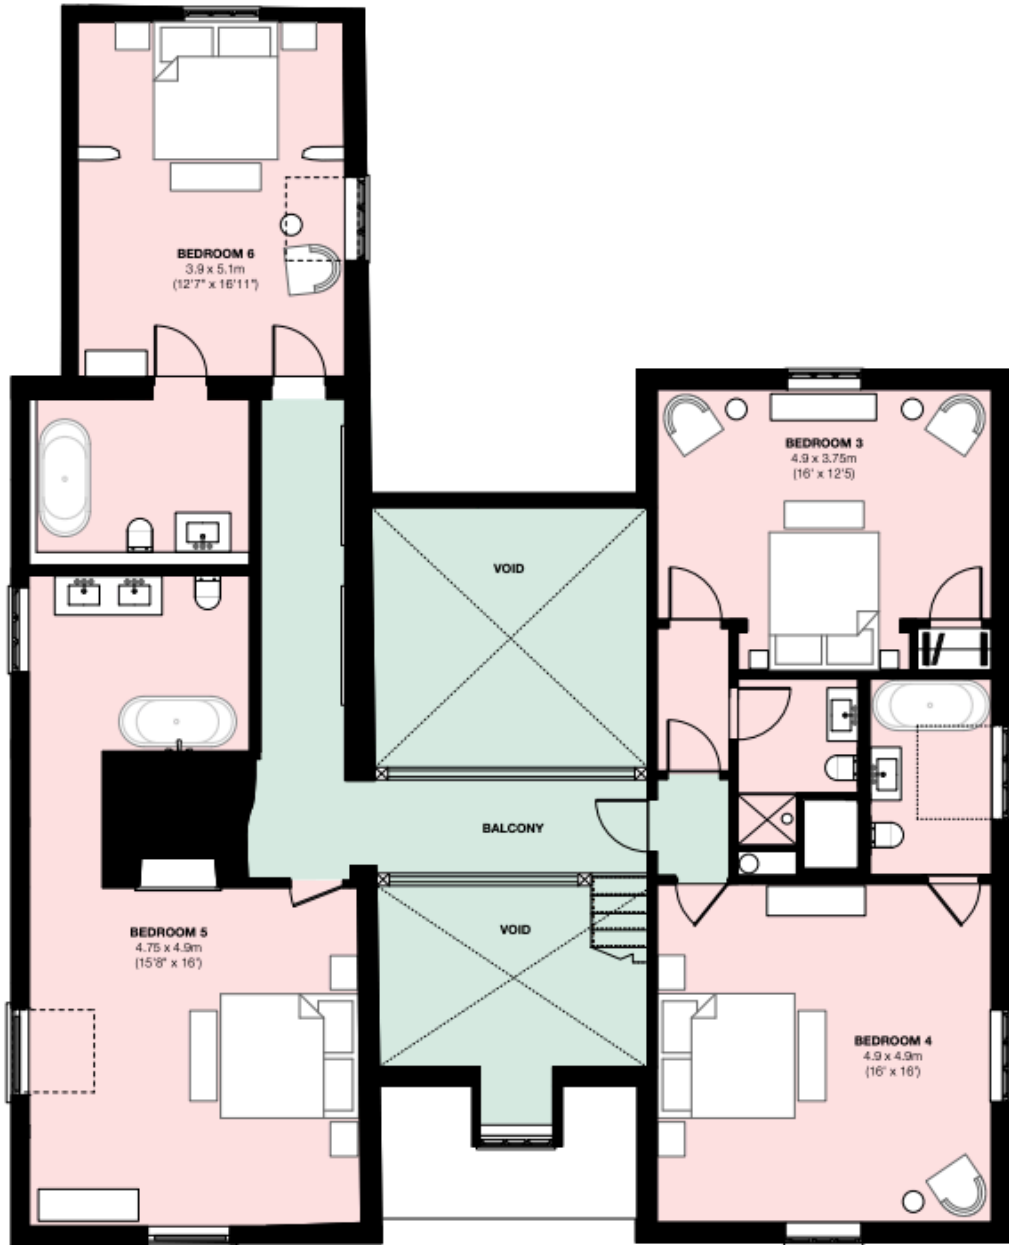

LIST OF BEDROOMS AT SUFFOLK FARMHOUSE

Pick one of six characterful bedrooms, sunny yellow or passionate red. Two of the bedrooms are on the ground floor, with the others up an oak with its bridge across the hall. Each has HD LED screens and iPod docks available if you haven't drifted off yet in your king-sized Hypnos bed. Long hot showers in a wet room, or bubble baths in copper roll top tubs.

Here's a list of all available bedrooms:

BEDROOMS – sleeps 12 in 6 bedrooms

- indicates a choice of bed configuration

Bedroom	Beds	Sleeps	Features
Bedroom 1 (Ground Floor)	King-sized bed, can be divided into two single beds •	2	En suite has a walk-in shower.
Bedroom 2 (Ground Floor)	Super King bed	2	En suite has a walk-in shower.
Bedroom 3 (First Floor)	King-sized bed	2	En suite has a walk-in shower.
Bedroom 4 (First Floor)	Super King bed, can be divided into two single beds •	2	En suite m has a bathtub with handheld shower.
Bedroom 5 (First Floor)	Super King bed, can be divided into two single beds •	2	Master suite En suite has a bathtub with handheld shower.
Bedroom 6 (First Floor)	Double bed	2	En-suite with bath.
Total		12	

Overall capacity:

- If each guest wants a private bedroom, the total capacity is 6.
- If each guest would like their own bed, the total capacity 9.

FLOOR PLANS

FIRST FLOOR