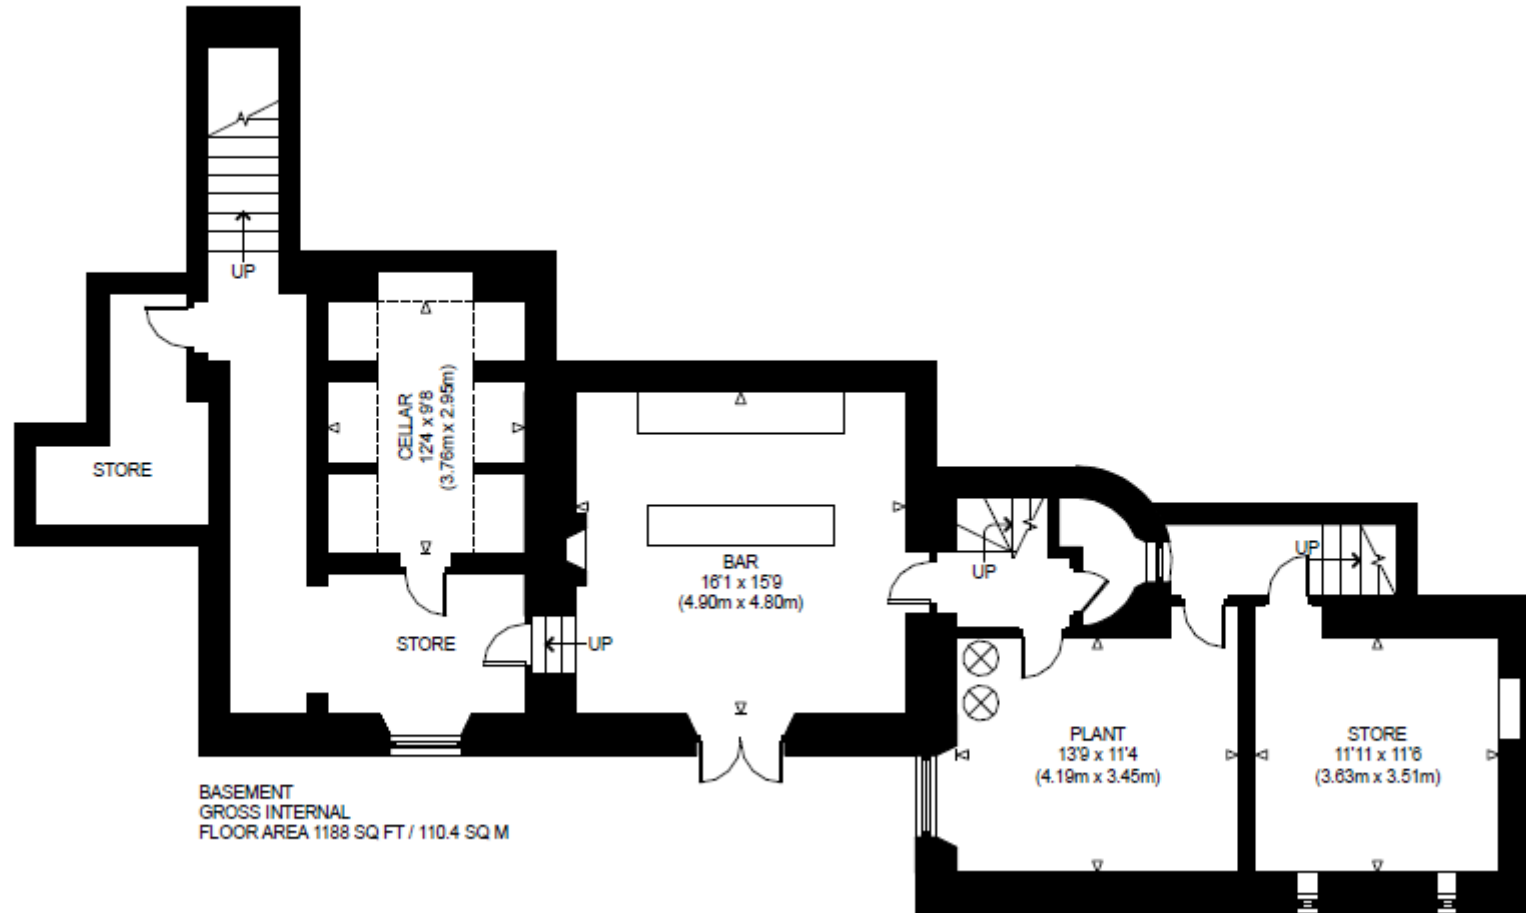

### BEDROOMS – sleeps 10 (+2\*) in 5 bedrooms

Any of the bedrooms can be set up with twin beds by prior arrangement.

Bedroom	Beds	Sleeps	Features
Murdoch Suite (first floor)  Private vestibule with lockable outer door.	Super king size bed	2	Large luxury suite with seating area and private ladies dressing area. Fitted wardrobes and safe. Smart mood lighting and working shutters. Luxury en-suite with large shower, lion claw feet roll top bath, large Georgian sink, chandeliers. Views over the Pentland Hills.
Ollies Burn (first floor)  Private vestibule with lockable outer door.	Luxury Californian king size bed	2	Private dressing area, extensive wardrobes, Smart mood lighting and working shutters. En-suite with walk-in double digital shower, Italian marble tiles and Italian double sink unit with lit mirror.
Murdoch Rising (ground floor)	King size bed	2	Discreetly designed, fully accessible suite. Harris Tweed love seat, wardrobe and working shutters. Luxury Victorian tiled en-suite with fully accessible walk-in shower. All electrical points for disabled access.
Emily's Boudoir (first floor)	Double bed	2	Single wardrobe. En-suite with walk-in shower and Victorian porcelain fittings throughout.
Marquis Chamber (first floor)  Private vestibule with lockable outer door.	Mahogany king size sleigh bed	2	Fitted wardrobes, seating area, luxury chandelier and Smart mood lighting. Luxury porcelain en-suite with walk-in shower and 3m porcelain luxury marble Italian tiles.
<b>Total</b>		<b>10 (+2*)</b>	

# FLOOR PLAN – BASEMENT

---

# FLOOR PLAN – GROUND FLOOR

GROUND FLOOR  
GROSS INTERNAL  
FLOOR AREA 4361 SQ FT / 405.1 SQ M

BIG HOUSE EXPERIENCE

# FLOOR PLAN – FIRST FLOOR

FIRST FLOOR  
GROSS INTERNAL  
FLOOR AREA 3321 SQ FT / 308.5 SQ M