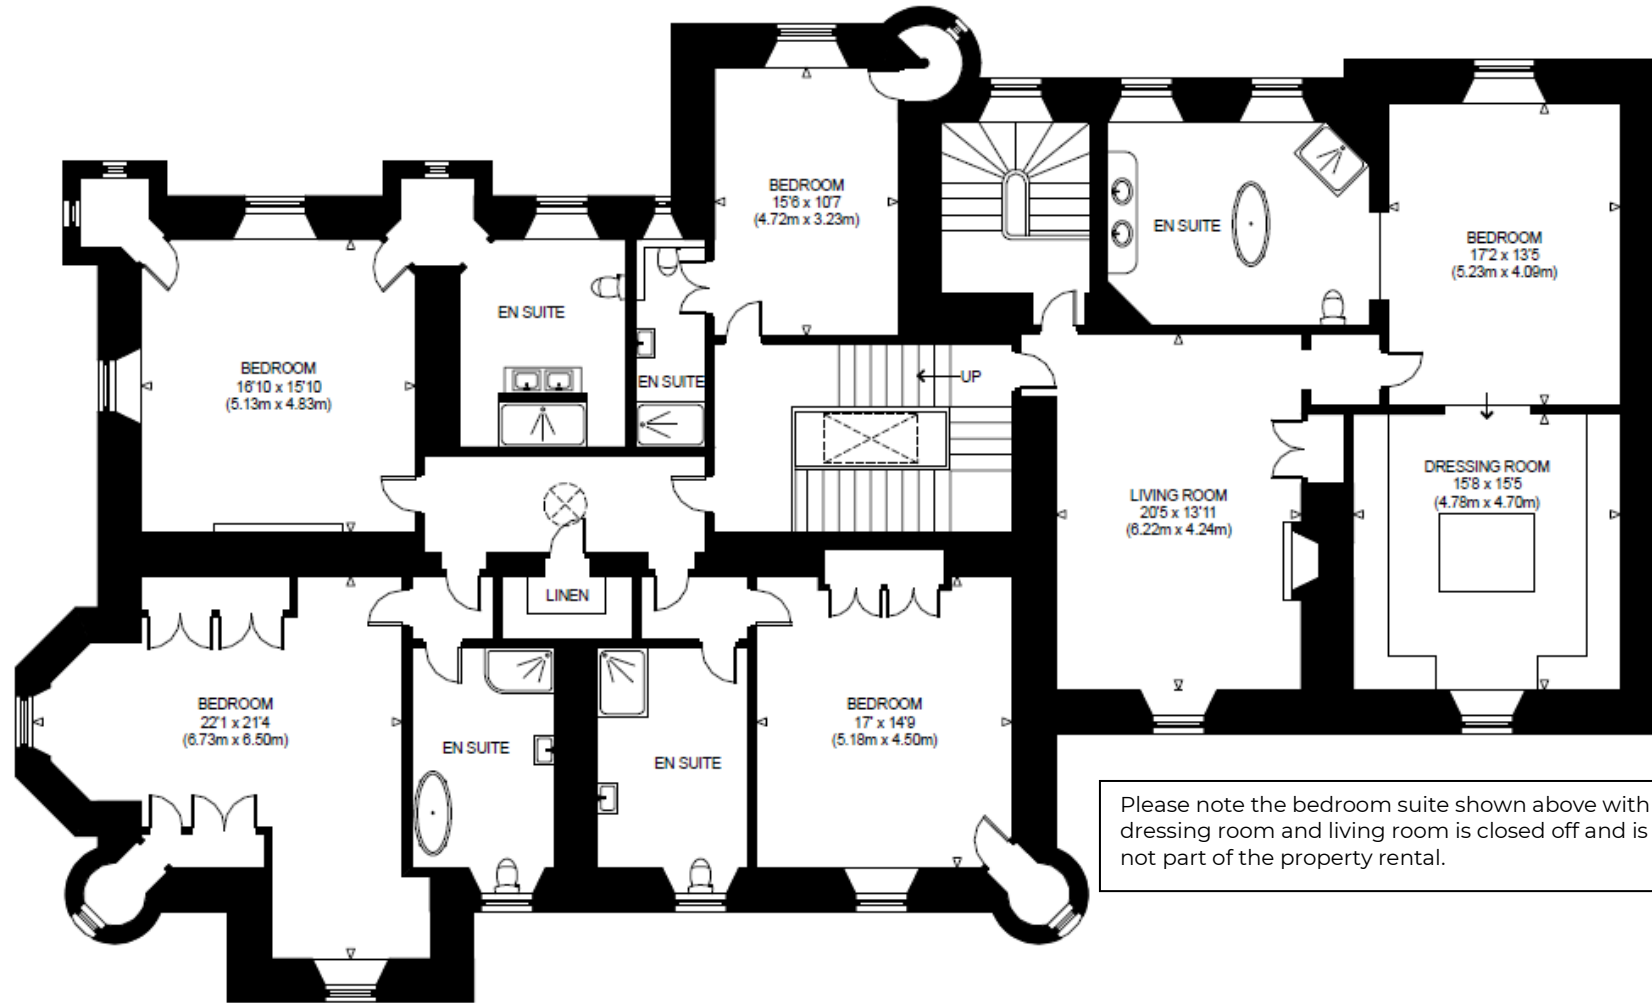

### BEDROOMS – sleeps 10 (+2\*) in 5 bedrooms

Any of the bedrooms can be set up with twin beds by prior arrangement.

Bedroom	Beds	Sleeps	Features
Murdoch Suite (first floor)  Private vestibule with lockable outer door.	Super king size bed	2	Large luxury suite with seating area and private ladies dressing area. Fitted wardrobes and safe. Smart mood lighting and working shutters. Luxury en-suite with large shower, lion claw feet roll top bath, large Georgian sink, chandeliers. Views over the Pentland Hills.
Ollies Burn (first floor)  Private vestibule with lockable outer door.	Luxury Californian king size bed	2	Private dressing area, extensive wardrobes, Smart mood lighting and working shutters. En-suite with walk-in double digital shower, Italian marble tiles and Italian double sink unit with lit mirror.
Murdoch Rising (ground floor)	King size bed	2	Discreetly designed, fully accessible suite. Harris Tweed love seat, wardrobe and working shutters. Luxury Victorian tiled en-suite with fully accessible walk-in shower. All electrical points for disabled access.
Emily's Boudoir (first floor)	Double bed	2	Single wardrobe. En-suite with walk-in shower and Victorian porcelain fittings throughout.
Marquis Chamber (first floor)  Private vestibule with lockable outer door.	Mahogany king size sleigh bed	2	Fitted wardrobes, seating area, luxury chandelier and Smart mood lighting. Luxury porcelain en-suite with walk-in shower and 3m porcelain luxury marble Italian tiles.
<b>Total</b>		<b>10 (+2*)</b>	

# FLOOR PLAN – BASEMENT

---

# FLOOR PLAN – GROUND FLOOR

GROUND FLOOR  
GROSS INTERNAL  
FLOOR AREA 4361 SQ FT / 405.1 SQ M

BIG HOUSE EXPERIENCE

# FLOOR PLAN – FIRST FLOOR

FIRST FLOOR  
GROSS INTERNAL  
FLOOR AREA 3321 SQ FT / 308.5 SQ M