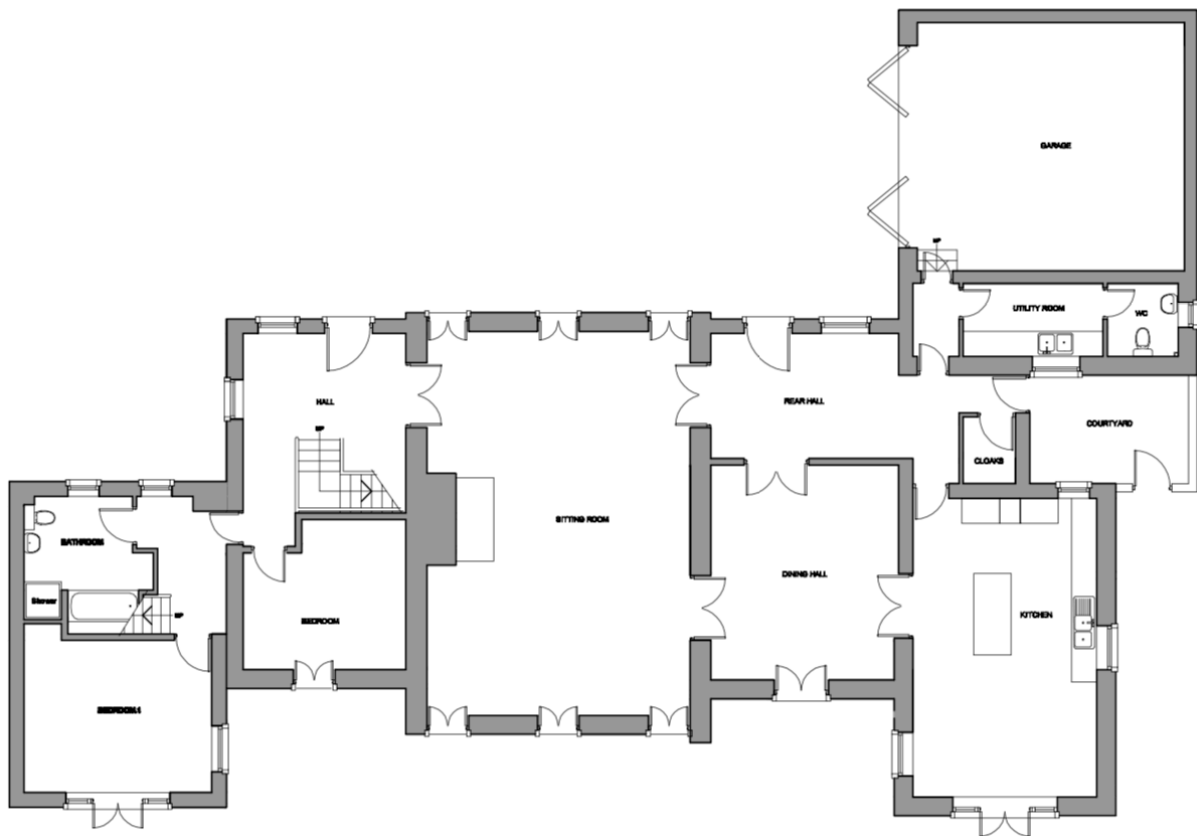

BEDROOMS – sleeps 11-13 in 6 bedrooms

Bedroom	Beds	Sleeps	Features
Bedroom 1 (Ground Floor)	King-sized bed	2	Doors to the terrace. Shared bathroom with bedroom 2, with bath and separate shower.
Bedroom 2 (Ground Floor)	King-sized bed	2	Doors to the terrace. Shared bathroom with bedroom 1, with bath and separate shower.
Bedroom 3 (First floor)	King-sized bed	2	Beautiful views of the ground. Jack and Jill shared bathroom with bedroom 4, with bath and separate shower.
Bedroom 4 (First floor)	Single $\frac{3}{4}$ size bed	1	Jack and Jill shared bathroom with bedroom 3, with bath and separate shower.

Bedroom 5 (First floor)	King-sized bed	2	Shared bathroom with bedroom 6, with bath and separate shower.
Bedroom 6 – Master Bedroom (First floor)	King-sized bed plus sofa bed for one	2-3	Huge Walk in wardrobe. Shared bathroom with bedroom 5, with bath and separate shower.
Total		11-12	

Overall Capacity:

- If each guest wants a private bedroom, the total capacity is 6.
- If each guest would like their own bed, the total capacity is 6.

GROUND FLOOR

FIRST FLOOR