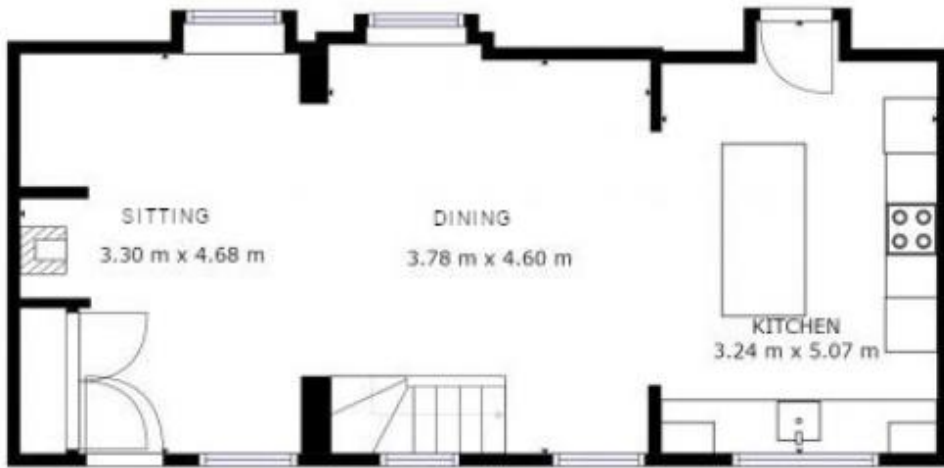

LIST OF BEDROOMS & FLOOR PLANS AT RACKENFORD ESTATE

BEDROOMS – sleeps 18 in 9 bedrooms: 6 in the Main Hall and 3 in the East Wing

Bedroom	Beds	Sleeps	Features
Main Hall			
Master Bedroom (first floor)	King size bed	2	Smart TV. Balcony overlooking the lake and parkland. Ensuite with freestanding bath and separate shower.
West Wing (first floor)	King size bed	2	Smart TV. Balcony overlooking the lake and parkland. Ensuite shower room.
Bunk Room (first floor)	Bunk beds	2	Ensuite with bath with shower overhead.
Monkey Room (first floor)	Double bed	2	Smart TV. Ensuite shower room.
Hummingbird Room (first floor)	Double bed	2	Smart TV. Ensuite with bath and separate shower.
Lake View Room (first floor)	King size bed	2	Smart TV. Ensuite with bath and separate shower.
East Wing (adjoining the Main Hall with separate access)			
Master Bedroom (first floor)	Double bed	2	Smart TV. Ensuite shower room.
Twin Room (first floor)	Twin beds	2	Shared family bathroom with bath with shower over.
Agapanthus Room (first floor)	Double bed	2	Shared family bathroom with bath with shower over.
Total		18	

Please note, none of the king size or double beds are zip and link, so cannot be configured as twin beds.

FLOOR PLANS – MAIN HALL (ground floor)

GROUND FLOOR

FLOOR PLANS – MAIN HALL (first floor)

FIRST FLOOR

FLOOR PLANS – EAST WING

GROUND FLOOR

FIRST FLOOR