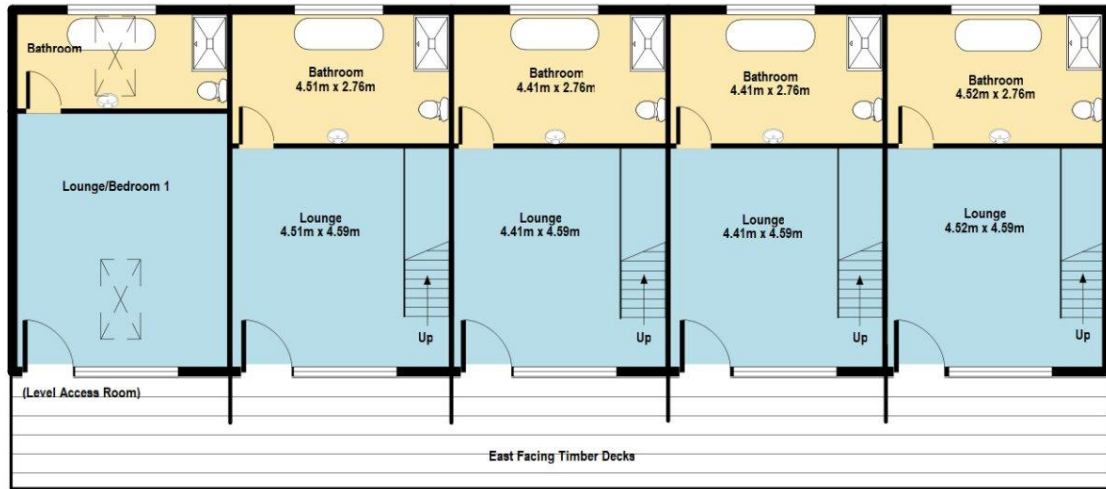

FLOORPLANS – ANNEXE

Ground Floor