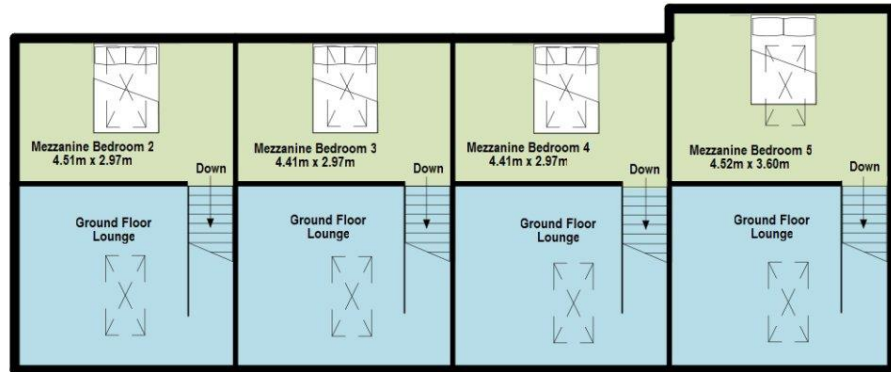

Bedroom	Beds	Sleeps	Features
Bedroom 6 (Farmhouse)	King size double	2 (+1)	<p>Situated in the main farmhouse, this first-floor king size bedroom overlooks the front gardens and is decorated in an eclectic moody style with velvet armchair seating.</p> <p>This room has a large en-suite bathroom with bath, separate shower and wc/basin.</p> <p>This room can accommodate a complimentary travel cot for a child under two or a blow up bed for children up to 12 (additional charge for blow up bed*).</p>
Bedroom 7 (Farmhouse)	King size double	2	<p>Situated in the main farmhouse, this elegantly decorated king size bedroom overlooks the front garden and features original art prints from the owner's collection.</p> <p>This room has access to a shared bathroom a few steps away or a downstairs shared shower room.</p> <p>This room cannot accommodate extra beds or cots.</p>
Bedroom 8 (Farmhouse)	King size double	2 (+2)	<p>Situated in the main farmhouse, this king size bedroom overlooks the mini orchard and fields and is decorated in a contemporary style with botanical wallpaper.</p> <p>This room has access to a shared bathroom outside the room and a shared downstairs shower room.</p> <p>This room can accommodate a complimentary travel cot for a child under two, or up to two single blow up beds for children up to 12 (additional charge for blow up beds*).</p>
Bedroom 9 (Farmhouse)	Double	2	<p>Situated in the main farmhouse, this double bedroom overlooks the rear garden with views and is decorated in a contemporary style.</p> <p>This room has access to a shared bathroom outside the room and a shared downstairs shower room.</p> <p>This room cannot accommodate extra beds or cots but is ideal for younger guests using existing beds.</p>
Total		18 (+8*)	

FLOORPLANS – MAIN HOUSE

Ground Floor

First Floor

FLOORPLANS – ANNEXE

Ground Floor

First Floor