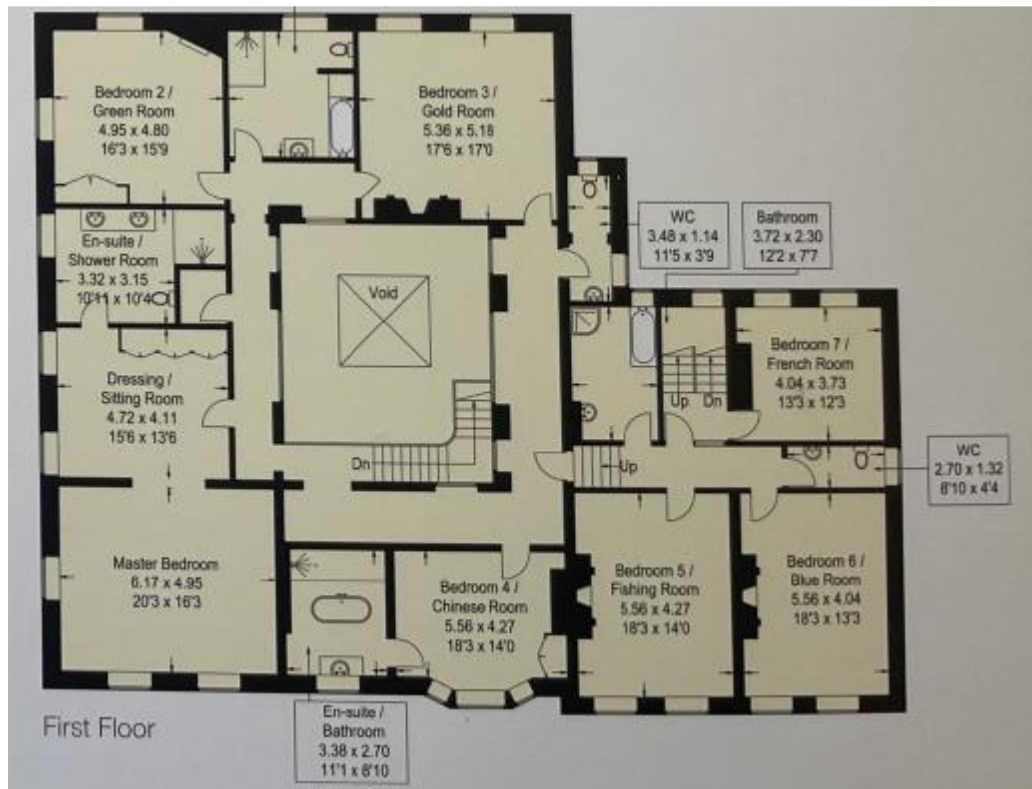

First Floor