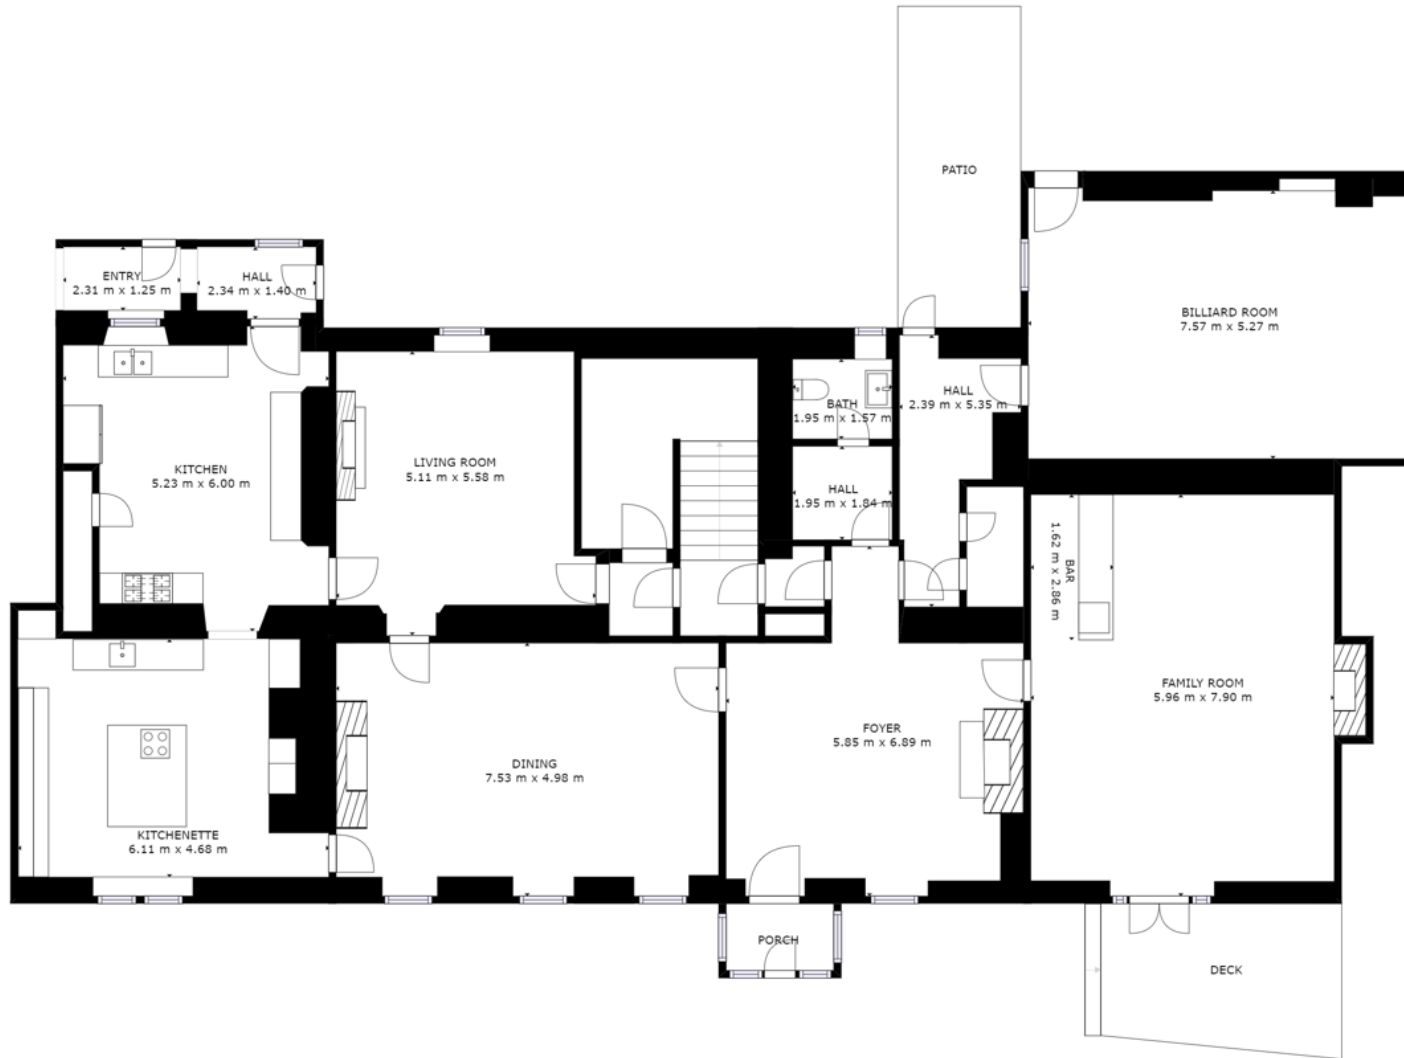

## LIST OF BEDROOMS & FLOOR PLANS AT MADOC MANOR

### BEDROOMS – sleeps 21 in 10 bedrooms

● indicates a choice of bed configuration

Bedroom	Beds	Sleeps	Features
Morfa (First floor)	Super king size bed, (can be divided into two single beds) ●	2	En-suite shower room.
Castell Coch (First floor)	Super king size bed, (can be divided into two single beds) ●	2	En-suite shower room.
Y Llyn (First floor)	Super king size bed, (can be divided into two single beds) ●	2	En-suite shower room.
Y Frenni (First floor)	Super king size bed	2	En-suite shower room. Bridal suite.
Y Llyfrgell (First floor)	Super king size bed, (can be divided into two single beds) ● plus one single bed	3	En-suite shower room.
Y Dderwen (First floor)	Super king size bed, (can be divided into two single beds) ●	2	Shared family bathroom with deep bath. Connecting room to Neuadd.
Neuadd (First floor)	Super king size bed, (can be divided into two single beds) ●	2	Shared family bathroom with deep bath. Connecting room to Y Dderwen.
Cwm Meigan (Second floor)	King size bed	2	Shared shower room.
Gnol (Second floor)	King size bed	2	Shared shower room.
Penrallt (Second floor)	Super king size bed, (can be divided into two single beds) ●	2	Shared shower room.
<b>Total</b>		<b>21</b>	

# FLOOR PLANS – ground floor

FLOOR PLANS – first floor

FLOOR PLANS – second floor

---