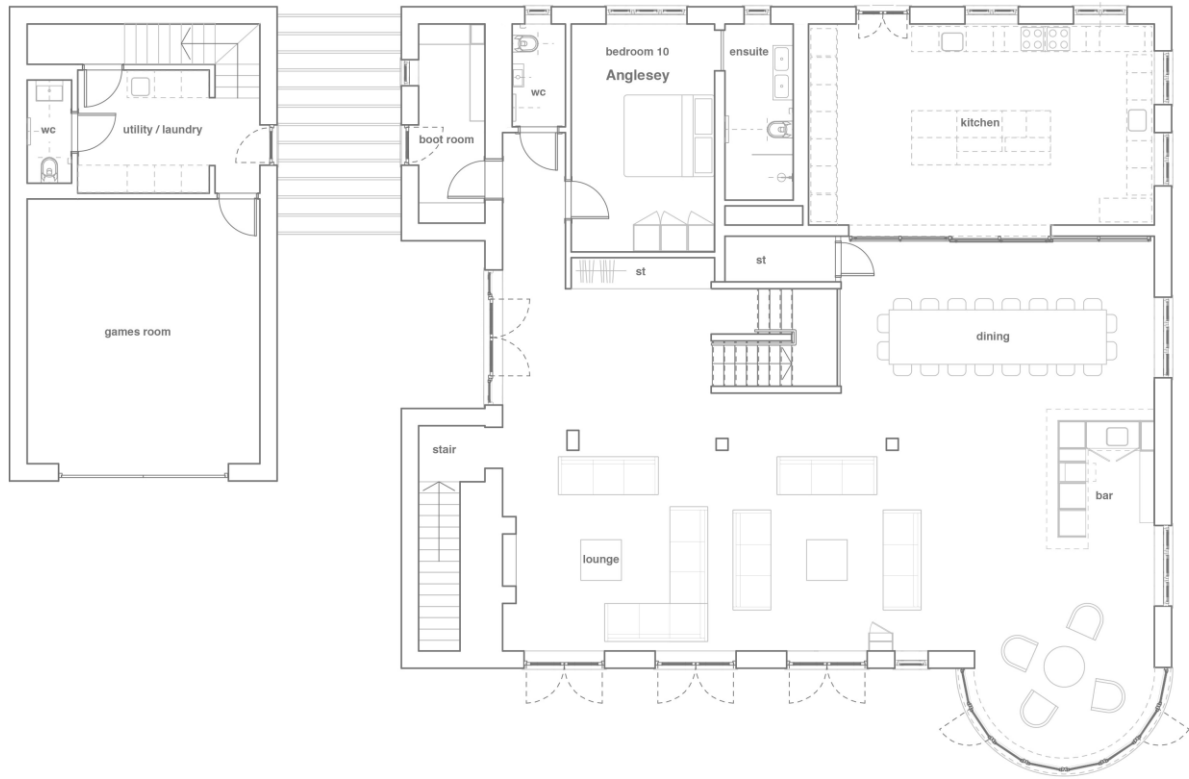

GROUND FLOOR – LULWORTH HOUSE