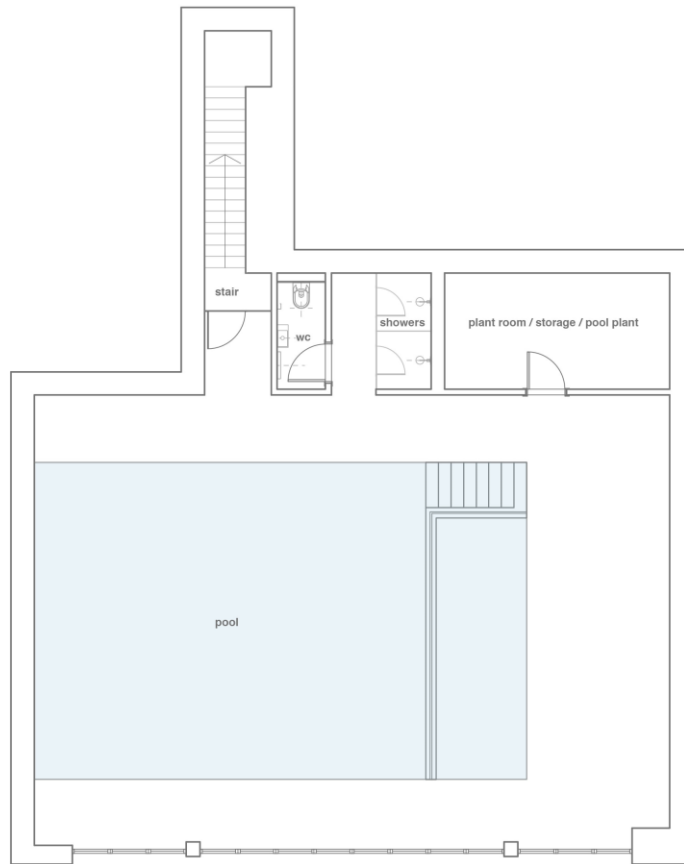

THE GROUNDS

Lulworth House is situated in a very privileged position overlooking the sea on this incredible piece of coastland. The house is accessed via a private and exclusive no road with electric gates offering security and privacy.

The grounds are designed to perfectly benefit from the incredible sea views. The ideal place to enjoy a glass of wine as the sun goes down.

BEDROOMS – sleeps 20 in 10 bedrooms

Bedroom	Beds	Sleeps	Features
Anglesey (Ground Floor)	2	Super-king bed	En-suite with walk-in wet room shower. This bedroom is ideal for elderly guests, being located on the ground floor.
Clacton-on-Sea (First Floor)	2	Super-king bed	En-suite walk-in wet room shower. Outstanding views across the cove.
Whitley Bay (First Floor)	2	Super-king bed	En-suite walk-in wet room and a roll-top bath. Excellent views.
Tenby (First Floor)	2	Super-king bed	En-suite walk-in wet room shower.
Penzance (First Floor)	2	Super-king bed	En-suite walk-in wet room shower and twin sinks.
Swanage (First Floor)	2	Super-king bed	En-suite walk-in wet room shower.
Broadstairs (First Floor)	2	Super-king bed	En-suite walk-in wet room shower.
Hunstanton (Second Floor)	2	Super-king bed	En-suite walk-in wet room shower.
Cleethorpes (Second Floor)	2	Super-king bed	En-suite walk-in wet room shower.
Saltburn (Second Floor)	2	Super-king bed	En-suite with walk-in wet room shower and a roll-top bath.
Total	20		

LOWER GROUND FLOOR – LULWORTH HOUSE