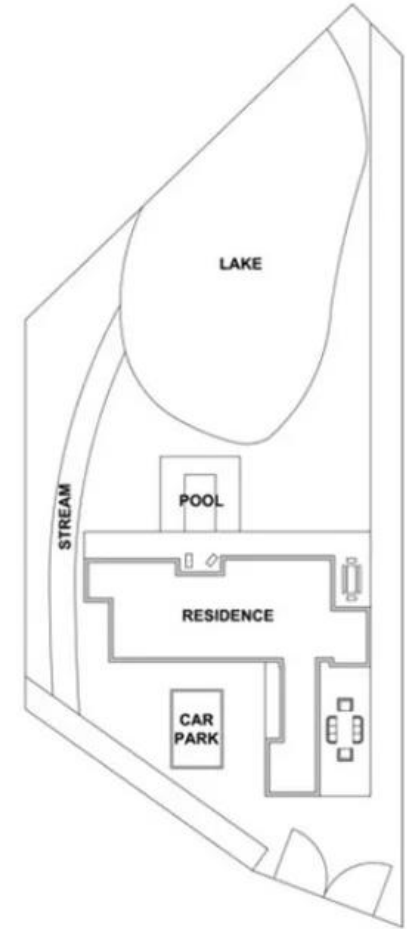

## LIST OF BEDROOMS & FLOOR PLANS AT CHALKSTREAM RETREAT

BEDROOMS – sleeps 14 in 7 bedrooms

Bedroom	Beds	Sleeps	Features
Bedroom 1 (ground floor)	King size bed	2	Ensuite shower room.
Bedroom 2 (ground floor)	King size bed	2	Ensuite shower room.
Bedroom 3 (ground floor)	King size bed	2	Ensuite shower room.
Bedroom 4 (ground floor)	King size bed	2	Ensuite shower room.
Bedroom 5 (ground floor)	King size bed	2	Ensuite shower room. Terrace access.
Bedroom 6 (first floor)	King size bed	2	Ensuite shower room. Seating area. Lake view.
Master Suite (first floor)	King size bed	2	Ensuite shower room. Separate lounge. Lake view.
<b>Total</b>		<b>14</b>	

# FLOOR PLANS & SITE PLAN

**GROUND FLOOR**  
TOTAL APPROXIMATE AREA  
3967.79 sq. ft.  
(368.62 sq. m)

**FIRST FLOOR**  
TOTAL APPROXIMATE AREA  
713.32 sq. ft.  
(66.27 sq. m)

**NOT TO SCALE**

**SITE PLAN**