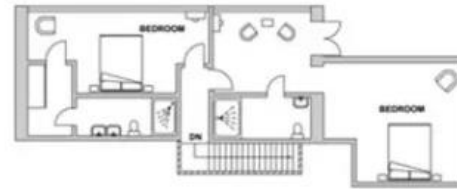

FIRST FLOOR
TOTAL APPROXIMATE AREA
713.32 sq. ft.
(66.27 sq. m)