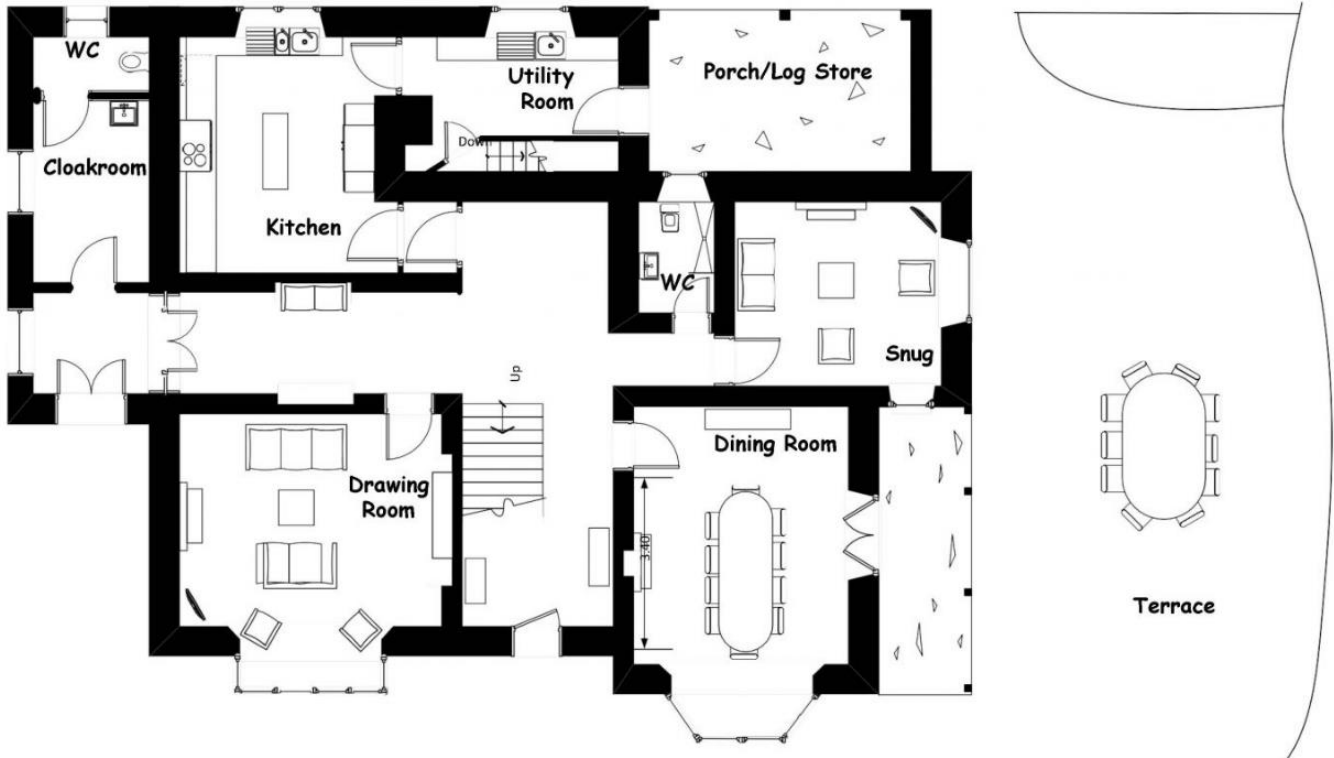

FLOOR PLANS

GROUND FLOOR