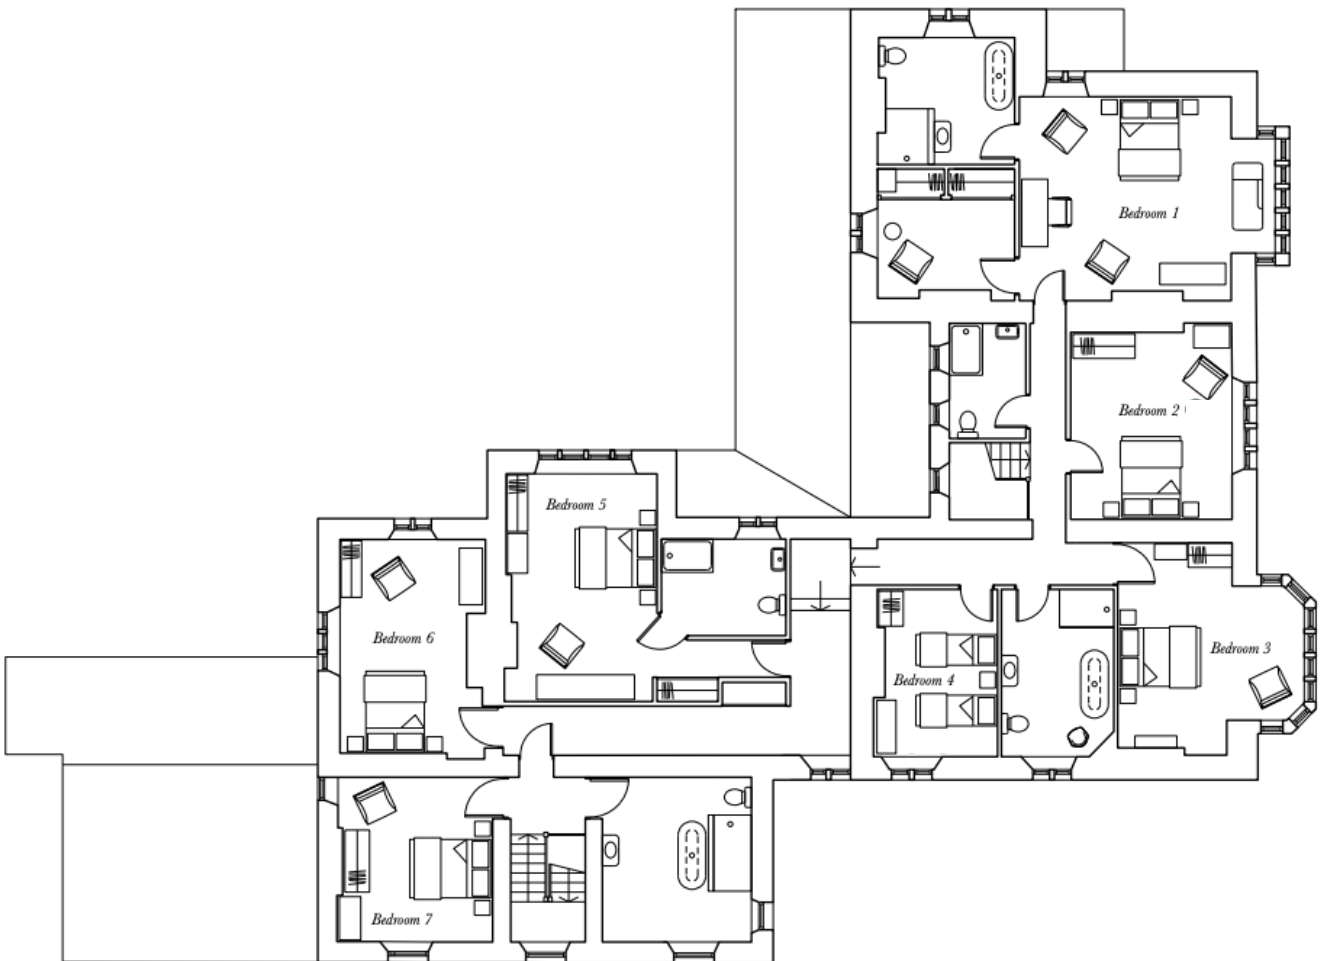

## LIST OF BEDROOMS AT NETHERSTONE HALL

BEDROOMS – sleeps 16 in 8 bedrooms

Bedroom	Beds	Sleeps	Features
Bedroom 1 (First floor)	Superking	2	Ensuite with shower and bath. Separate dressing room.
Bedroom 2 (First floor)	King size bed	2	Shower room across the landing.
Bedroom 3 (First floor)	King size bed	2	Shared bathroom with bedroom 4. Walk-in shower and bath.
Bedroom 4 (First floor)	Superking – can be divided into two single beds	2	Shared bathroom with bedroom 3. Walk-in shower and bath.
Bedroom 5 (First floor)	Superking bed	2	Ensuite shower room.
Bedroom 6 (First floor)	King size bed	2	Large shared bathroom with bedroom 7. The bathroom is off the landing from bed 7 and has a freestanding bath and walk in shower.
Bedroom 7 - (First floor)	King size bed	2	Large shared bathroom with bedroom 6. The bathroom is off the landing from bed 7 and has a freestanding bath and walk in shower.
Bedroom 8 (Ground floor)	Superking – can be divided into two single beds	2	Ensuite shower room.
<b>Total</b>		<b>16</b>	

BIG HOUSE EXPERIENCE