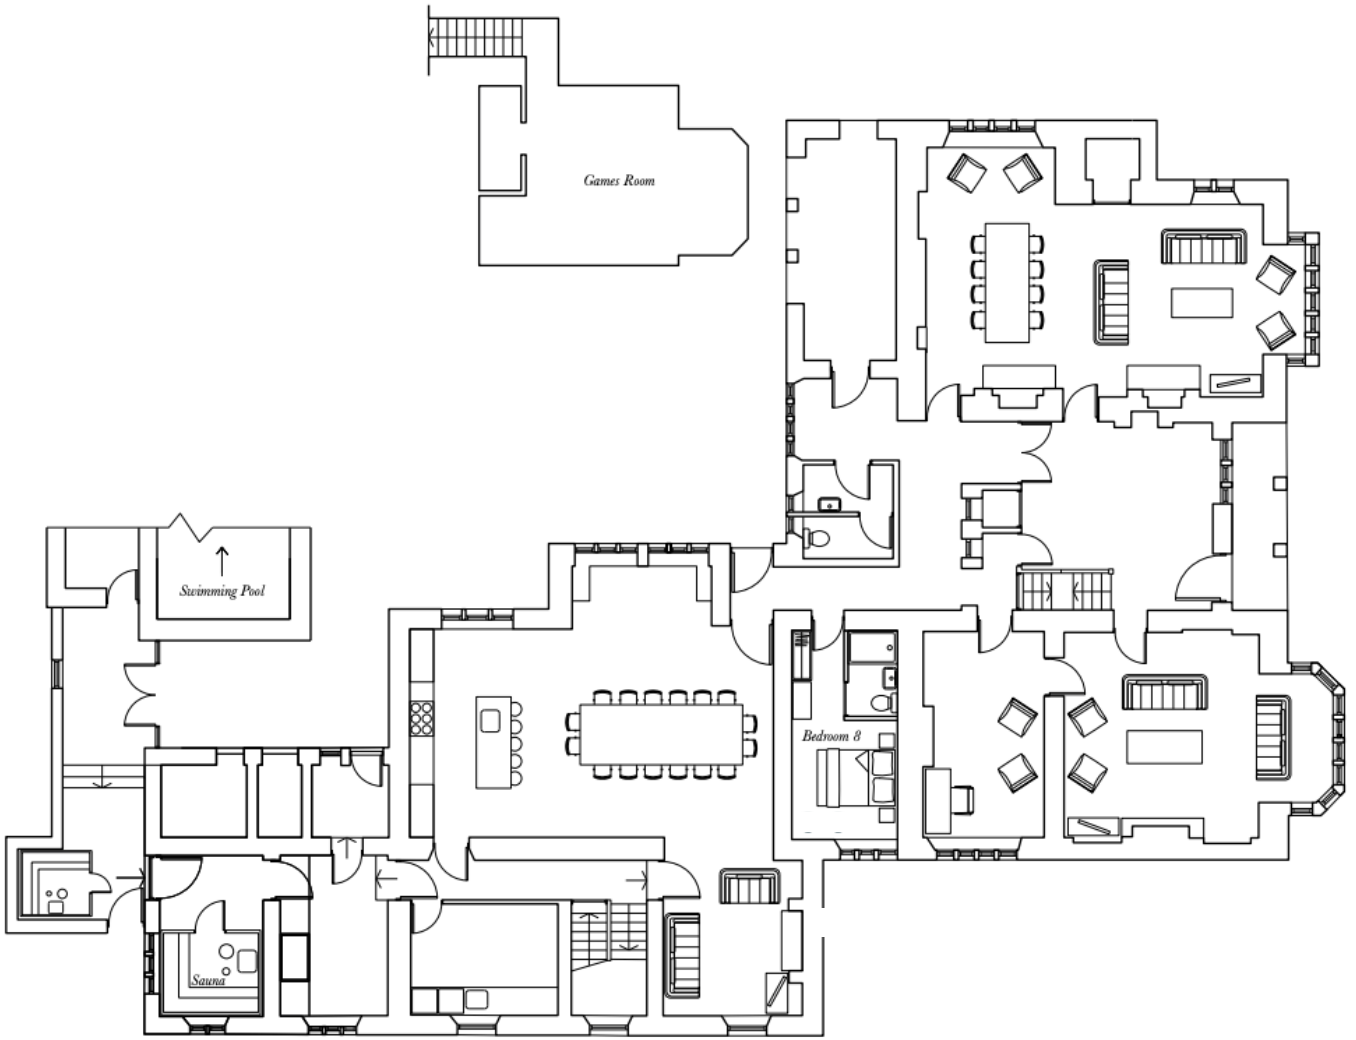

## LIST OF BEDROOMS AT NETHERSTONE HALL

BEDROOMS – sleeps 16 in 8 bedrooms

Bedroom	Beds	Sleeps	Features
Bedroom 1 (First floor)	Superking	2	Ensuite with shower and bath. Separate dressing room.
Bedroom 2 (First floor)	King size bed	2	Shower room across the landing.
Bedroom 3 (First floor)	King size bed	2	Shared bathroom with bedroom 4. Walk-in shower and bath.
Bedroom 4 (First floor)	Superking – can be divided into two single beds	2	Shared bathroom with bedroom 3. Walk-in shower and bath.
Bedroom 5 (First floor)	Superking bed	2	Ensuite shower room.
Bedroom 6 (First floor)	King size bed	2	Large shared bathroom with bedroom 7. The bathroom is off the landing from bed 7 and has a freestanding bath and walk in shower.
Bedroom 7 - (First floor)	King size bed	2	Large shared bathroom with bedroom 6. The bathroom is off the landing from bed 7 and has a freestanding bath and walk in shower.
Bedroom 8 (Ground floor)	Superking – can be divided into two single beds	2	Ensuite shower room.
<b>Total</b>		<b>16</b>	