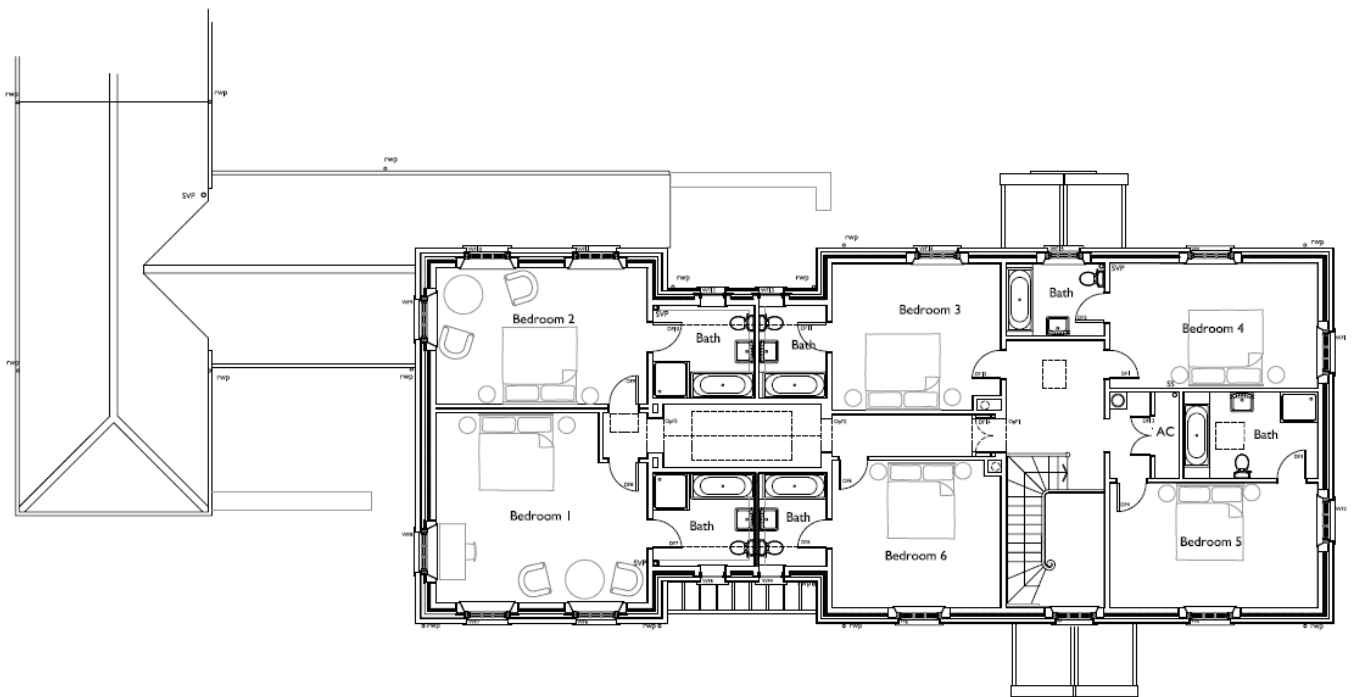

LIST OF BEDROOMS & FLOOR PLANS AT BARLEMOOR HOUSE

BEDROOMS – sleeps 18 in 9 bedrooms

● indicates a choice of bed configuration

Bedroom	Beds	Sleeps	Features
1 Ricksy Ball (First floor, main house)	Super king size four poster bed	2	Free-standing cast iron bath, separate shower.
2 Hoar Oak (First floor, main house)	Super king size four poster bed	2	Free-standing cast iron bath, separate shower.
3 Exe Head (First floor, main house)	Super king size bed	2	Marble clad bathroom with very large bath with shower over.
4 Trout Hill (First floor, main house)	Super king size bed	2	Marble clad wet room with double-ended bath with shower over.
5 Cow Castle (First floor, main house)	King size four poster bed	2	Free-standing double ended bath, large basin, separate shower.
6 Deer Park (First floor, main house)	King size brass bed	2	Very large bath with shower over.
7 Pinkery (Stables)	King size bed	2	Double ended bath, separate shower.
8 Prayway (Stables)	King size bed (can be divided into two single beds) ●	2	Double ended bath, separate shower.
9 Buscombe (Stables)	Antique oak twin beds	2	Double ended bath, separate shower.
Total		18	

GROUND FLOOR PLAN (main house)

FIRST FLOOR PLAN (main house)

FLOOR PLAN (stables)