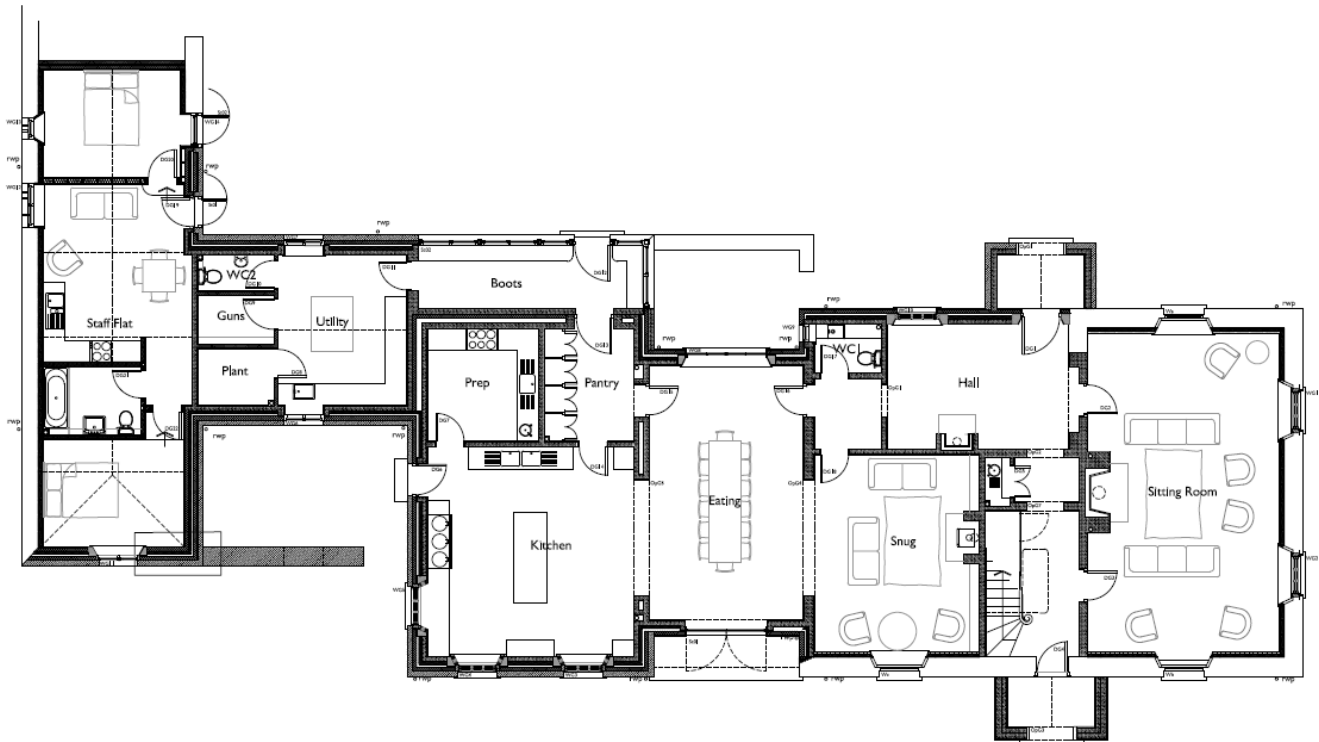

LIST OF BEDROOMS & FLOOR PLANS AT BARLEMOOR HOUSE

BEDROOMS – sleeps 18 in 9 bedrooms

● indicates a choice of bed configuration

Bedroom	Beds	Sleeps	Features
1 Ricksy Ball (First floor, main house)	Super king size four poster bed	2	Free-standing cast iron bath, separate shower.
2 Hoar Oak (First floor, main house)	Super king size four poster bed	2	Free-standing cast iron bath, separate shower.
3 Exe Head (First floor, main house)	Super king size bed	2	Marble clad bathroom with very large bath with shower over.
4 Trout Hill (First floor, main house)	Super king size bed	2	Marble clad wet room with double-ended bath with shower over.
5 Cow Castle (First floor, main house)	King size four poster bed	2	Free-standing double ended bath, large basin, separate shower.
6 Deer Park (First floor, main house)	King size brass bed	2	Very large bath with shower over.
7 Pinkery (Stables)	King size bed	2	Double ended bath, separate shower.
8 Prayway (Stables)	King size bed (can be divided into two single beds) ●	2	Double ended bath, separate shower.
9 Buscombe (Stables)	Antique oak twin beds	2	Double ended bath, separate shower.
Total		18	

GROUND FLOOR PLAN (main house)

FIRST FLOOR PLAN (main house)

FLOOR PLAN (stables)