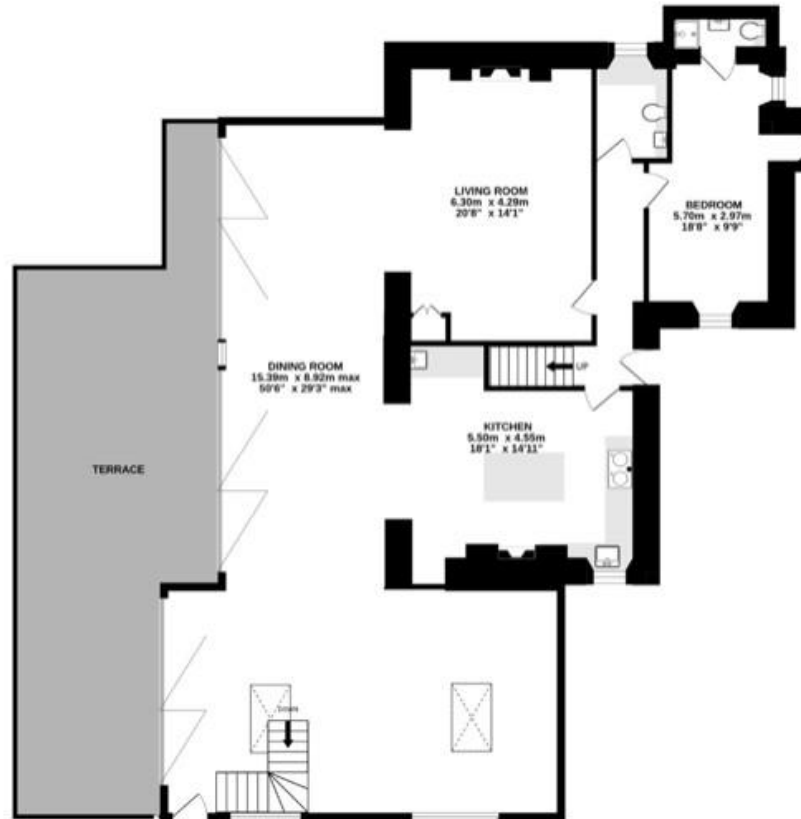

## LIST OF BEDROOMS & FLOOR PLANS AT TREGAN HOUSE

BEDROOMS – sleeps 12 (+2\*) in 5 bedrooms

---

● indicates a choice of bed configuration

Bedroom	Beds	Sleeps	Features
Bedroom 1 (ground floor)	Super king size bed (can be divided into two single beds) ● plus bunk beds	2-4	Ensuite shower room.
Bedroom 2 (first floor)	Super king size bed (can be divided into two single beds) ●	2	Sea view. Private balcony. Ensuite shower room.
Bedroom 3 (first floor)	Super king size bed (can be divided into two single beds) ●	2	Sea view. Private balcony. Ensuite shower room.
Bedroom 4 (first floor)	Super king size bed (can be divided into two single beds) ●	2	Ensuite shower room.
Bedroom 5 (first floor)	Twin beds	2	Access to family bathroom (across the other side of the landing) with bath and separate shower.
<b>Total</b>		<b>12</b>	

\*There is a double sofa bed that can be set up in the basement studio to accommodate an extra two guests (no additional charge).

# FLOOR PLANS

**BASEMENT**  
46.6 sq.m. (501 sq.ft.) approx.

**GROUND FLOOR**  
160.5 sq.m. (1727 sq.ft.) approx.

**1ST FLOOR**  
82.0 sq.m. (882 sq.ft.) approx.