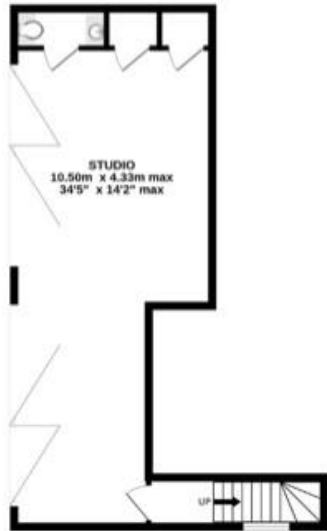

## LIST OF BEDROOMS & FLOOR PLANS AT TREGAN HOUSE

BEDROOMS – sleeps 12 (+2\*) in 5 bedrooms

---

● indicates a choice of bed configuration

Bedroom	Beds	Sleeps	Features
Bedroom 1 (ground floor)	Super king size bed (can be divided into two single beds) ● plus bunk beds	2-4	Ensuite shower room.
Bedroom 2 (first floor)	Super king size bed (can be divided into two single beds) ●	2	Sea view. Private balcony. Ensuite shower room.
Bedroom 3 (first floor)	Super king size bed (can be divided into two single beds) ●	2	Sea view. Private balcony. Ensuite shower room.
Bedroom 4 (first floor)	Super king size bed (can be divided into two single beds) ●	2	Ensuite shower room.
Bedroom 5 (first floor)	Twin beds	2	Access to family bathroom (across the other side of the landing) with bath and separate shower.
<b>Total</b>		<b>12</b>	

\*There is a double sofa bed that can be set up in the basement studio to accommodate an extra two guests (no additional charge).

# FLOOR PLANS

**BASEMENT**  
46.6 sq.m. (501 sq.ft.) approx.

**GROUND FLOOR**  
160.5 sq.m. (1727 sq.ft.) approx.

**1ST FLOOR**  
82.0 sq.m. (882 sq.ft.) approx.