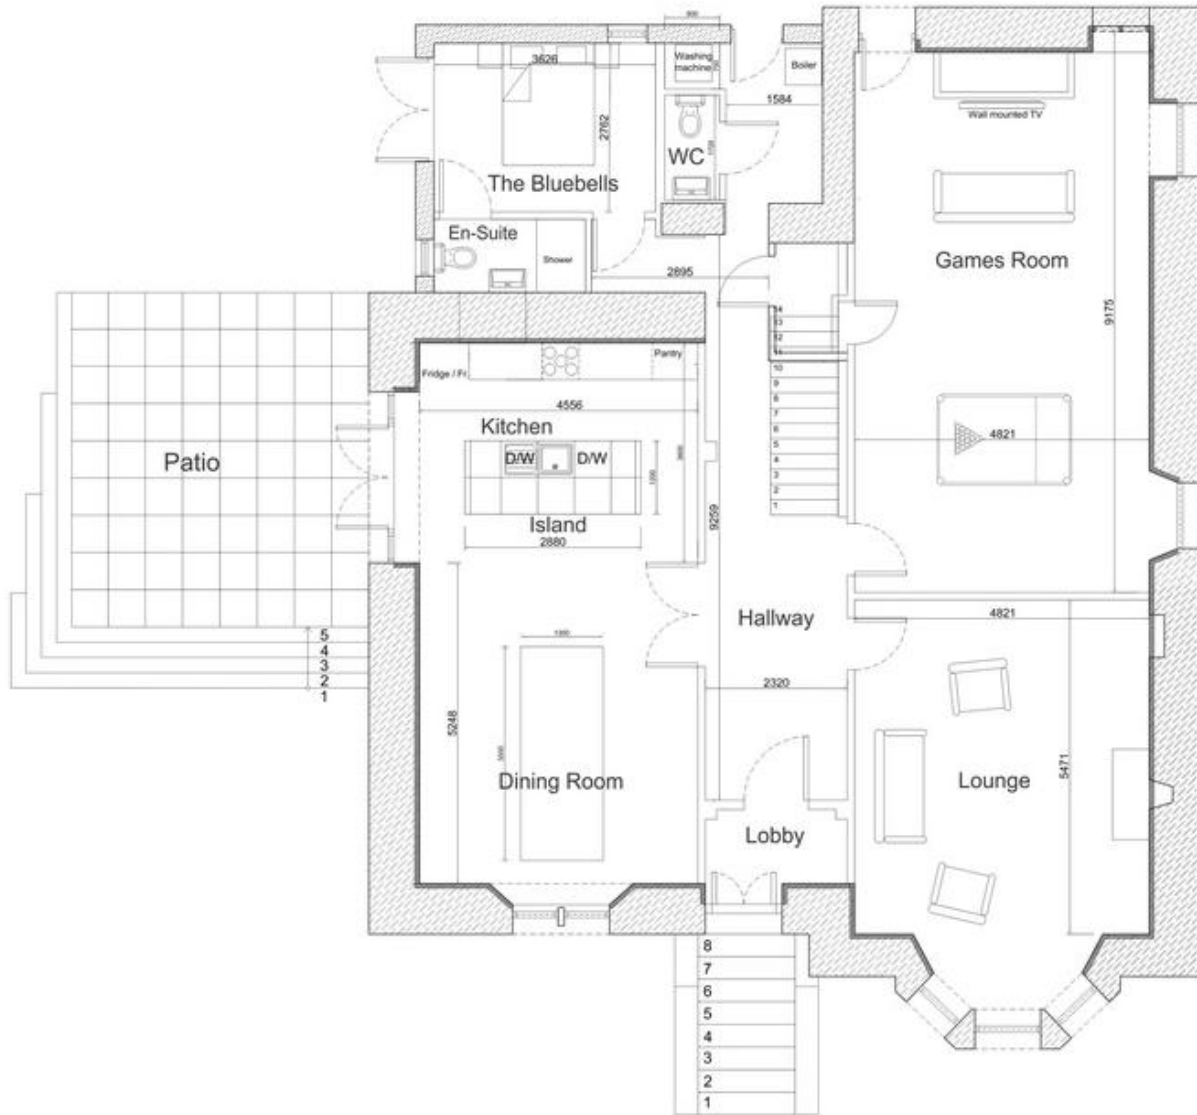

LIST OF BEDROOMS & FLOOR PLANS AT KYLEVIEW MANOR

BEDROOMS – sleeps 18 in 8 bedrooms

Bedroom	Beds	Sleeps	Features
The Bluebells (ground floor)	King double	2	Ground floor at rear. Ensuite with shower. French doors to garden.
Danny Wilson (first floor)	Two single beds (can be moved together to make a super king size bed)*	2	Side and northern Kyles views. Ensuite with shower.
The Proclaimers (first floor)	Super king double or twin	2	Side and northern Kyles views. Ensuite with shower.
Deacon Blue (first floor)	Super king double or twin	2	Front of the house with views of the Kyles of Bute. Ensuite with shower.
The Waterboys (first floor)	Super king double or twin	2	Front of the house with views of the Kyles of Bute. Ensuite with shower.
Orange Juice (first floor)	King double	2	Side and southern views of the Kyles of Bute. Ensuite with shower.
Love & Money (second floor)	King double or twin + single + single	4	Rear view. Shared use of large family bathroom with bath and separate shower.
Aztec Camera (second floor)	Two single beds (can be moved together to make a super king size bed)*	2	Front facing view of the Kyles of Bute. Shared use of large family bathroom with bath and separate shower.
Total		18	

*Please note that while the two single beds can be moved together to make a super king double, the headboards are fixed and so will be off centre.

A 15% discount is available for groups of 12 and under. This excludes some peak dates such as summer and Christmas holidays. The two bedrooms on the second floor (Love and Money and Aztec Camera) will be closed off.

FLOOR PLANS – ground floor

FLOOR PLANS – first floor

FLOOR PLANS – second floor