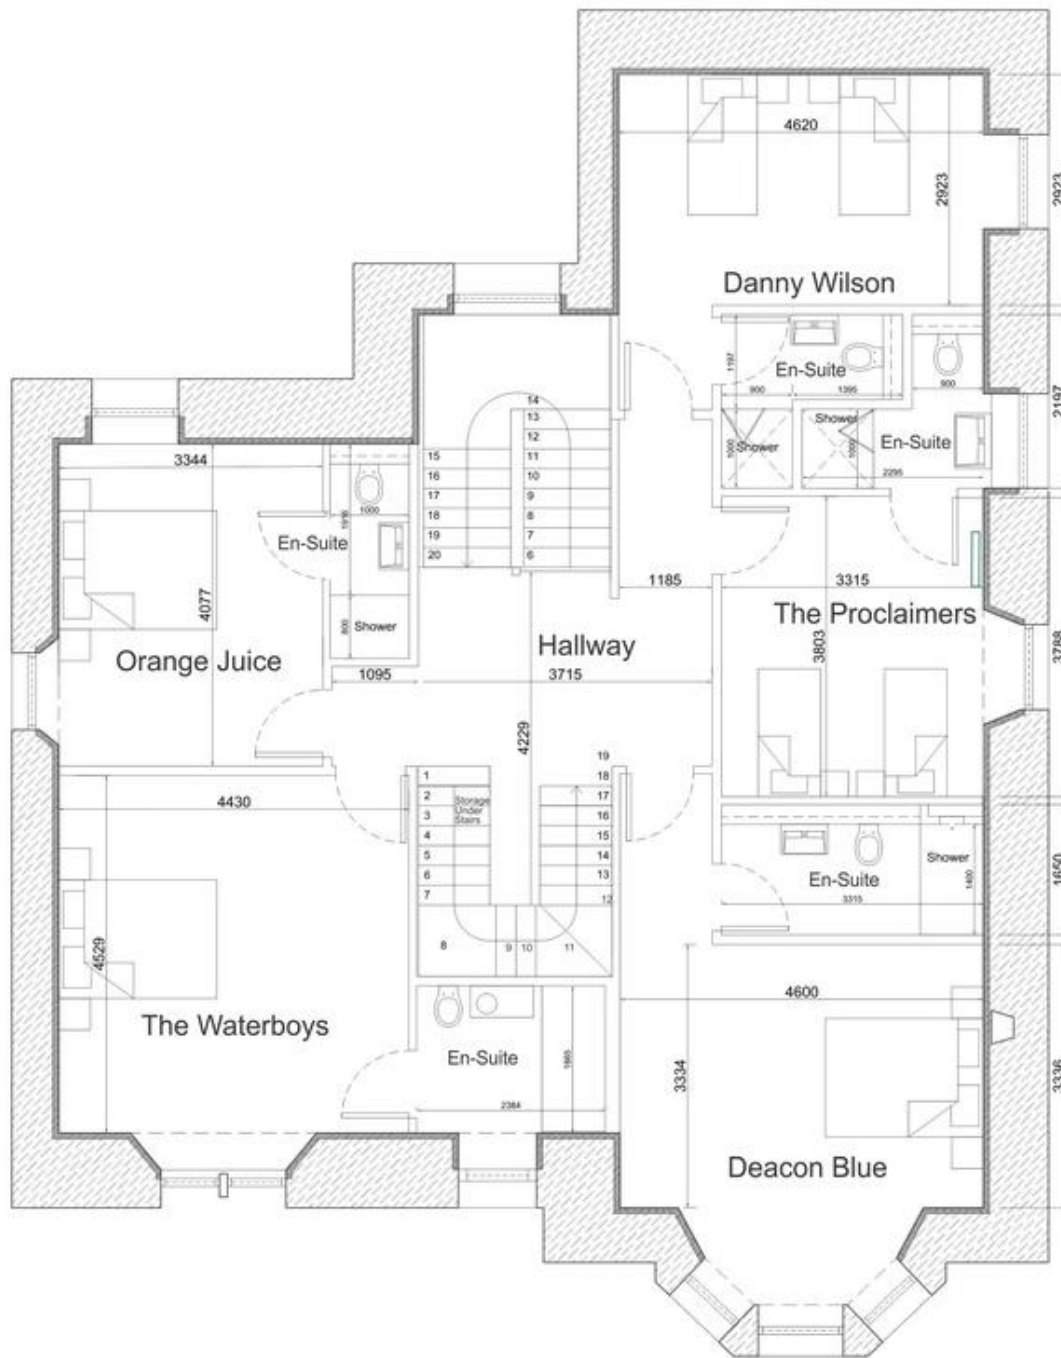

LIST OF BEDROOMS & FLOOR PLANS AT KYLEVIEW MANOR

BEDROOMS – sleeps 18 in 8 bedrooms

Bedroom	Beds	Sleeps	Features
The Bluebells (ground floor)	King double	2	Ground floor at rear. Ensuite with shower. French doors to garden.
Danny Wilson (first floor)	Two single beds (can be moved together to make a super king size bed)*	2	Side and northern Kyles views. Ensuite with shower.
The Proclaimers (first floor)	Super king double or twin	2	Side and northern Kyles views. Ensuite with shower.
Deacon Blue (first floor)	Super king double or twin	2	Front of the house with views of the Kyles of Bute. Ensuite with shower.
The Waterboys (first floor)	Super king double or twin	2	Front of the house with views of the Kyles of Bute. Ensuite with shower.
Orange Juice (first floor)	King double	2	Side and southern views of the Kyles of Bute. Ensuite with shower.
Love & Money (second floor)	King double or twin + single + single	4	Rear view. Shared use of large family bathroom with bath and separate shower.
Aztec Camera (second floor)	Two single beds (can be moved together to make a super king size bed)*	2	Front facing view of the Kyles of Bute. Shared use of large family bathroom with bath and separate shower.
Total		18	

*Please note that while the two single beds can be moved together to make a super king double, the headboards are fixed and so will be off centre.

A 15% discount is available for groups of 12 and under. This excludes some peak dates such as summer and Christmas holidays. The two bedrooms on the second floor (Love and Money and Aztec Camera) will be closed off.

FLOOR PLANS – ground floor

FLOOR PLANS – first floor

FLOOR PLANS – second floor