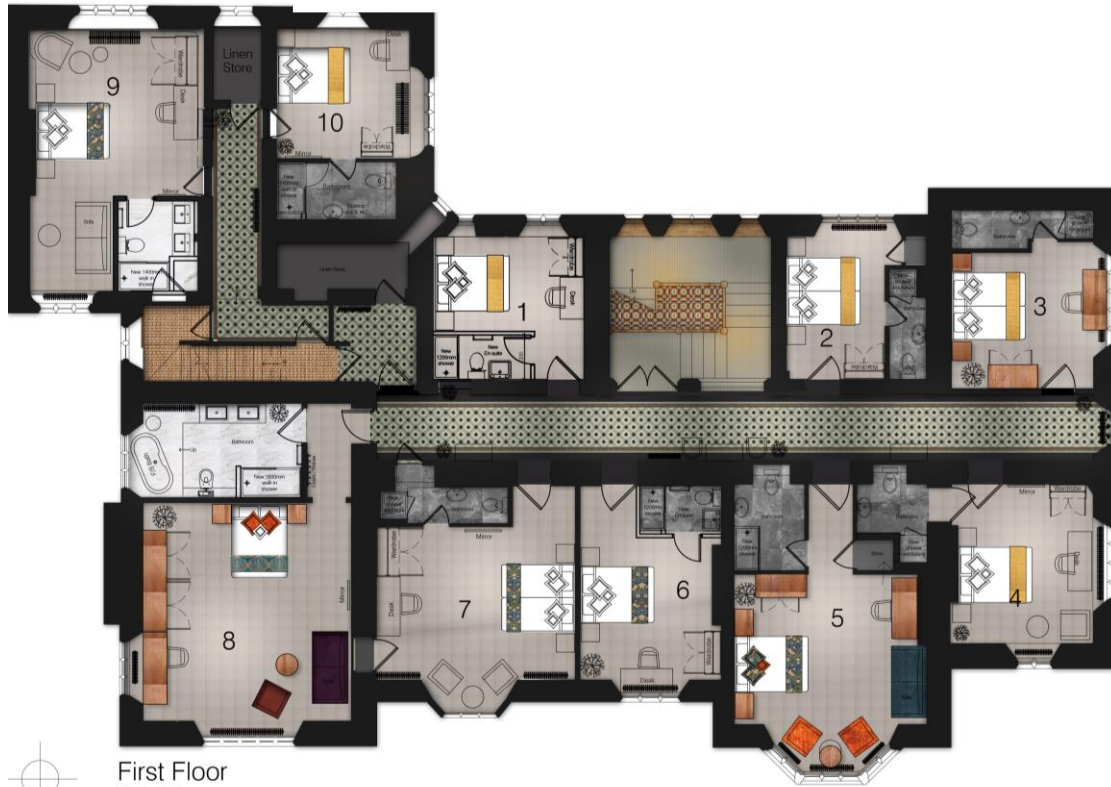

First Floor