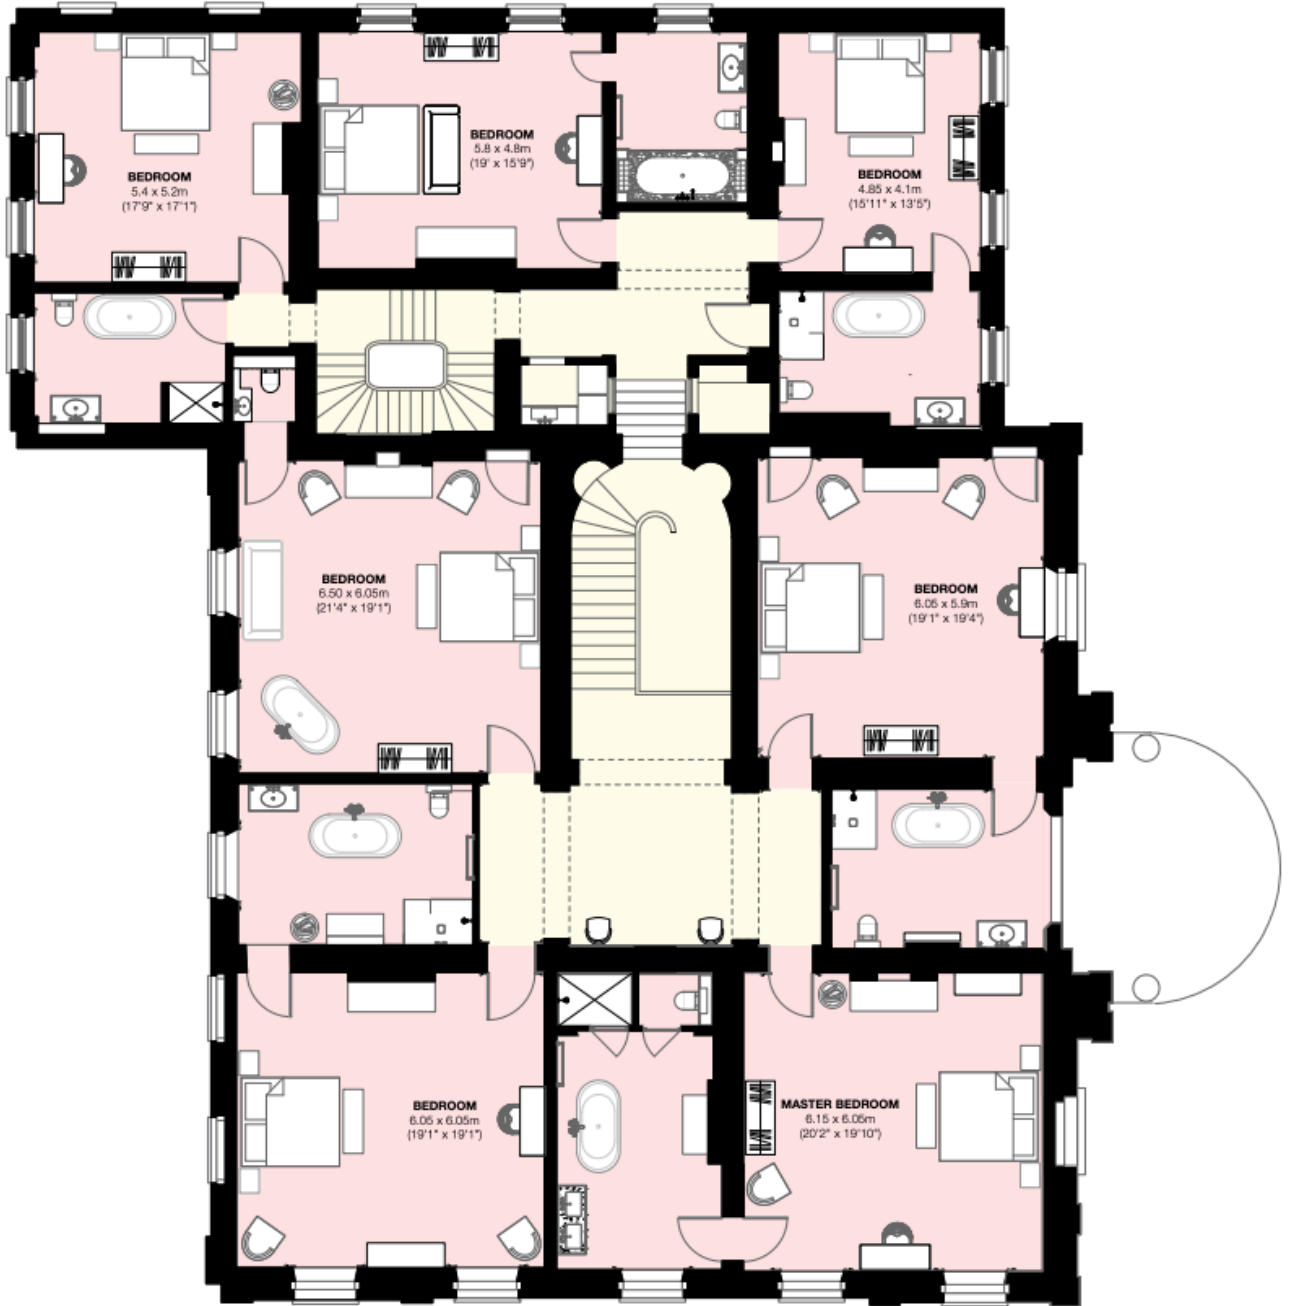

Here's a list of the principle rooms in the Manor:

- Drawing Room
- Moroccan Room
- Library
- Dining Room
- Kitchen/Breakfast Room
- Courtyard
- Orangery

In the basement:

- Vaulted Hall
- Gym
- Wine Cellar
- Games Room
- Cinema Room

BEDROOMS – sleeps 27 in 13 bedrooms

- indicates a choice of bed configuration

Bedroom	Beds	Sleeps	Features
Gunroom (Ground Floor)	Super king, can be divided into two single beds •	2	En-suite with bath and shower
Colonel Brooks (First Floor)	Super king	2	En-suite with bath and shower
Burton (First Floor)	Super king	2	En-suite with bath and shower
Dolls House (First Floor)	Super king, can be divided into two single beds •	2	En-suite with bath and shower

Copper Bath (First Floor)	Super king, can be divided into two single beds •	2	En-suite with bath
Midsummer (First Floor)	Super king, can be divided into two single beds •	2	En-suite with bath and shower
Court (First Floor)	Super king, can be divided into two single beds •	2	En-suite with shower
Tartan (First Floor)	Super king, can be divided into two single beds •	2	En-suite with bath and shower
Cedar (Second Floor)	Super king, can be divided into two single beds •	2	Shared bathroom with nearby room bath and shower
Sayer (Second Floor)	Super king, can be divided into two single beds •	2	En-suite with shower
Yox (Second Floor)	Super king, can be divided into two single beds •	2	Shared bathroom nearby room with bath and shower
Diana (Second Floor)	Super king, can be divided into two single beds •	2	En suite with shower
Portico (Second Floor)	Super king	2	En suite with shower and bath
Total		27	

Overall capacity:

- If each guest wants a private bedroom, the total capacity is 12.
- If each guest would like their own bed, the total capacity

FLOOR PLANS

FIRST FLOOR

SECOND FLOOR

BIG HOUSE EXPERIENCE

BASEMENT FLOOR