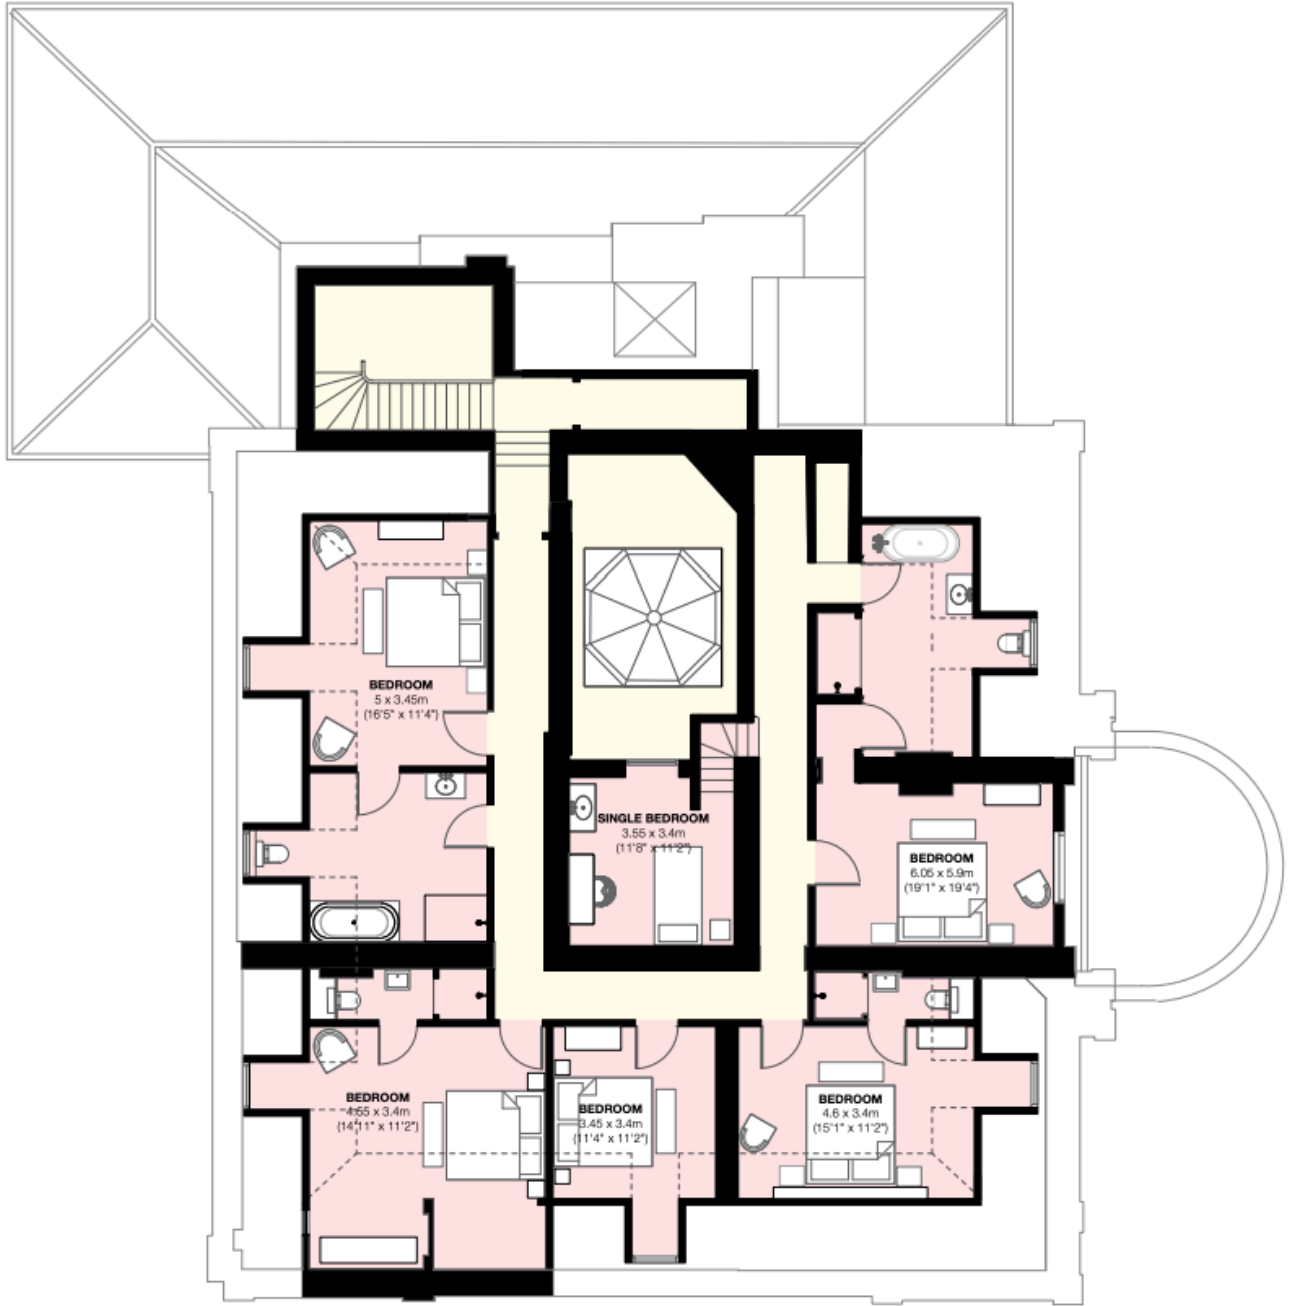

Here's a list of the principle rooms in the Manor:

- Drawing Room
- Moroccan Room
- Library
- Dining Room
- Kitchen/Breakfast Room
- Courtyard
- Orangery

In the basement:

- Vaulted Hall
- Gym
- Wine Cellar
- Games Room
- Cinema Room

BEDROOMS – sleeps 27 in 13 bedrooms

- indicates a choice of bed configuration

Bedroom	Beds	Sleeps	Features
Gunroom (Ground Floor)	Super king, can be divided into two single beds •	2	En-suite with bath and shower
Colonel Brooks (First Floor)	Super king	2	En-suite with bath and shower
Burton (First Floor)	Super king	2	En-suite with bath and shower
Dolls House (First Floor)	Super king, can be divided into two single beds •	2	En-suite with bath and shower

Copper Bath (First Floor)	Super king, can be divided into two single beds •	2	En-suite with bath
Midsummer (First Floor)	Super king, can be divided into two single beds •	2	En-suite with bath and shower
Court (First Floor)	Super king, can be divided into two single beds •	2	En-suite with shower
Tartan (First Floor)	Super king, can be divided into two single beds •	2	En-suite with bath and shower
Cedar (Second Floor)	Super king, can be divided into two single beds •	2	Shared bathroom with nearby room bath and shower
Sayer (Second Floor)	Super king, can be divided into two single beds •	2	En-suite with shower
Yox (Second Floor)	Super king, can be divided into two single beds •	2	Shared bathroom nearby room with bath and shower
Diana (Second Floor)	Super king, can be divided into two single beds •	2	En suite with shower
Portico (Second Floor)	Super king	2	En suite with shower and bath
Total		27	

Overall capacity:

- If each guest wants a private bedroom, the total capacity is 12.
- If each guest would like their own bed, the total capacity

FLOOR PLANS

FIRST FLOOR

SECOND FLOOR

BIG HOUSE EXPERIENCE

BASEMENT FLOOR