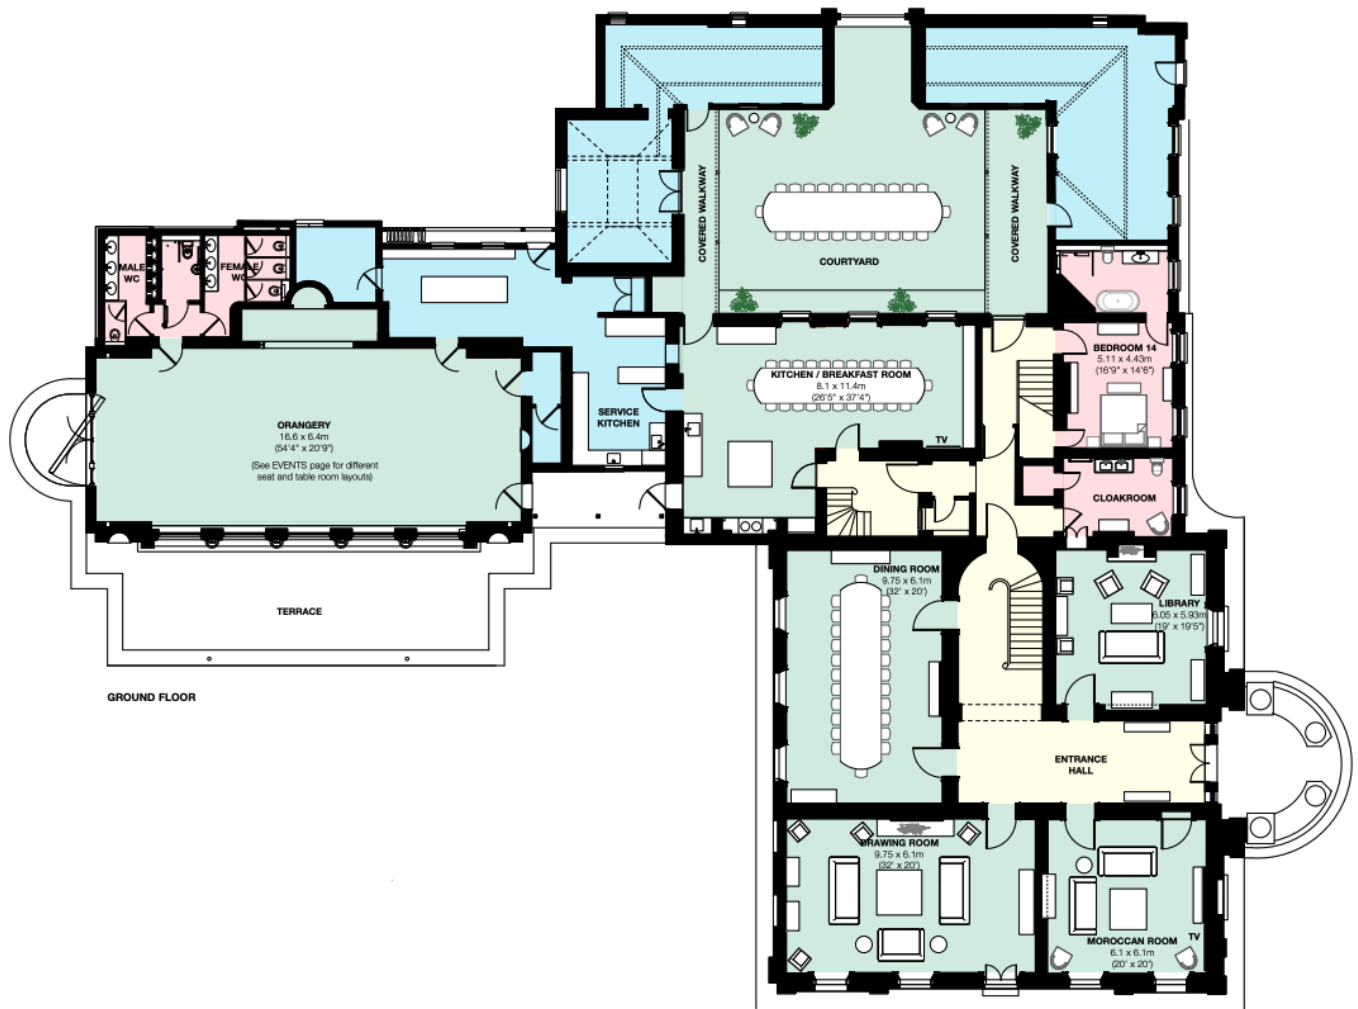

Here's a list of the principle rooms in the Manor:

- Drawing Room
- Moroccan Room
- Library
- Dining Room
- Kitchen/Breakfast Room
- Courtyard
- Orangery

In the basement:

- Vaulted Hall
- Gym
- Wine Cellar
- Games Room
- Cinema Room

BEDROOMS – sleeps 27 in 13 bedrooms

- indicates a choice of bed configuration

Bedroom	Beds	Sleeps	Features
Gunroom (Ground Floor)	Super king, can be divided into two single beds •	2	En-suite with bath and shower
Colonel Brooks (First Floor)	Super king	2	En-suite with bath and shower
Burton (First Floor)	Super king	2	En-suite with bath and shower
Dolls House (First Floor)	Super king, can be divided into two single beds •	2	En-suite with bath and shower

Copper Bath (First Floor)	Super king, can be divided into two single beds •	2	En-suite with bath
Midsummer (First Floor)	Super king, can be divided into two single beds •	2	En-suite with bath and shower
Court (First Floor)	Super king, can be divided into two single beds •	2	En-suite with shower
Tartan (First Floor)	Super king, can be divided into two single beds •	2	En-suite with bath and shower
Cedar (Second Floor)	Super king, can be divided into two single beds •	2	Shared bathroom with nearby room bath and shower
Sayer (Second Floor)	Super king, can be divided into two single beds •	2	En-suite with shower
Yox (Second Floor)	Super king, can be divided into two single beds •	2	Shared bathroom nearby room with bath and shower
Diana (Second Floor)	Super king, can be divided into two single beds •	2	En suite with shower
Portico (Second Floor)	Super king	2	En suite with shower and bath
Total		27	

Overall capacity:

- If each guest wants a private bedroom, the total capacity is 12.
- If each guest would like their own bed, the total capacity

FLOOR PLANS

FIRST FLOOR

SECOND FLOOR

BIG HOUSE EXPERIENCE

BASEMENT FLOOR