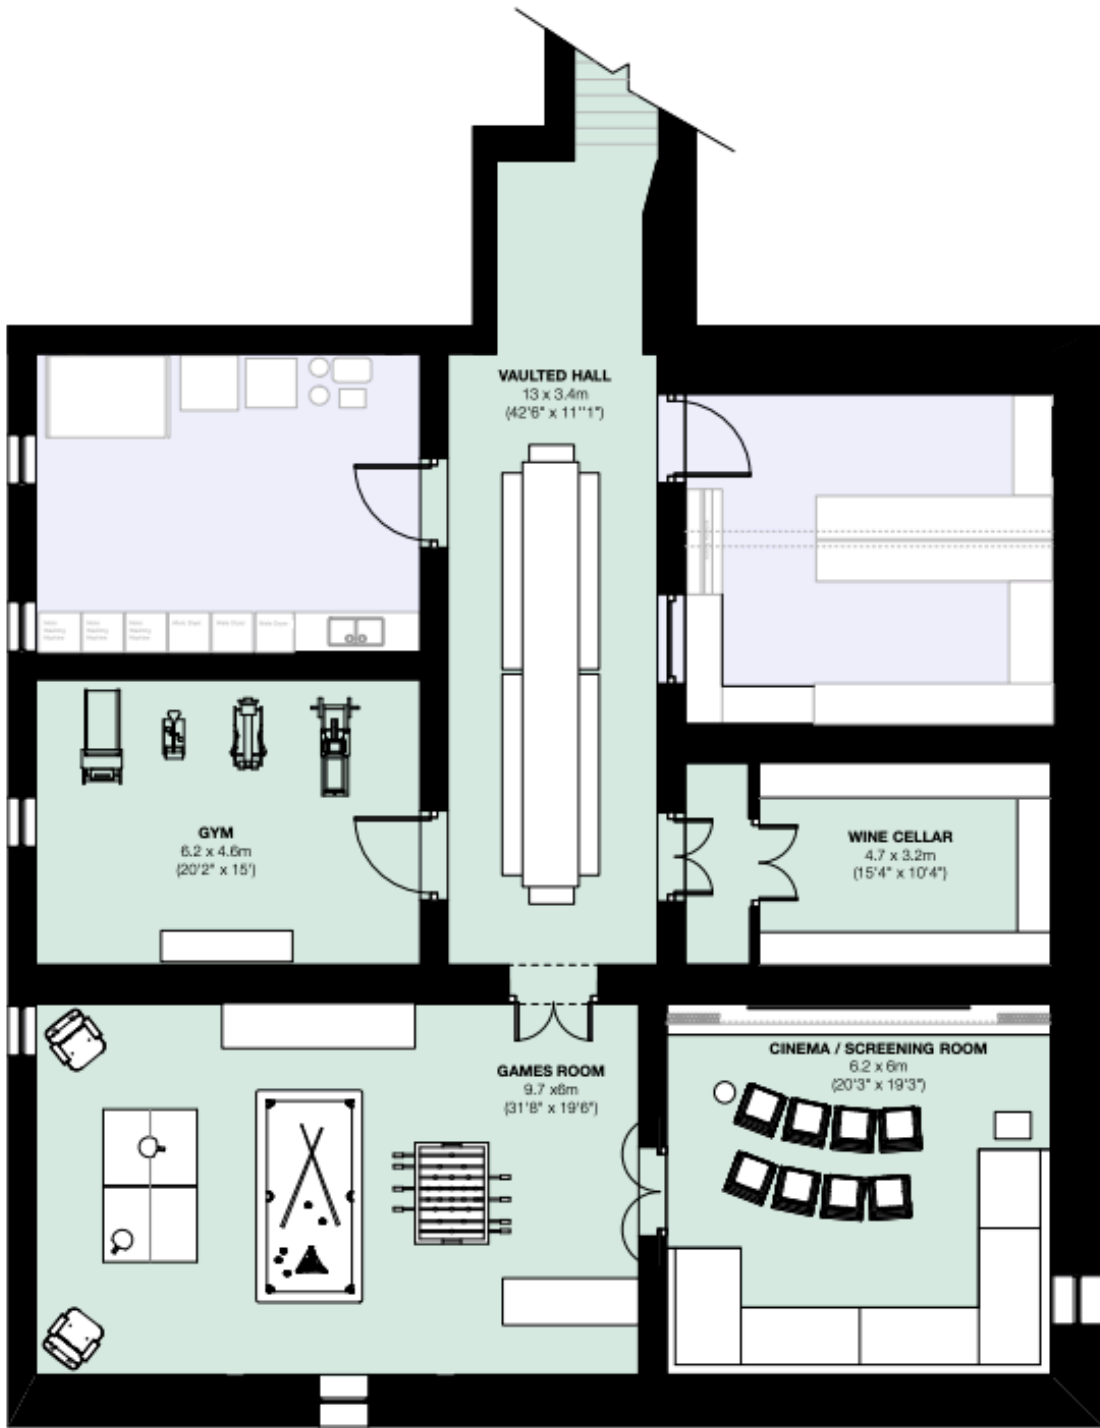

Here's a list of the principle rooms in the Manor:

- Drawing Room
- Moroccan Room
- Library
- Dining Room
- Kitchen/Breakfast Room
- Courtyard
- Orangery

In the basement:

- Vaulted Hall
- Gym
- Wine Cellar
- Games Room
- Cinema Room

BEDROOMS – sleeps 27 in 13 bedrooms

- indicates a choice of bed configuration

Bedroom	Beds	Sleeps	Features
Gunroom (Ground Floor)	Super king, can be divided into two single beds •	2	En-suite with bath and shower
Colonel Brooks (First Floor)	Super king	2	En-suite with bath and shower
Burton (First Floor)	Super king	2	En-suite with bath and shower
Dolls House (First Floor)	Super king, can be divided into two single beds •	2	En-suite with bath and shower

Copper Bath (First Floor)	Super king, can be divided into two single beds •	2	En-suite with bath
Midsummer (First Floor)	Super king, can be divided into two single beds •	2	En-suite with bath and shower
Court (First Floor)	Super king, can be divided into two single beds •	2	En-suite with shower
Tartan (First Floor)	Super king, can be divided into two single beds •	2	En-suite with bath and shower
Cedar (Second Floor)	Super king, can be divided into two single beds •	2	Shared bathroom with nearby room bath and shower
Sayer (Second Floor)	Super king, can be divided into two single beds •	2	En-suite with shower
Yox (Second Floor)	Super king, can be divided into two single beds •	2	Shared bathroom nearby room with bath and shower
Diana (Second Floor)	Super king, can be divided into two single beds •	2	En suite with shower
Portico (Second Floor)	Super king	2	En suite with shower and bath
Total		27	

Overall capacity:

- If each guest wants a private bedroom, the total capacity is 12.
- If each guest would like their own bed, the total capacity

FLOOR PLANS

FIRST FLOOR

SECOND FLOOR

BIG HOUSE EXPERIENCE

BASEMENT FLOOR