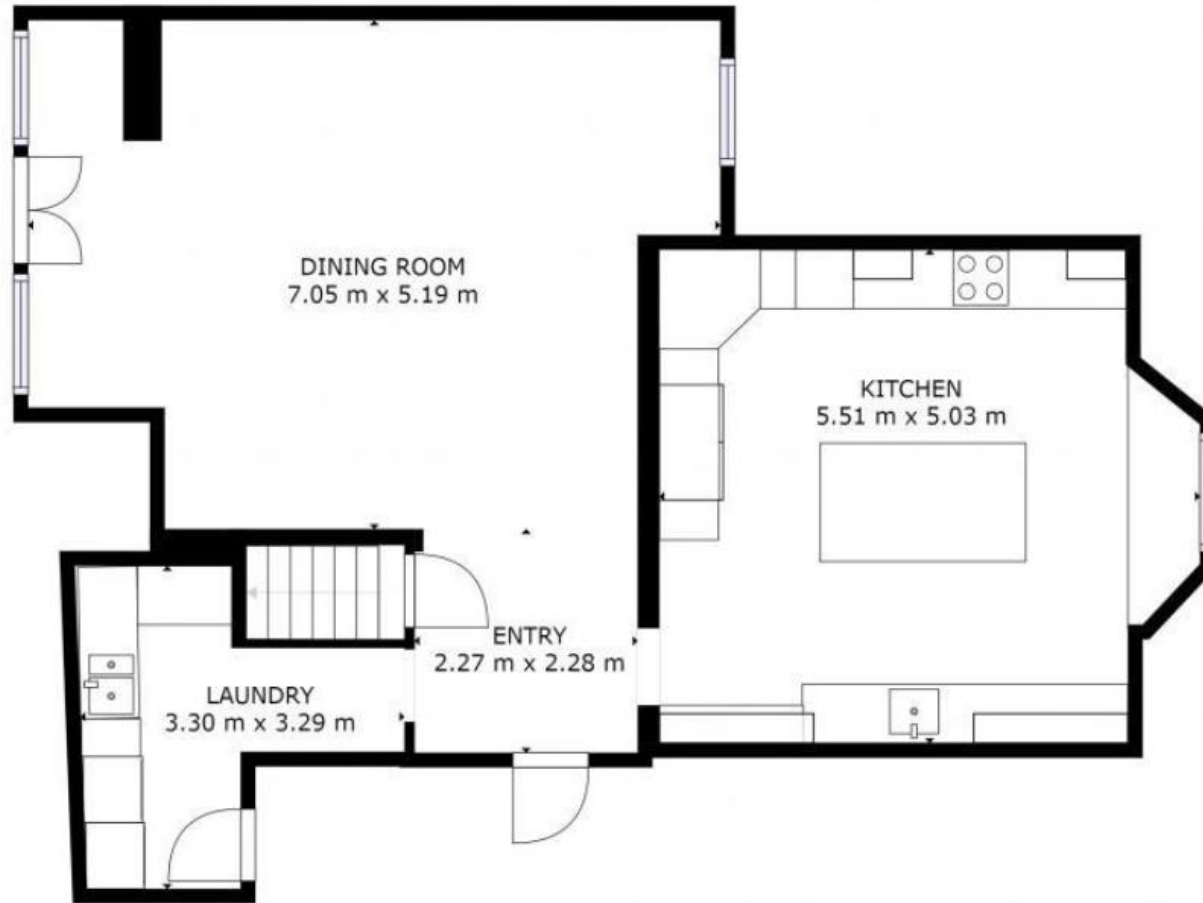

LIST OF BEDROOMS & FLOOR PLANS AT SOLENT HOUSE

Solent House has 10 beautifully styled bedrooms, 9 with en-suite bathrooms. Together they can sleep up to 20 guests.

BEDROOMS – sleeps 20 in 10 bedrooms

Bedroom	Beds	Sleeps	Features
1 (ground floor)	1 x king size bed (bedrooms 1 & 2 are adjoining rooms)	2	Shared shower room (shared with bedroom 2). Please note access to bedroom 1 and the shared shower room is via bedroom 2.
2 (ground floor)	1 x king size bed (bedrooms 1 & 2 are adjoining rooms)	2	En-suite shower (shared with bedroom 1). Private decking area. Please note access to bedroom 1 is via bedroom 2.
3 (first floor)	2 x full size single beds	2	En-suite shower.
4 (first floor)	1 x king size bed	2	En-suite shower.
5 (first floor)	1 x full size single bed	1	En-suite shower.
6 (first floor)	1 x king size bed	2	En-suite double shower.
7 (first floor)	1 x king size bed & 1 x full size single bed	3	En-suite shower.
8 (second floor)	1 x king size bed	2	En-suite shower.
9 (second floor)	1 x king size bed	2	In-room bath and sink (behind chest height partition). WC in an enclosed unit in bath area.
10 (second floor)	1 x king size bed	2	In-room bath, en-suite shower.
Total		20	

FLOOR PLANS – LOWER GROUND FLOOR

Sizes and dimensions are approximate

FLOOR PLANS – GROUND FLOOR

Sizes and dimensions are approximate

FLOOR PLANS – FIRST FLOOR

Sizes and dimensions are approximate

FLOOR PLANS – SECOND FLOOR

Sizes and dimensions are approximate

BIG HOUSE EXPERIENCE