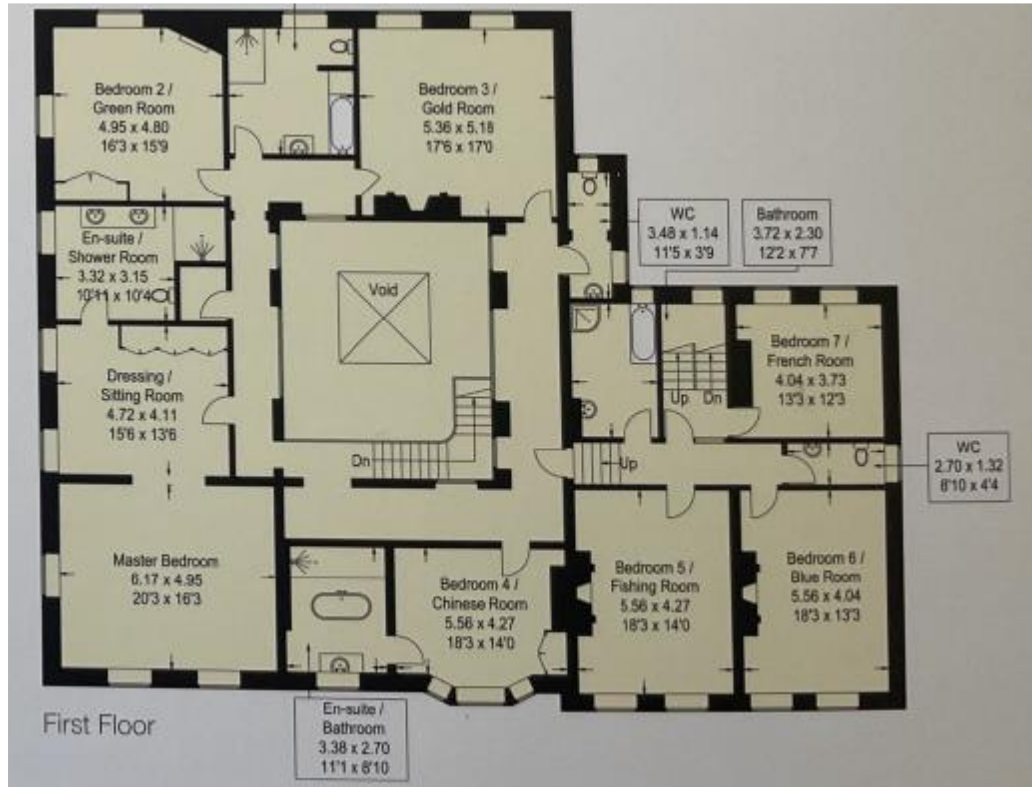

FLOOR PLANS (main house)

First Floor